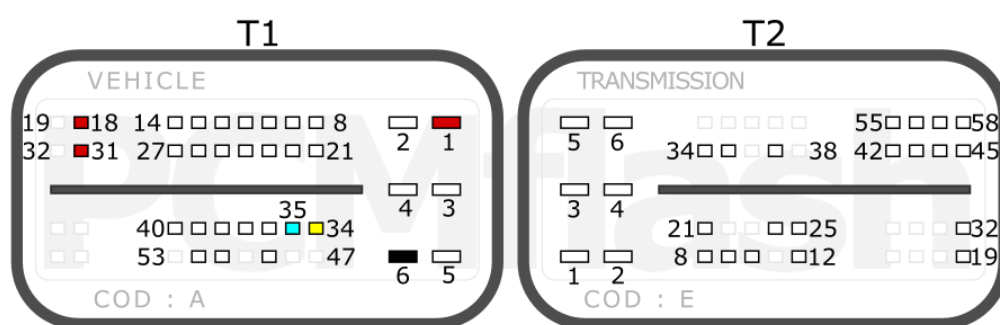

PCMflash module 1

Ford Focus 3 /

ЭБУ Ford Фокус 3

PCMflash

Transmission Control Unit

6DCT250

+12V	T1: 1, 18, 31	CAN-L	T1: 35
GND	T1: 6	CAN-H	T1: 34

FORD