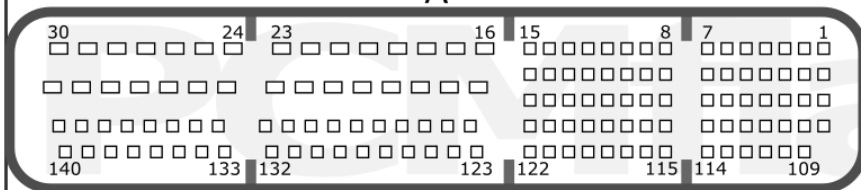

PCMflash

Engine Control Unit

SH725xx

SKYACTIV-G (SH72543)

A

B

+12V	B: 5, 15	CAN-L	B: 22
GND	B: 7	CAN-H	B: 9