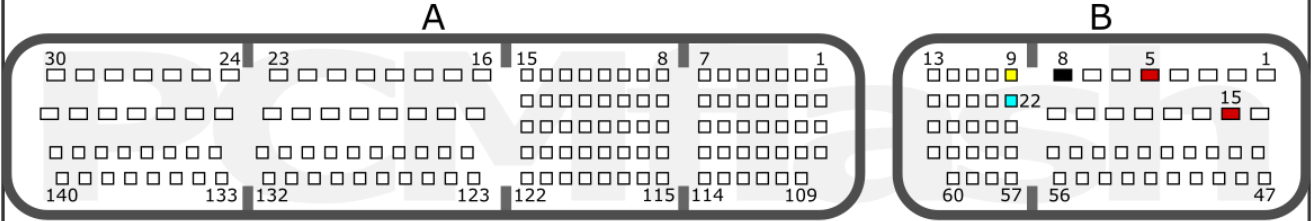

PCMflash module 10, 11

Mazda Gen 3

Contents/Оглавление

Contents/Оглавление.....	2
MAZDA Diesel SH725xx	3
MAZDA Petrol SH725xx.....	4

PCMflash

Engine Control Unit

SH725xx

SKYACTIV-D (SH72543)

+12V	B: 5, 15	CAN-L	B: 22
GND	B: 8	CAN-H	B: 9

SKYACTIV-D S5 (SH72546)

+12V	B: 5, 15	CAN-L	B: 14
GND	B: 8	CAN-H	B: 1

MAZDA DIESEL

pcmflash.ru

v.4

2022-08-03

PCMflash