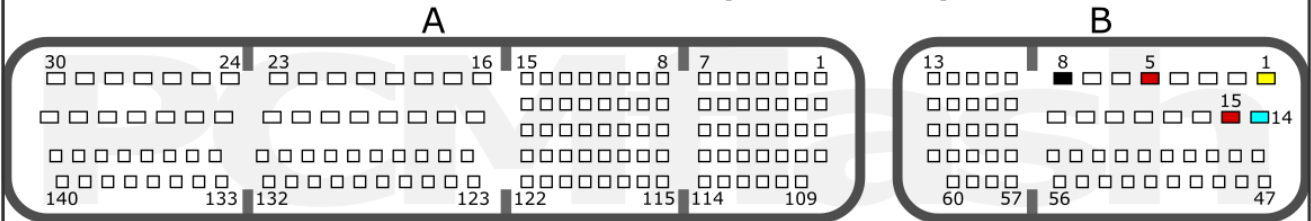

PCMflash module 10, 11

Mazda Gen 3

Contents/Оглавление

Contents/Оглавление.....	2
MAZDA Diesel SH725xx	3
MAZDA Petrol SH725xx.....	4

PCMflash

Engine Control Unit

SH725xx

SKYACTIV-D (SH72543)

+12V	B: 5, 15	CAN-L	B: 22
GND	B: 8	CAN-H	B: 9

SKYACTIV-D S5 (SH72546)

+12V	B: 5, 15	CAN-L	B: 14
GND	B: 8	CAN-H	B: 1

MAZDA DIESEL

pcmflash.ru

v.4

2022-08-03

PCMflash