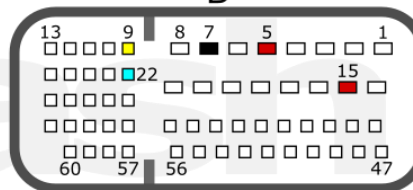

PCMflash

Engine Control Unit

SH725xx

SKYACTIV-G (SH72543)

A

B

+12V	B: 5, 15	CAN-L	B: 22
GND	B: 7	CAN-H	B: 9