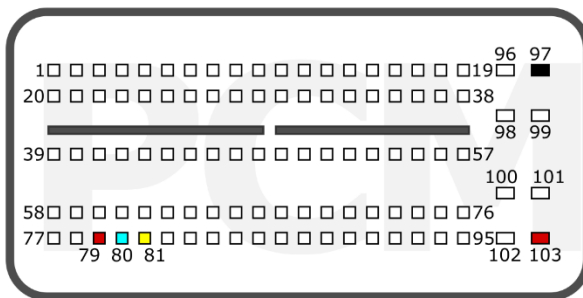

PCMflash module 100

Ford SID212/SID212EVO /

ЭБҮ Ford SID212/SID212EVO

PCMflash

Engine Control Unit

SID212/SID212EVO

T1

T2

+12V	T1: 79, 103	CAN-L	T1: 80
GND	T1: 97	CAN-H	T1: 81

FORD

pcmflash.ru

v.1

2026-03-28