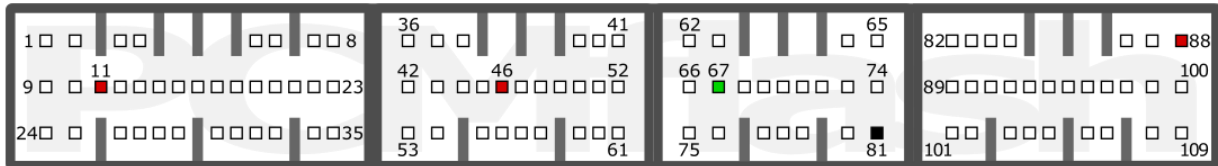

PCMflash

Engine Control Unit

WA12212940/WA12212970

WA12212940

+12V	11, 46, 88	K-LINE	67
GND	81