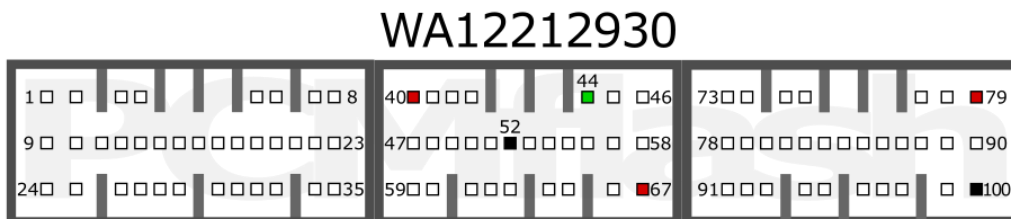

PCMflash

Engine Control Unit

WA12212920/WA12212930

+12V	T1:27; T2:17; T3: 8, 25	GND	T2:22; T3: 17, 18
K-LINE	T3: 13		

+12V	40, 67, 79	GND	52, 100
K-LINE	44		

UNISIA JECS

pcmflash.ru

v.1