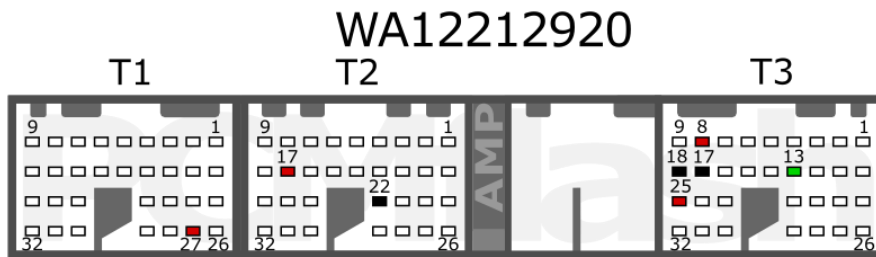

PCMflash

Engine Control Unit

WA12212920/WA12212930

+12V	T1:27; T2:17; T3: 8, 25	GND	T2:22; T3: 17, 18
K-LINE	T3: 13		

+12V	40, 67, 79	GND	52, 100
K-LINE	44		

UNISIA JECS

pcmflash.ru

v.1