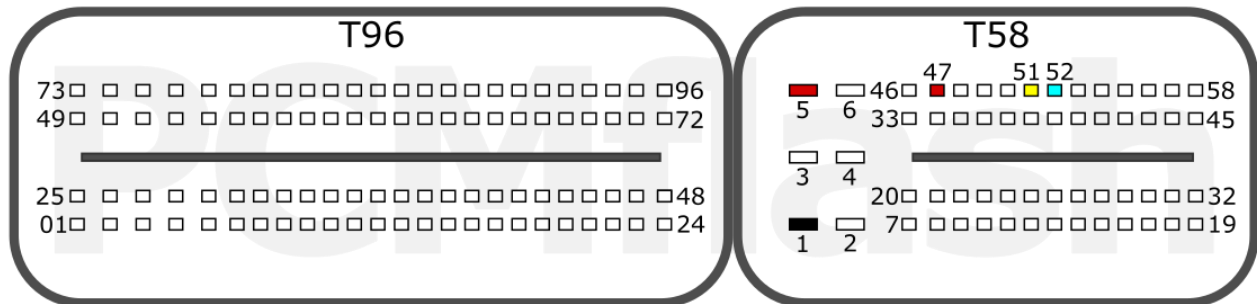

PCMflash

Engine Control Unit

SH7058S EURO4/SH7059 EURO 5

SH7059 EURO 5

+12V	T58: 5, 47	CAN-L	T58: 52
GND	T58: 1	CAN-H	T58: 51