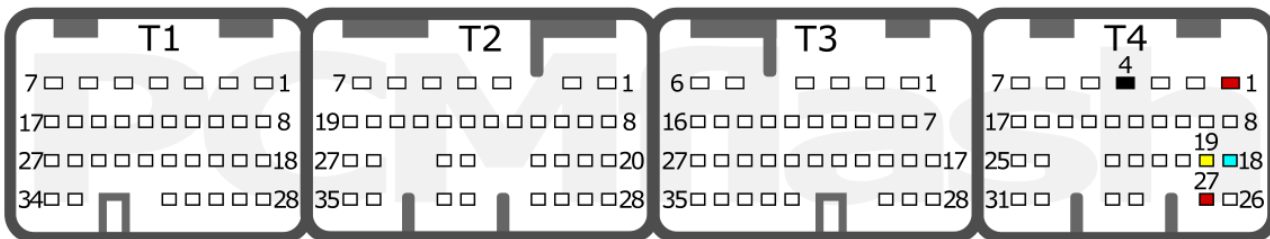

PCMflash

Engine Control Unit

SH72531

+12V	T4: 1, 27	CAN-L	T4: 18
GND	T4: 4	CAN-H	T4: 19