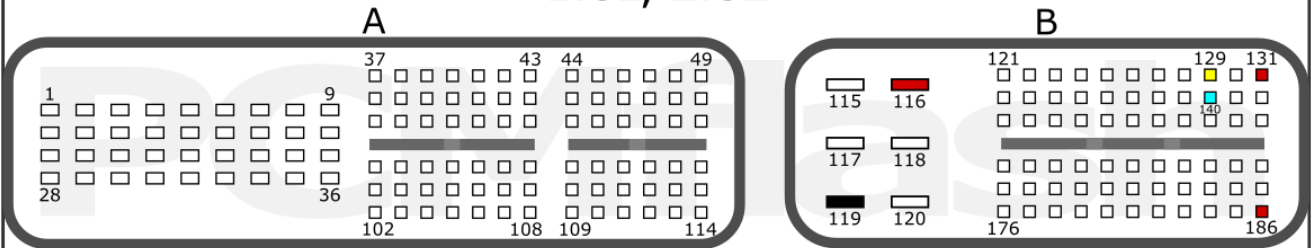

PCMflash

Engine Control Unit

1N83M

1.6L, 2.0L