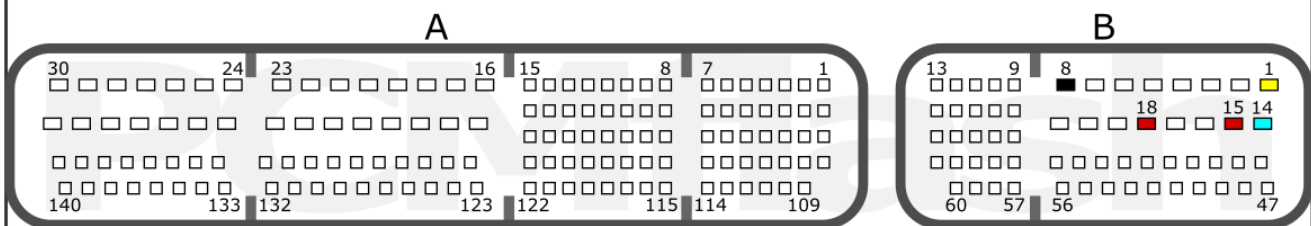

PCMflash

Engine Control Unit

SH72543 EURO 6

+12V	B: 15, 18	CAN-L	B: 14
GND	B: 8	CAN-H	B: 1

SUBARU

pcmflash.ru

v.1

2023-12-02