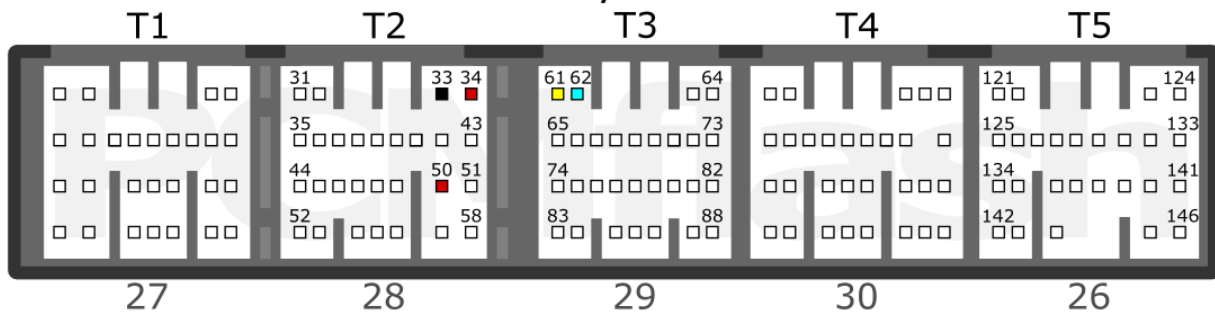

PCMflash

Engine Control Unit

PAJERO

MH8302F/MH8304F

+12V	T2: 34, 50	CAN-L	T3: 62
GND	T2: 33	CAN-H	T3: 61

MITSUBISHI

pcmflash.ru

v.1

2024-02-04