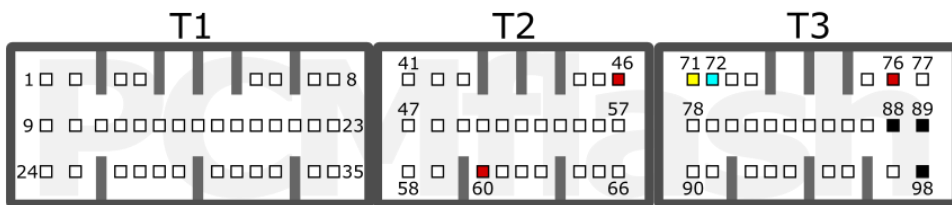

PCMflash

Engine Control Unit

XPANDER

MH8611F

+12V	T2: 46, 60; T3: 76	CAN-L	T3: 72
GND	T3: 88, 89, 98	CAN-H	T3: 71

MITSUBISHI

pcmflash.ru

v.1

2024-02-04