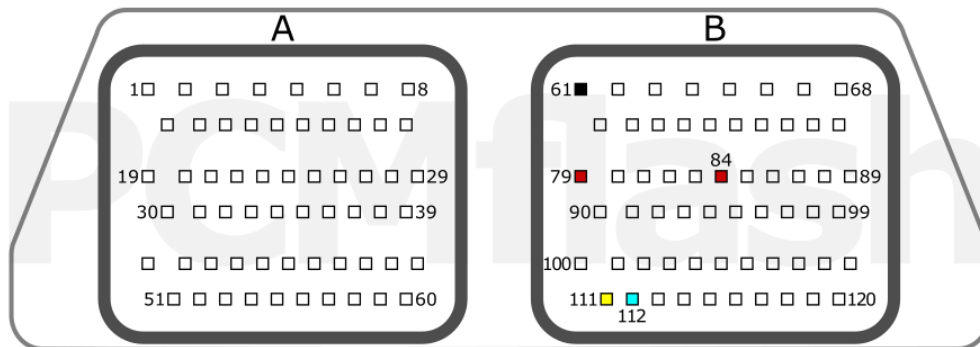

MH8610F

+12V	B: 79, 84	CAN-L	B: 112
GND	B: 61	CAN-H	B: 111

MITSUBISHI

pcmflash.ru

v.2

2024-03-01