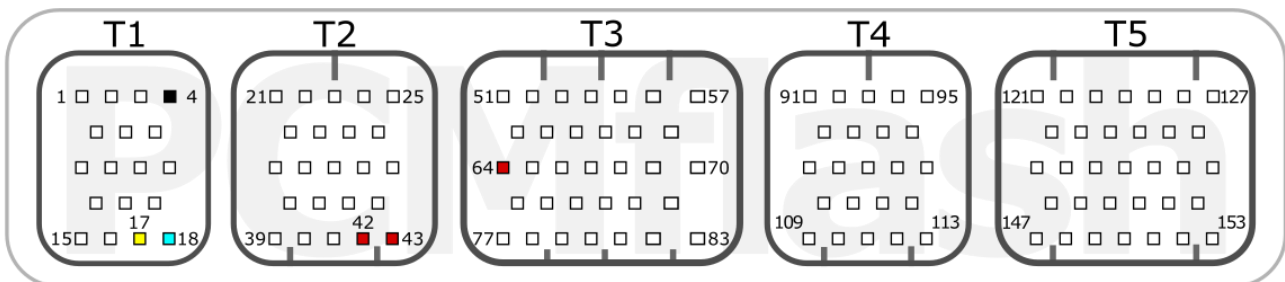

PCMflash

Engine Control Unit

GALANT

MH8304F

+12V	T2: 42, 43; T3: 64	CAN-L	T1: 18
GND	T1: 4	CAN-H	T1: 17

MITSUBISHI

pcmflash.ru

v.1

2024-02-02