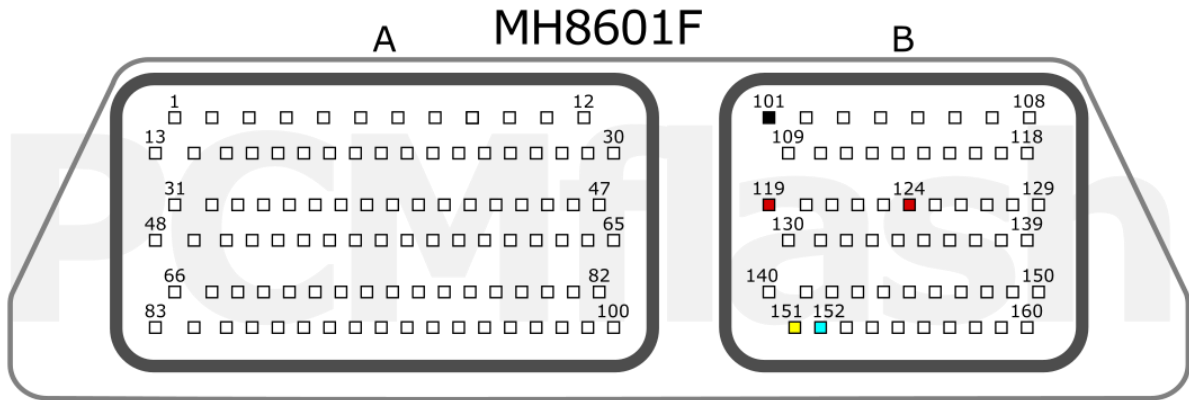

PCMflash

Engine Control Unit

ECLIPSE CROSS, OUTLANDER

+12V	B: 119, 124	CAN-L	B: 152
GND	B: 101	CAN-H	B: 151