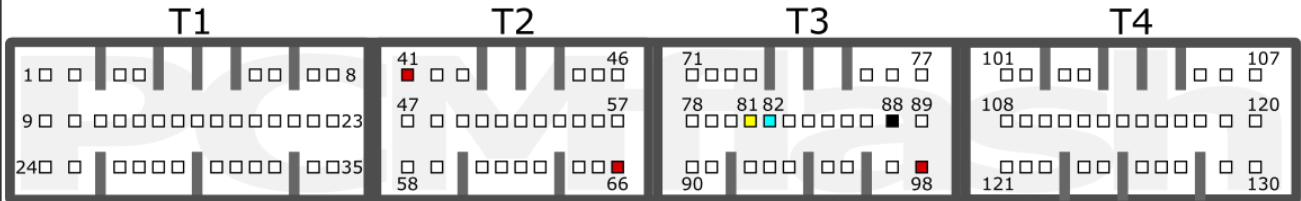

PCMflash

Engine Control Unit

PAJERO SPORT

MH8106F

+12V	T2: 41, 66; T3: 98	CAN-L	T3: 82
GND	T3: 88	CAN-H	T3: 81