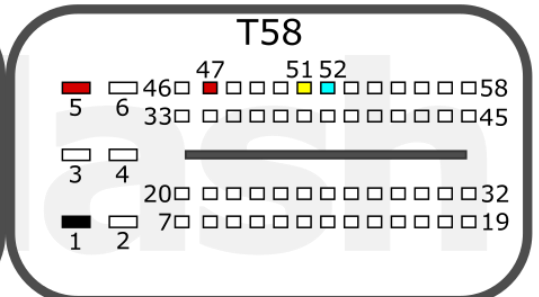

PCMflash module 26

Mitsubishi Diesel CAN-bus

Contents/Оглавление

Contents/Оглавление.....	2
SH7058S/SH7059.....	3
SH72543.....	4

PCMflash

Engine Control Unit

SH7058(S)/SH7059

T1 SH7058

T2

+12V	T2: 107, 120	CAN-L	T2: 87
GND	T2: 114	CAN-H	T2: 95

SH7058S/SH7059

T96

T58

+12V	T58: 5, 47	CAN-L	T58: 52
GND	T58: 1	CAN-H	T58: 51

MITSUBISHI

pcmflash.ru