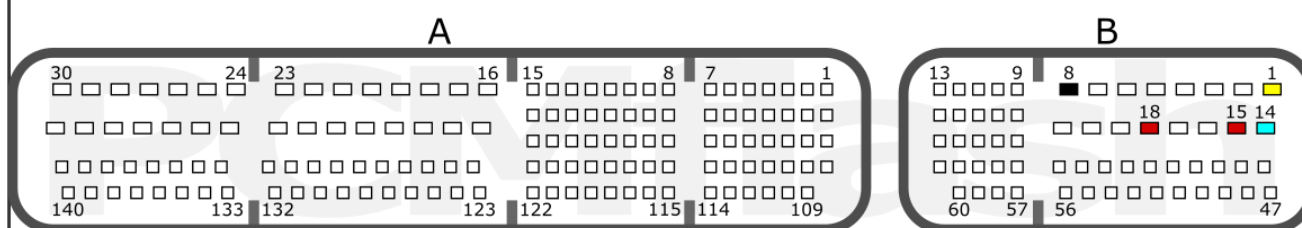

PCMflash

Engine Control Unit

SH72543

+12V	B: 15, 18	CAN-L	B: 14
GND	B: 8	CAN-H	B: 1

MITSUBISHI

pcmflash.ru

v.1

2023-12-09