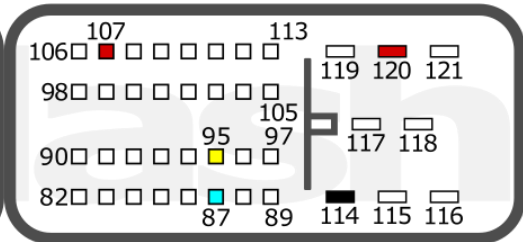

PCMflash module 26

Mitsubishi Diesel CAN-bus

Contents/Оглавление

Contents/Оглавление.....	2
SH7058S/SH7059.....	3
SH72543.....	4

PCMflash

Engine Control Unit

SH7058(S)/SH7059

T1 SH7058

T2

+12V	T2: 107, 120	CAN-L	T2: 87
GND	T2: 114	CAN-H	T2: 95

SH7058S/SH7059

T96

T58

+12V	T58: 5, 47	CAN-L	T58: 52
GND	T58: 1	CAN-H	T58: 51

MITSUBISHI

pcmflash.ru