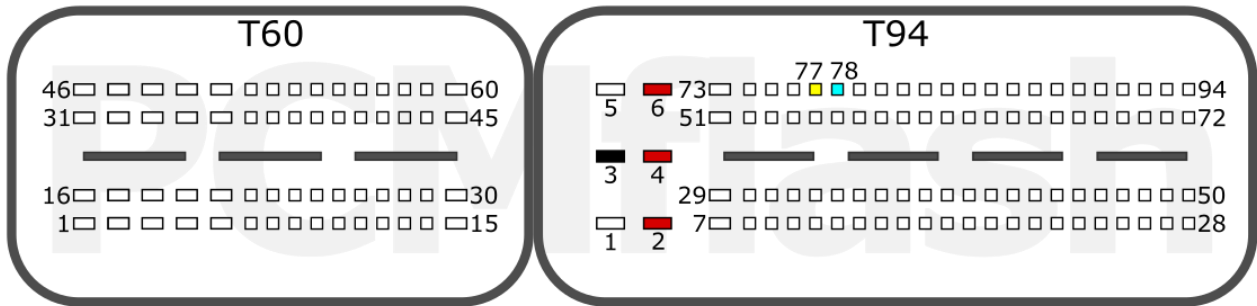

+12V	T91: 5, 41, 75	CAN-L	T91: 60 + 59
GND	T91: 1	CAN-H	T91: 77 + 76

K/H

PCMflash

Engine Control Unit

SIM2K-341

SIM2K-341

+12V	T94: 2, 4, 6	CAN-L	T94: 78
GND	T94: 3	CAN-H	T94: 77

K/H