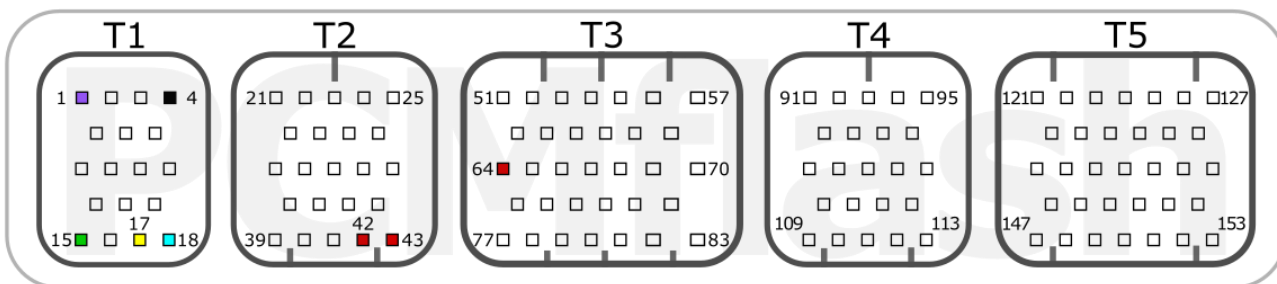

GALANT

+12V	T2: 42, 43; T3: 64	GND	T1: 4
Vpp	T1: 1	K-LINE	T1: 15
CAN-L	T1: 18 (Not used)	CAN-H	T1: 17 (Not used)

COLT (2003)

ECLIPSE 3.8

GALANT

pcmflash.ru

v.2

2025-05-05