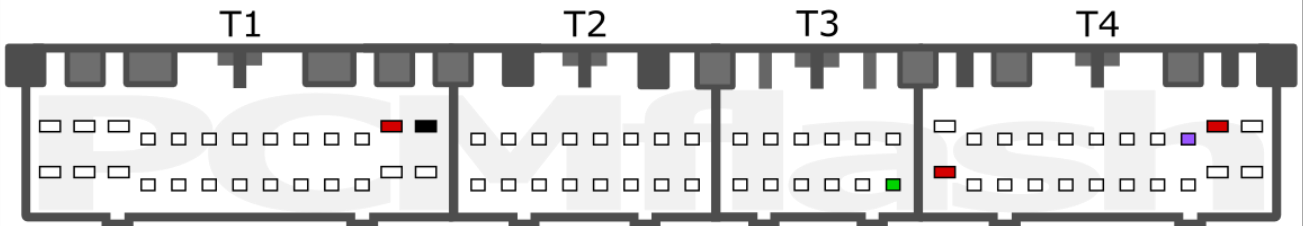

PCMflash

Engine Control Unit

MH8206F

+12V	RED	GND	BLACK
Vpp	PURPLE	K-LINE	GREEN

LANCER EVO V, EVO VI, EVO VII, EVO VIII, LANCER IX | PAJERO 2.5-3.2, TR4

pcmflash.ru

v.2

2025-05-05