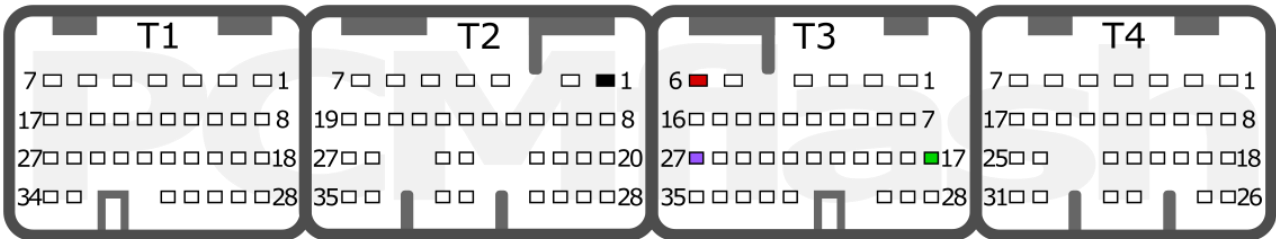

+12V	T3: 6	GND	T2: 1
Vpp	T3: 27	K-LINE	T3: 17

SUZUKI GRAND VITARA

pcmflash.ru

v.2

2025-05-05

PCMflash

Engine Control Unit

MH7203F