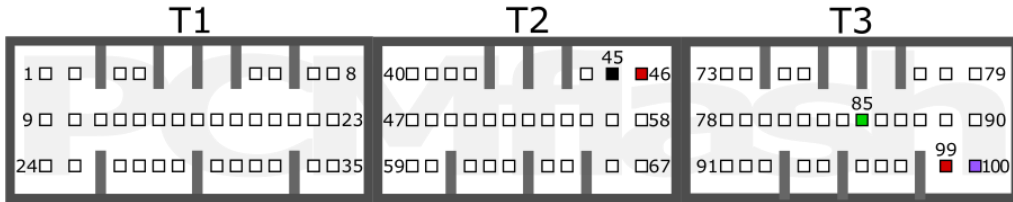

PCMflash

Engine Control Unit

MH8201F

CARISMA, PAJERO PININ MT (GDI)

+12V	T2: 46; T3: 99	GND	T2: 45
Vpp	T3: 100	K-LINE	T3: 85