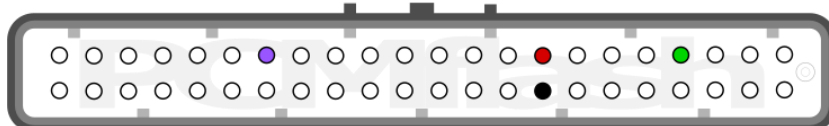

PCMflash

Engine Control Unit

MH8102F

TYPE 1

+12V	RED	GND	BLACK
Vpp	PURPLE	K-LINE	GREEN