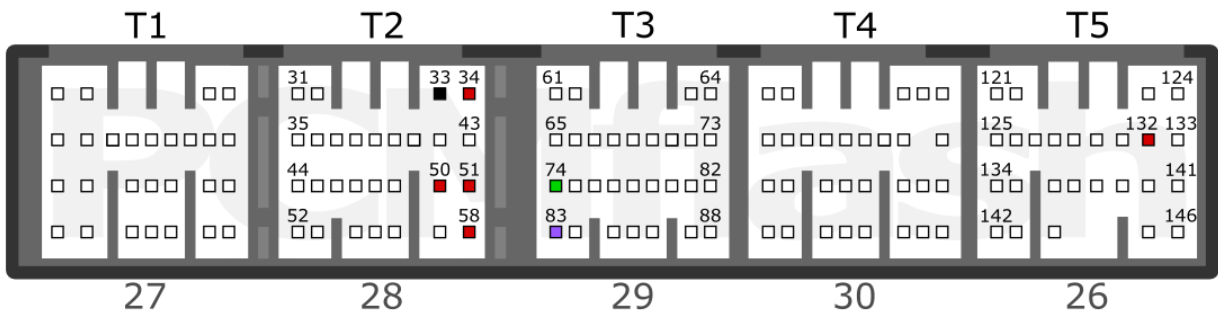

GRANDIS 2.4L

+12V	T2: 34, 50, 51, 58; T5: 132	GND	T2: 33
Vpp	T3: 83	K-LINE	T3: 74

GRANDIS 2.4L

OUTLANDER 4G69 MIVEC 2003-2007

PAJERO V8(V9) 2007-2008

pcmflash.ru

v.2

2025-05-05