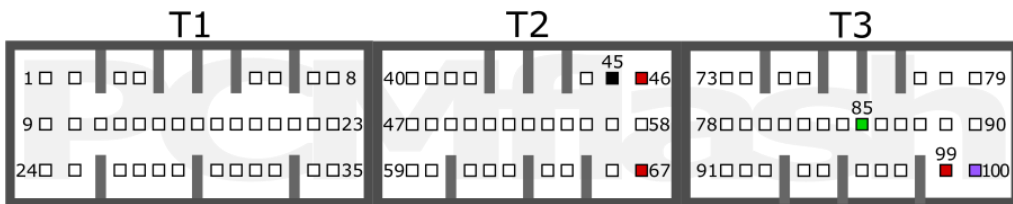

Engine Control Unit

MH8201F

CARISMA, PAJERO PININ MT (GDI)

+12V	T2: 46; T3: 99	GND	T2: 45
Vpp	T3: 100	K-LINE	T3: 85

LANCER EVO IX

+12V	T2: 46, 67; T3: 99	GND	T2: 45
Vpp	T3: 100	K-LINE	T3: 85

CARISMA

LANCER EVO IX