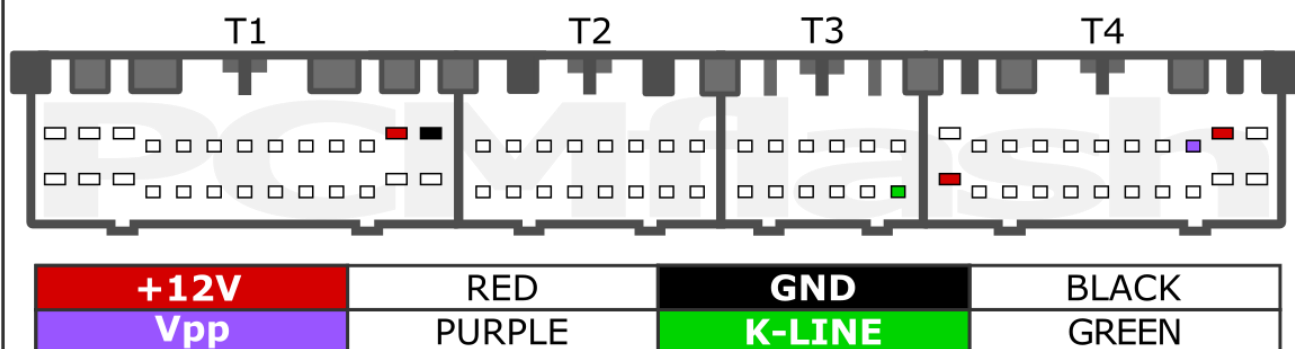

PCMflash

Engine Control Unit

MH7203FA/MH8206F

KIA/HYUNDAI (1999-2005)

pcmflash.ru

v.2

2025-05-05