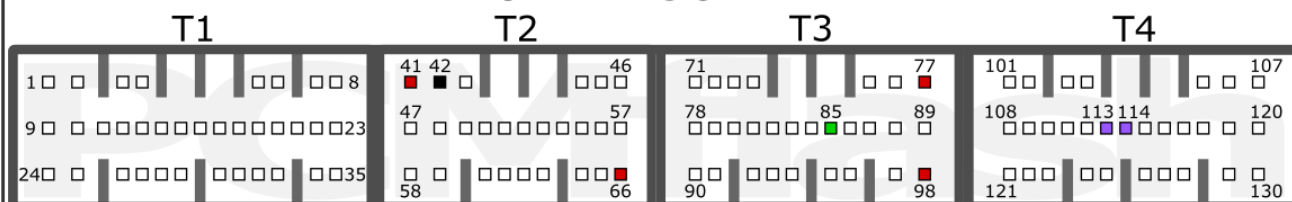

Engine Control Unit + Transmission Control Unit

MH7202A + MH7202A

HYUNDAI SONATA II

+12V	T2: 41, 66; T3: 77, 98	GND	T2: 42
Vpp	T4: 113, 114	K-LINE	T3: 85

HYUNDAI SONATA II (2000-2003)

pcmflash.ru

v.2

2025-05-05