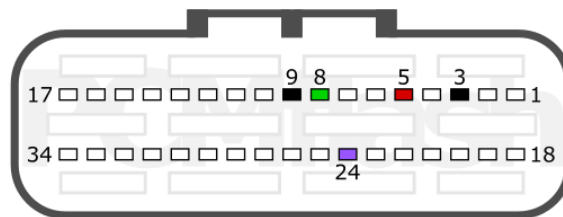

TYPE 2

+12V	5	GND	3, 9
Vpp	24	K-LINE	8