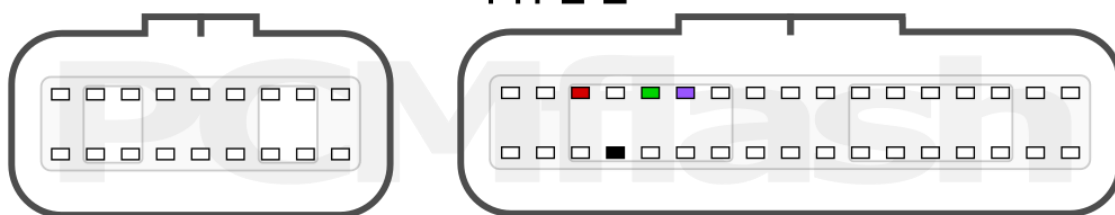

TYPE 2

+12V	RED	GND	BLACK
Vpp	PURPLE	K-LINE	GREEN

YAMAHA