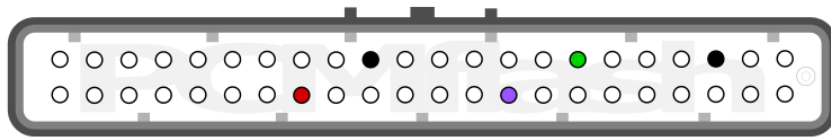

+12V	T3: 6	GND	T2: 1
Vpp	T3: 27	K-LINE	T3: 17

SUZUKI GRAND VITARA

pcmflash.ru

v.2

2025-05-05

PCMflash

Engine Control Unit

MH7203F