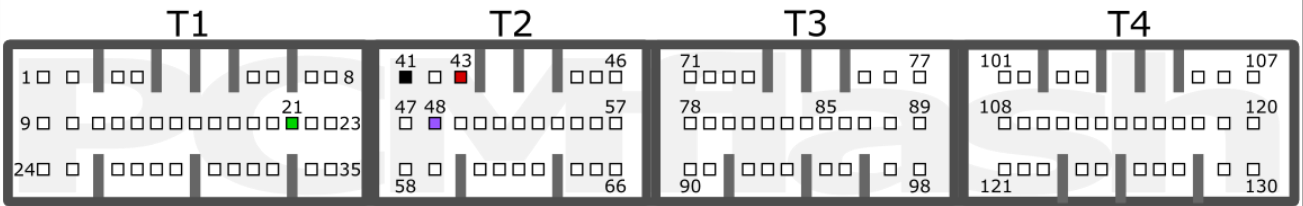

+12V	T2: 43	GND	T2: 41
Vpp	T2: 48	K-LINE	T1: 21

SUZUKI GRAND VITARA MT 2004

pcmflash.ru

v.2

2025-05-05

PCMflash

Engine Control Unit

MH8102F