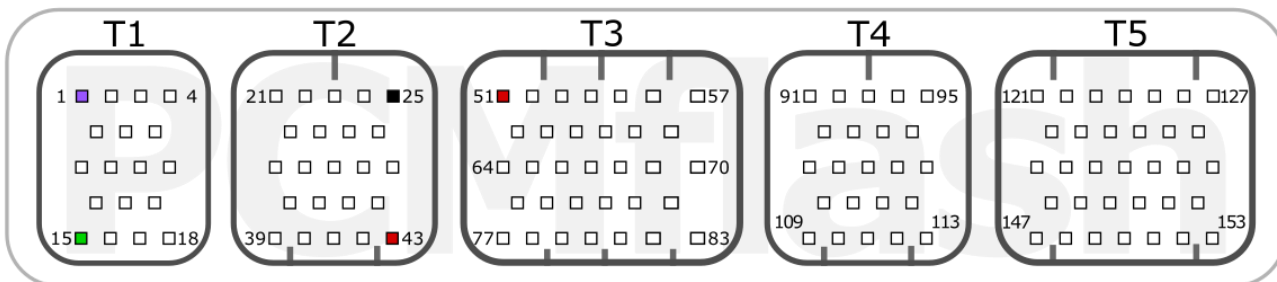

PCMflash

Engine Control Unit

MH8302F

COLT (2003)

+12V	T2: 38, 43; T3: 52, 70	GND	T2: 34
Vpp	T1: 1	K-LINE	T1: 15
CAN-L	T1: 18 (Not used)	CAN-H	T1: 17 (Not used)

ECLIPSE 3.8

+12V	T2: 43; T3: 51	GND	T2: 25
Vpp	T1: 1	K-LINE	T1: 15