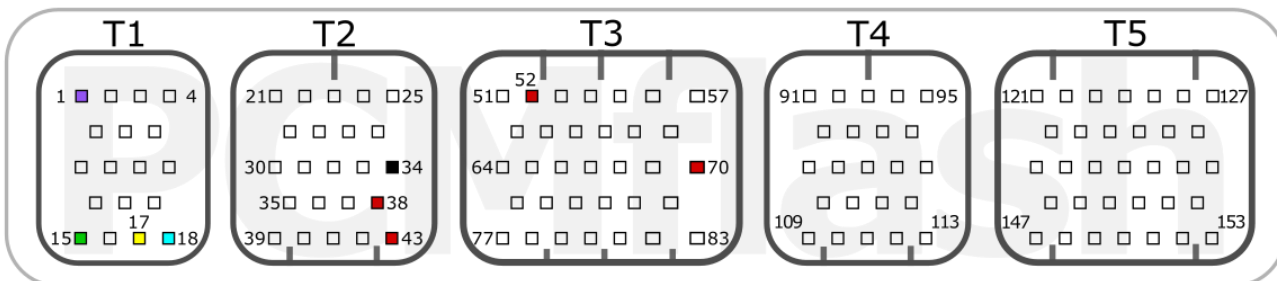

PCMflash

Engine Control Unit

MH8302F

COLT (2003)

+12V	T2: 38, 43; T3: 52, 70	GND	T2: 34
Vpp	T1: 1	K-LINE	T1: 15
CAN-L	T1: 18 (Not used)	CAN-H	T1: 17 (Not used)