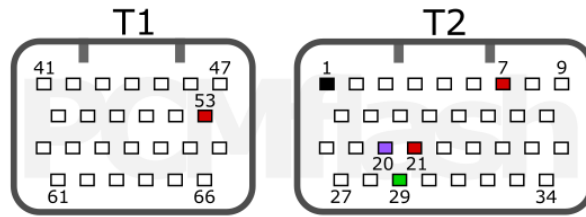

PCMflash

Transmission Control Unit

MH8102F

+12V	T1: 53; T2: 7, 21	GND	T2: 1
Vpp	T2: 20	K-LINE	T2: 29

MITSUBISHI LANCER X 1.5L, 1.6L 4AT (2007-)

pcmflash.ru

v.2

2025-04-06