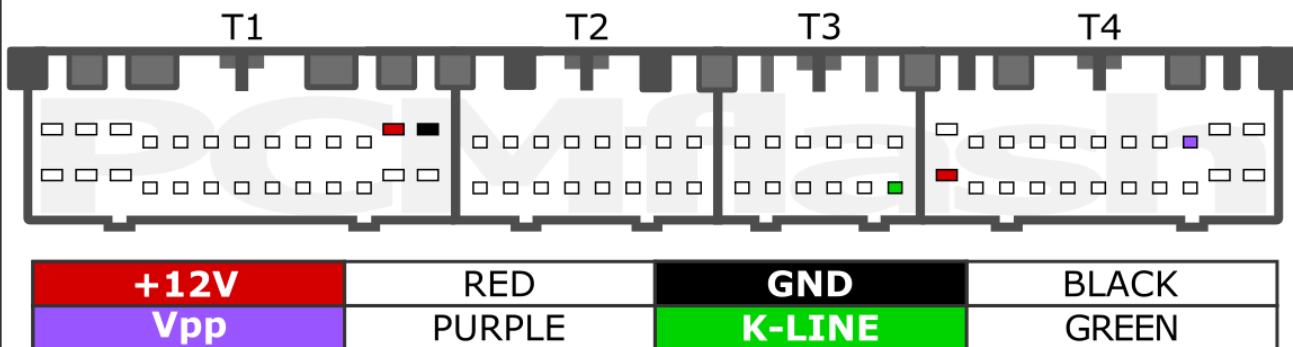

PCMflash

Engine Control Unit

MH7201F/MH7202F/MH7203FA

MITSUBISHI

pcmflash.ru

v.2

2025-05-05