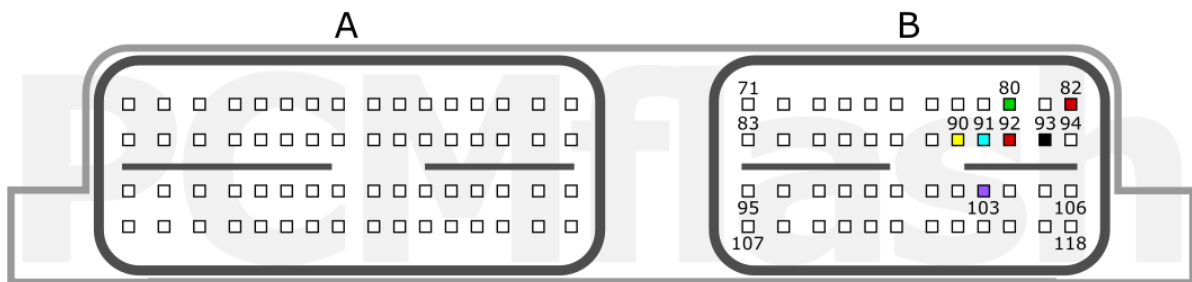

PCMflash

Engine Control Unit

MH8104F/8106F/8115F

+12V	B: 82, 92	GND	B: 93
Vpp	B: 103	K-LINE	B: 80
CAN-L	B:91 (Not used)	CAN-H	B:90 (Not used)

ASX

LANCER X (EVO X)

OUTLANDER 2.4-3.0

pcmflash.ru

v.3

2026-02-11