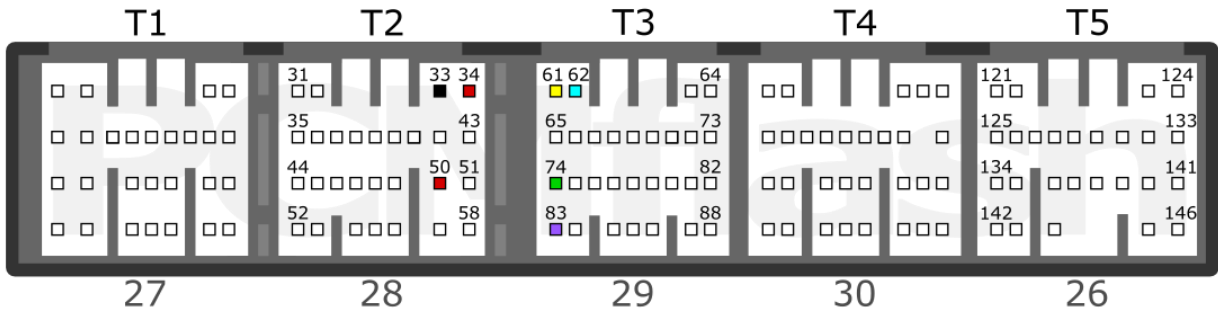

v.2

2025-05-05

PCMflash

Engine Control Unit

MH8304

OUTLANDER 4G69 MIVEC 2003-2007, PAJERO V8(V9) 2007-2008

+12V	T2: 34, 50	GND	T2: 33
Vpp	T3: 83	K-LINE	T3: 74
CAN-L	T3: 62 (Not used)	CAN-H	T3: 61 (Not used)