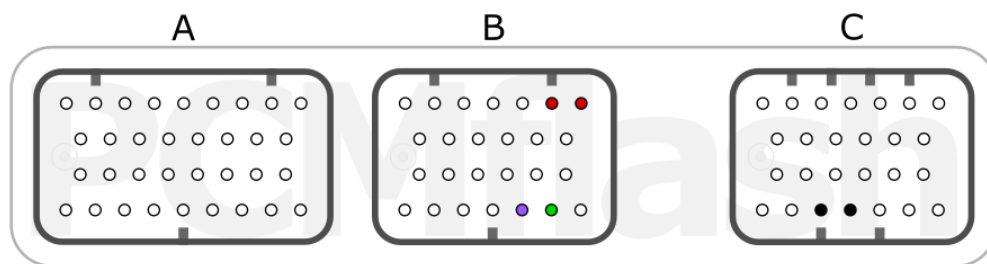

PCMflash

Engine Control Unit

MH8115F

+12V	B: RED	GND	C: BLACK
Vpp	B: PURPLE	K-LINE	B: GREEN

KAWASAKI

pcmflash.ru

v.2

2025-05-05