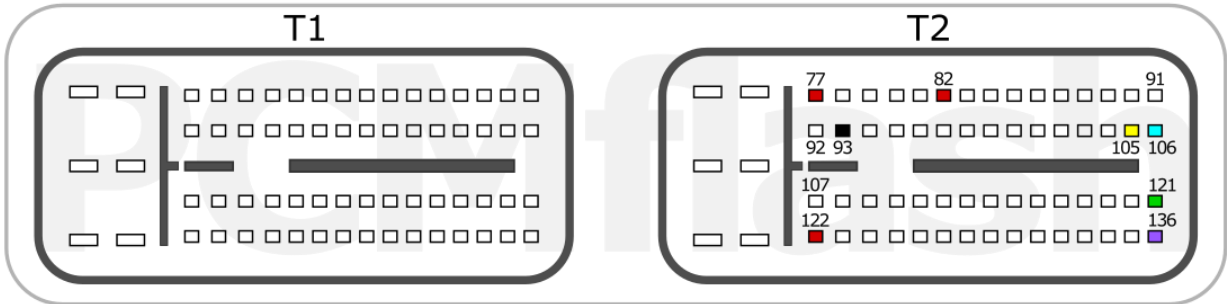

PCMflash

Engine Control Unit

MH8304F

+12V	T2: 77, 82, 122	GND	T2: 93
Vpp	T2: 136	K-LINE	T2: 121
CAN-L	T2:106 (Not used)	CAN-H	T2:105 (Not used)

COLT Z3X (2004-2011)

pcmflash.ru

v.2

2025-05-05