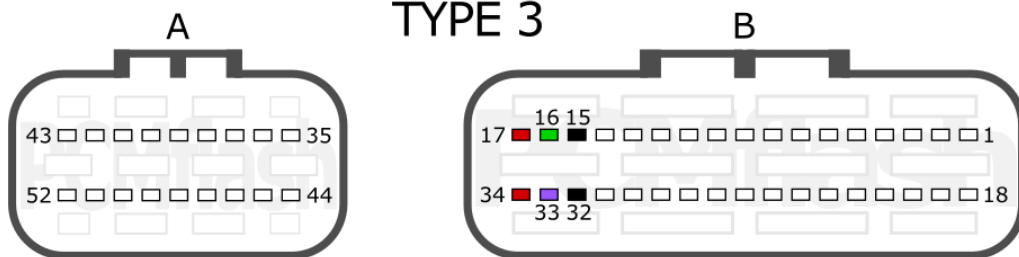

TYPE 1

+12V	13	GND	14
Vpp	19	K-LINE	20

TYPE 2

+12V	5	GND	3, 9
Vpp	24	K-LINE	8

TYPE 3

+12V	B: 17, 34	GND	B: 15, 32
Vpp	B: 33	K-LINE	B: 16

SUZUKI BOAT DF9.9 DF15

pcmflash.ru