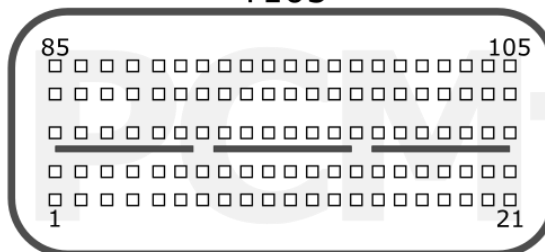

PCMflash

Engine Control Unit

EDC17CP62

T105