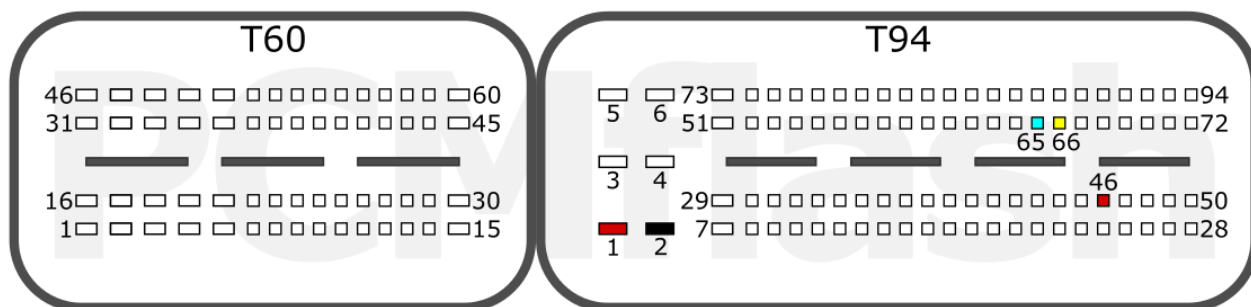

PCMflash module 36

Kia/Hyundai EDC17

Contents/Оглавление

Contents/Оглавление.....	2
EDC17C08.....	3
EDC17CP14.....	4
EDC17C53.....	5
EDC17C57.....	6
EDC17CP62.....	7
DCU17PC42/PC43.....	8

PCMflash

Engine Control Unit

EDC17C08

+12V	T94: 1, 46	CAN-L	T94: 65
GND	T94: 2	CAN-H	T94: 66

K/H

pcmflash.ru

v.1

2023-08-19

PCMflash

Engine Control Unit

EDC17C57

+12V	T91: 5, 53	CAN-L	T91: 81
GND	T91: 2	CAN-H	T91: 64

K/H

pcmflash.ru

v.1

2023-08-19

PCMflash

Engine Control Unit

EDC17CP62

T105

T91

+12V	T91: 6, 53	CAN-L	T91: 81
GND	T91: 2	CAN-H	T91: 64

K/H

pcmflash.ru

v.1

2023-08-19