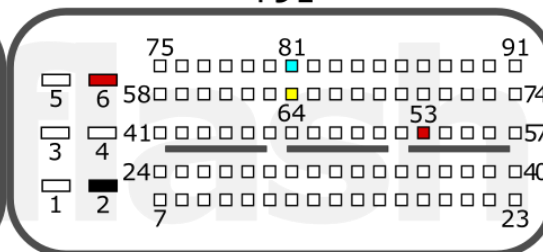

T91

+12V	T91: 6, 53	CAN-L	T91: 81
GND	T91: 2	CAN-H	T91: 64

K/H

pcmflash.ru

v.1

2023-08-19