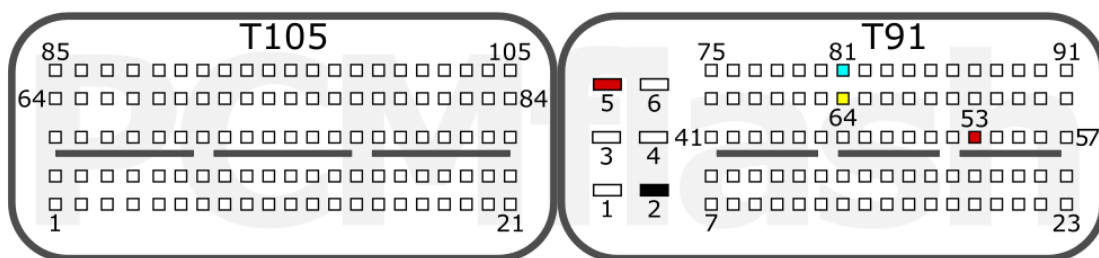

EDC17C08

+12V	T94: 1, 46	CAN-L	T94: 65
GND	T94: 2	CAN-H	T94: 66

K/H

pcmflash.ru

v.1

2023-08-19

PCMflash

Engine Control Unit

EDC17C57

+12V	T91: 5, 53	CAN-L	T91: 81
GND	T91: 2	CAN-H	T91: 64

K/H

pcmflash.ru

v.1

2023-08-19

PCMflash

Engine Control Unit