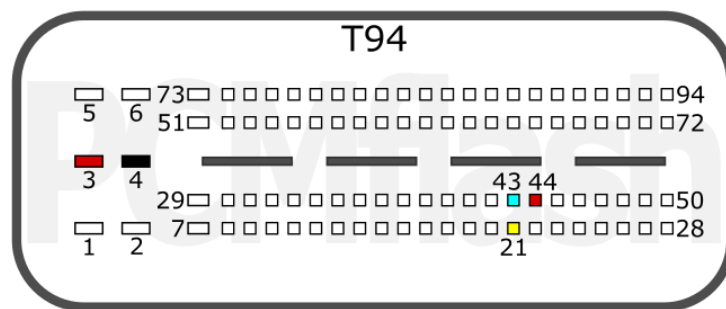

PCMflash

Engine Control Unit

DCU17PC42/PC43

+12V	3, 44	CAN-L	43
GND	4	CAN-H	21

K/H

pcmflash.ru

v.1

2023-08-19