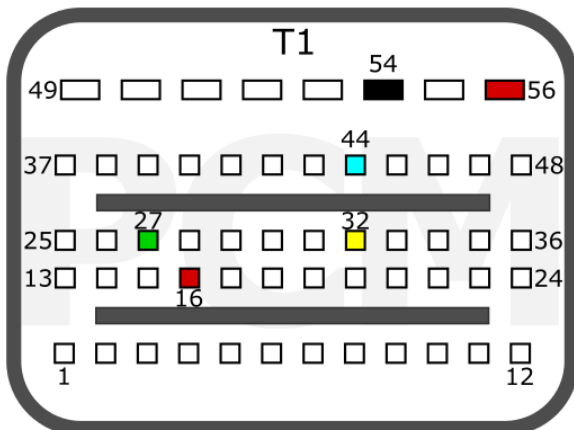

UAZ

+12V	T1: 56, 16	CAN-L	T1: 44
GND	T1: 54	CAN-H	T1: 32
K-LINE	T1: 27		

NIVA

UAZ

pcmflash.ru

v.1

2023-06-04