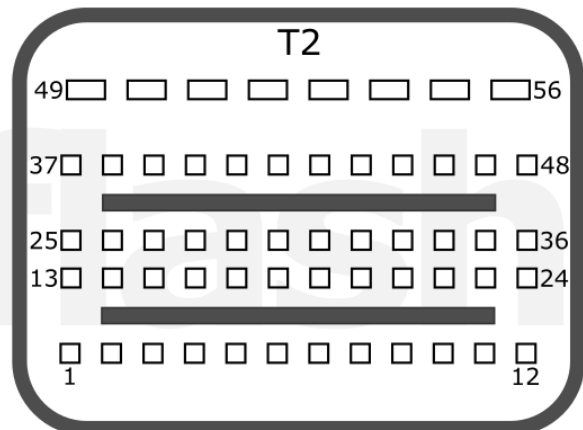

UAZ

+12V	T1: 56, 16	CAN-L	T1: 44
GND	T1: 54	CAN-H	T1: 32
K-LINE	T1: 27		

NIVA

UAZ

pcmflash.ru

v.1

2023-06-04