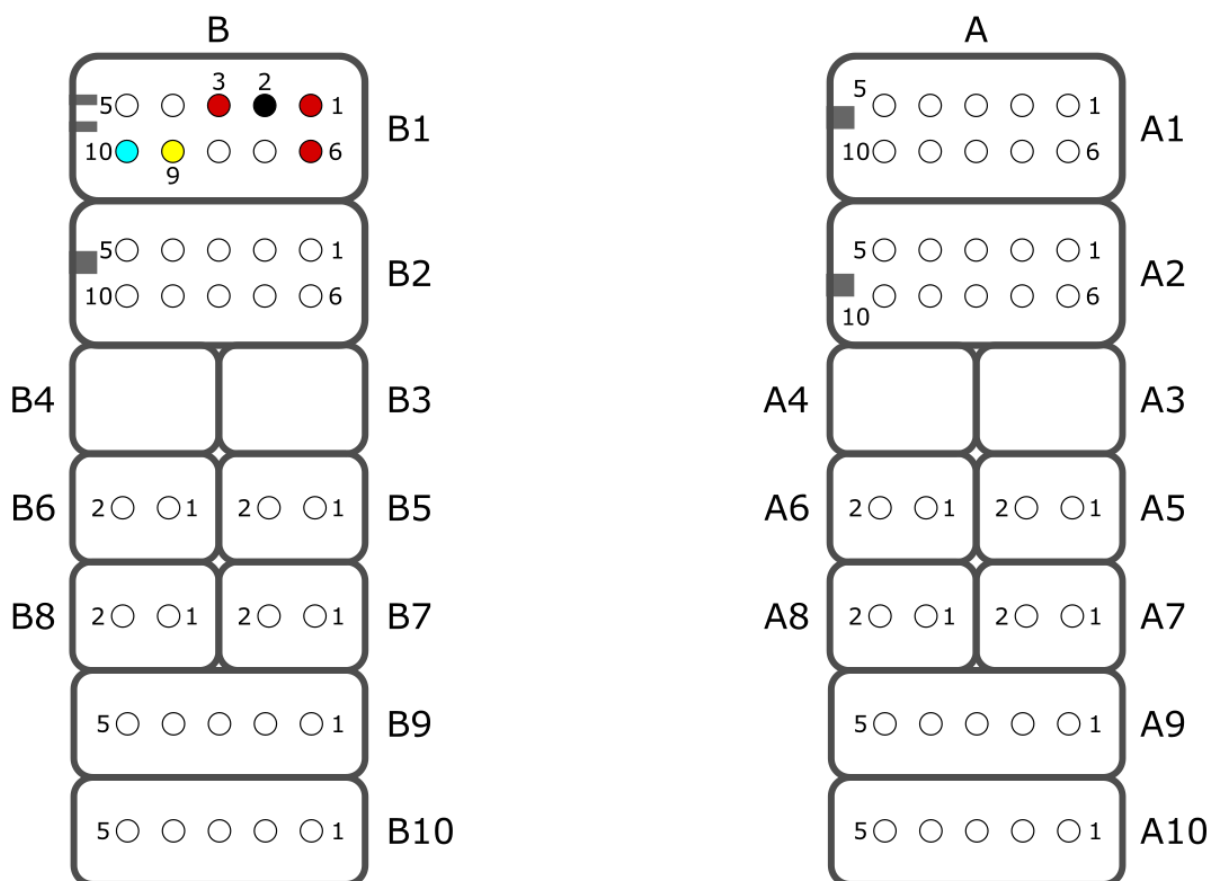

PCMflash module 41

Scania EMS/EDC S6r

PCMflash

Engine Control Unit

EDC S6/EMS S6

SCANIA

+12V	B1: 1, 3, 6	CAN-L	B1: 10
GND	B1: 2	CAN-H	B1: 9

SCANIA