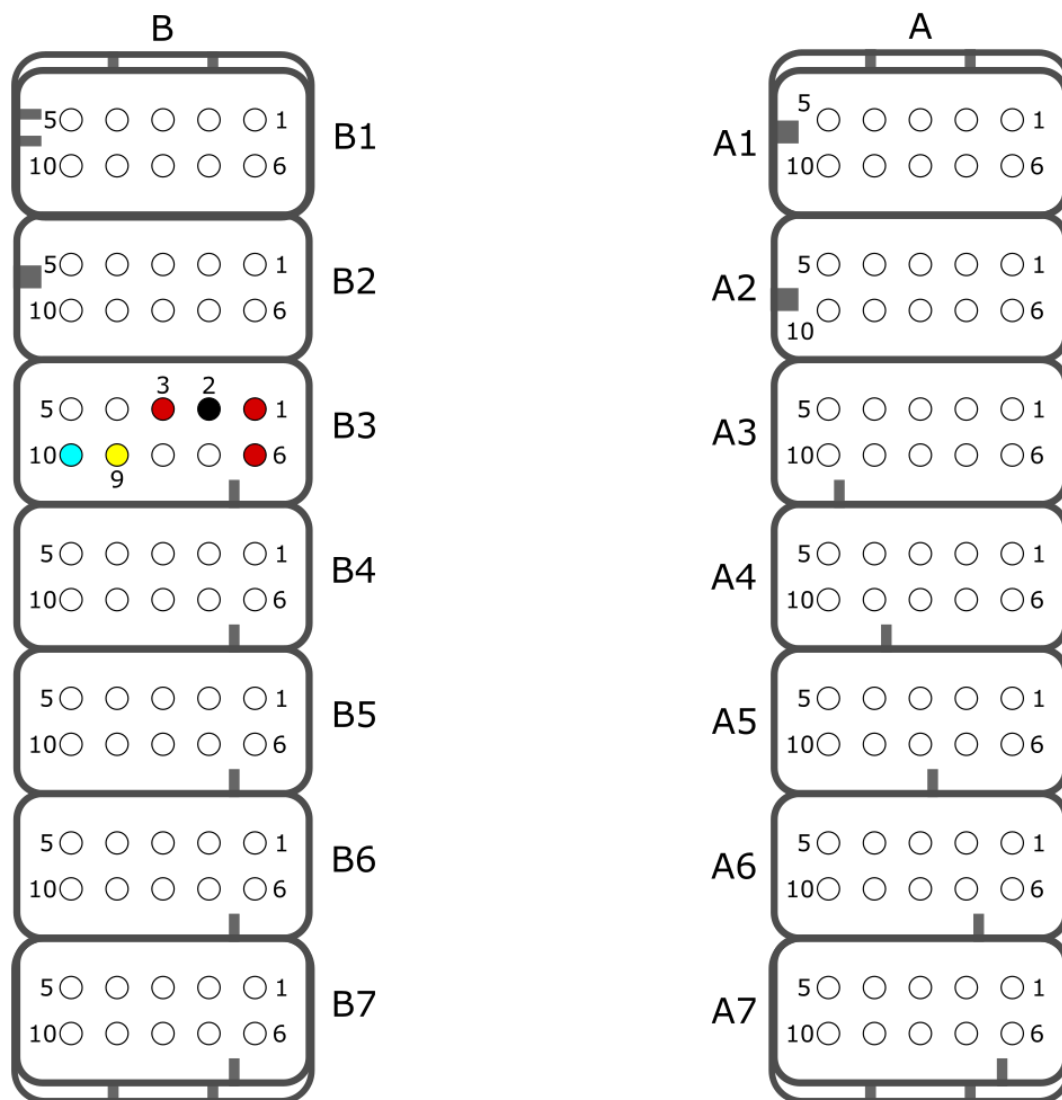

PCMflash module 44

Scania EMS S7/S8/EMD1

PCMflash

Engine Control Unit

EMS S7/S8/EMD1

SCANIA

+12V	B3: 1, 3, 6	CAN-L	B3: 10
GND	B3: 2	CAN-H	B3: 9

SCANIA