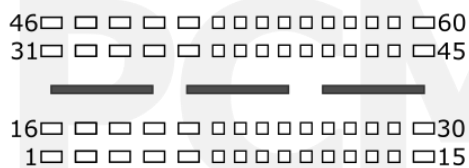

PCMflash

Engine Control Unit

Delphi MT92

T60