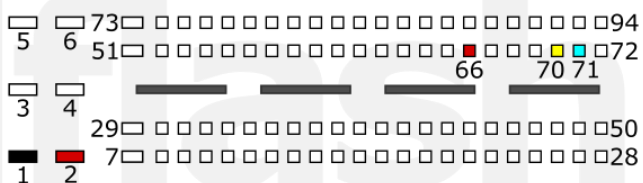

PCMflash

Engine Control Unit

Delphi MT92

T60

T94

+12V	T94: 2, 66	CAN-L	T94: 71
GND	T94: 1	CAN-H	T94: 70

GREAT WALL

HAVAL

pcmflash.ru

v.1

2022-07-17