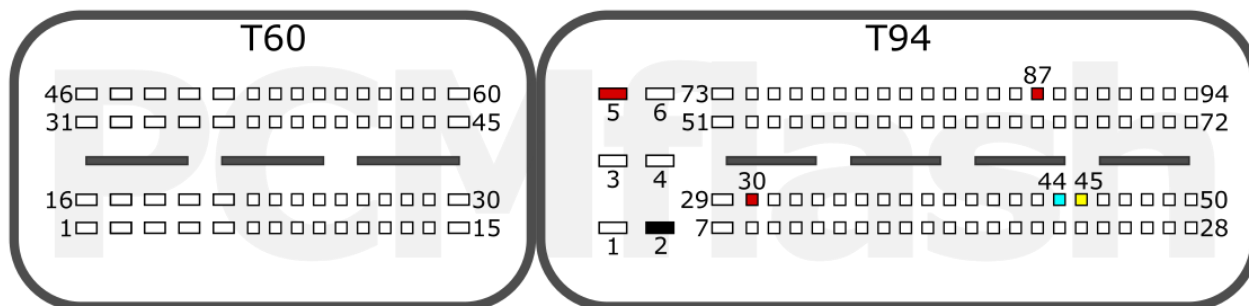

CHERY F4J16

+12V	T94: 5, 30, 87	CAN-L	T94: 44
GND	T94: 2	CAN-H	T94: 45

CHINA