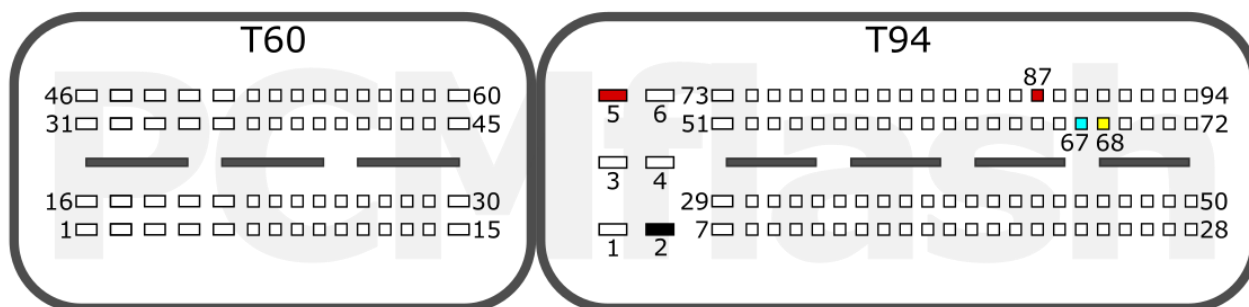

PCMflash

Engine Control Unit

MED17.8.10

CHINA

+12V	T94: 5, 87	CAN-L	T94: 67
GND	T94: 2	CAN-H	T94: 68