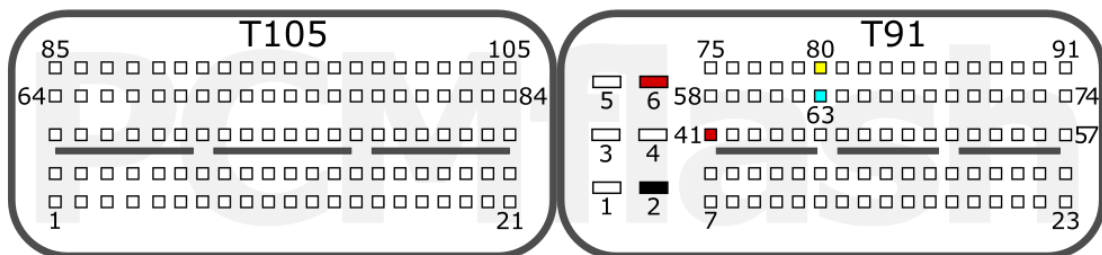

KEFICO/DENSO SH72546R

+12V	T91: 6, 41	CAN-L	T91: 63
GND	T91: 2	CAN-H	T91: 80

K/H

pcmflash.ru

v.1

2022-06-10

PCMflash

Engine Control Unit