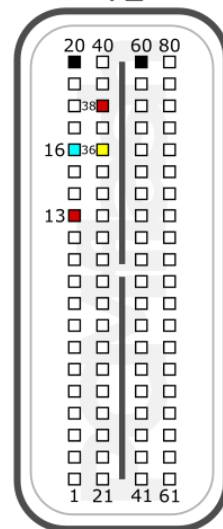

KEFICO/DENSO SH72546R

+12V	T91: 6, 41	CAN-L	T91: 63
GND	T91: 2	CAN-H	T91: 80

K/H

pcmflash.ru

v.1

2022-06-10

PCMflash

Engine Control Unit

DENSO E6 (SH72543R)

+12V	T3: 42, 46, 60	CAN-L	T3: 8
GND	T3: 40	CAN-H	T3: 28

HYUNDAI

pcmflash.ru

v.1

2022-06-10

PCMflash

Engine Control Unit

DENSO SH7058

LABEL

T1

T2

+12V	T2: 13, 38	CAN-L	T2: 16
GND	T2: 20, 60	CAN-H	T2: 36

HYUNDAI

pcmflash.ru

v.1