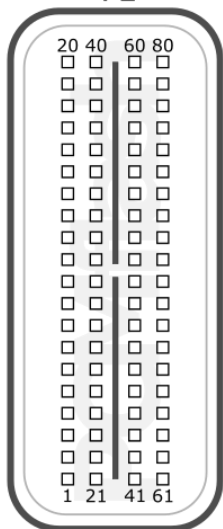

KEFICO/DENSO SH72546R

+12V	T91: 6, 41	CAN-L	T91: 63
GND	T91: 2	CAN-H	T91: 80

K/H

pcmflash.ru

v.1

2022-06-10

PCMflash

Engine Control Unit

DENSO E6 (SH72543R)

+12V	T3: 42, 46, 60	CAN-L	T3: 8
GND	T3: 40	CAN-H	T3: 28

HYUNDAI

pcmflash.ru

v.1

2022-06-10

PCMflash

Engine Control Unit

DENSO SH7058

LABEL

T1

T2

+12V	T2: 13, 38	CAN-L	T2: 16
GND	T2: 20, 60	CAN-H	T2: 36

HYUNDAI

pcmflash.ru

v.1