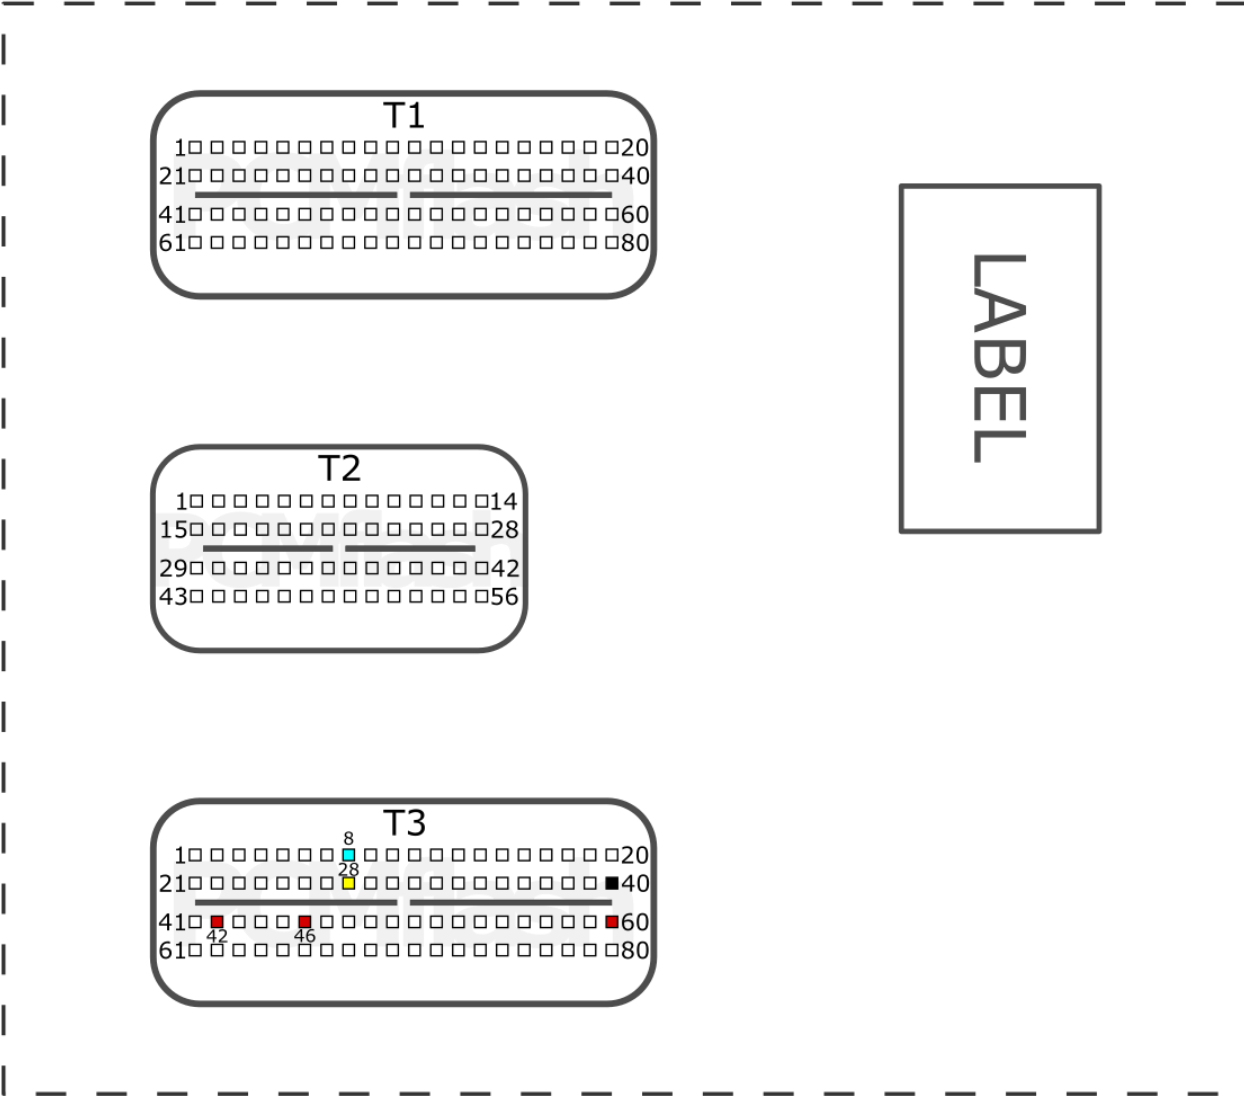

PCMflash

Engine Control Unit

DENSO E6 (SH72543R)

+12V	T3: 42, 46, 60	CAN-L	T3: 8
GND	T3: 40	CAN-H	T3: 28

HYUNDAI

pcmflash.ru

v.1

2022-06-10