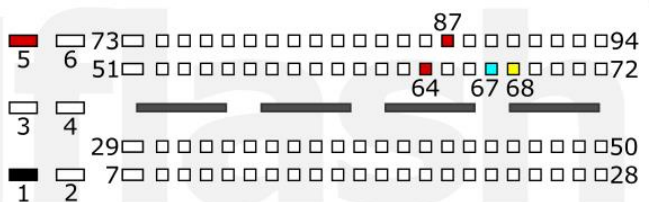

PCMflash

Engine Control Unit

SIMOS8.6 BSL

T60

T94

+12V	T94: 5, 87, 64	CAN-L	T94: 67
GND	T94: 1	CAN-H	T94: 68

AUDI

pcmflash.ru

v.1

2023-03-05