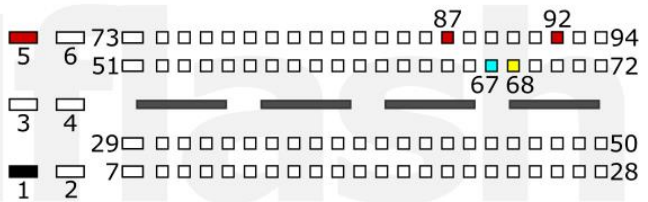

PCMflash module 57

SIMOS8.6/PCR2.1

Contents/Оглавление

Contents/Оглавление.....	2
PCR2.1 BSL VAG	3
SIMOS8.6 BSL AUDI.....	4

PCMflash

Engine Control Unit

PCR2.1 BSL

T60

T94

+12V	T94: 5, 87, 92	CAN-L	T94: 67
GND	T94: 1	CAN-H	T94: 68

VAG

pcmflash.ru

v.1

2023-03-05

PCMflash

Engine Control Unit

SIMOS8.6 BSL

T60

T94

+12V	T94: 5, 87, 64	CAN-L	T94: 67
GND	T94: 1	CAN-H	T94: 68

AUDI

pcmflash.ru

v.1

2023-03-05