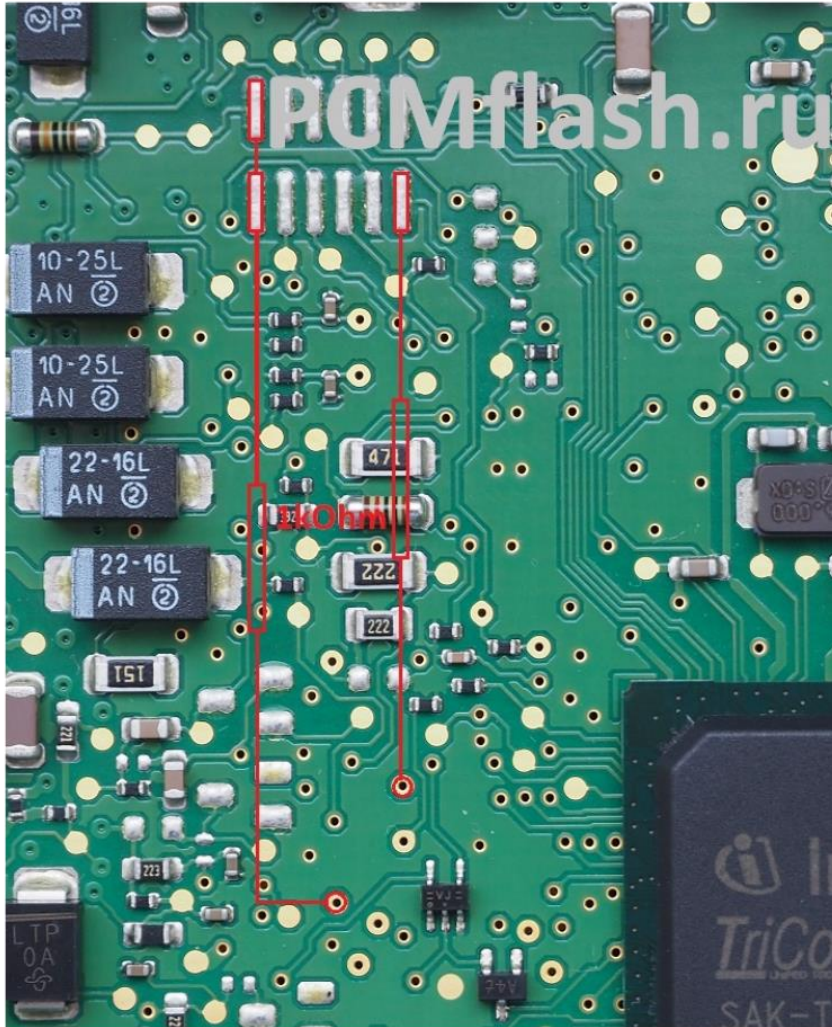

PCMflash module 57

SIMOS8.6/PCR2.1

Contents/Оглавление

Contents/Оглавление.....	2
PCR2.1 BSL VAG	3
SIMOS8.6 BSL AUDI.....	4

PCMflash

Engine Control Unit

PCR2.1 BSL

T60

T94

+12V	T94: 5, 87, 92	CAN-L	T94: 67
GND	T94: 1	CAN-H	T94: 68

VAG

pcmflash.ru

v.1

2023-03-05

PCMflash

Engine Control Unit