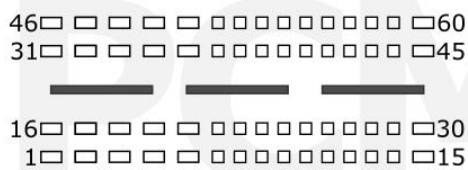

PCMflash

Engine Control Unit

SIMOS8.6 BSL

T60

T94

+12V	T94: 5, 87, 64	CAN-L	T94: 67
GND	T94: 1	CAN-H	T94: 68

AUDI

pcmflash.ru

v.1

2023-03-05