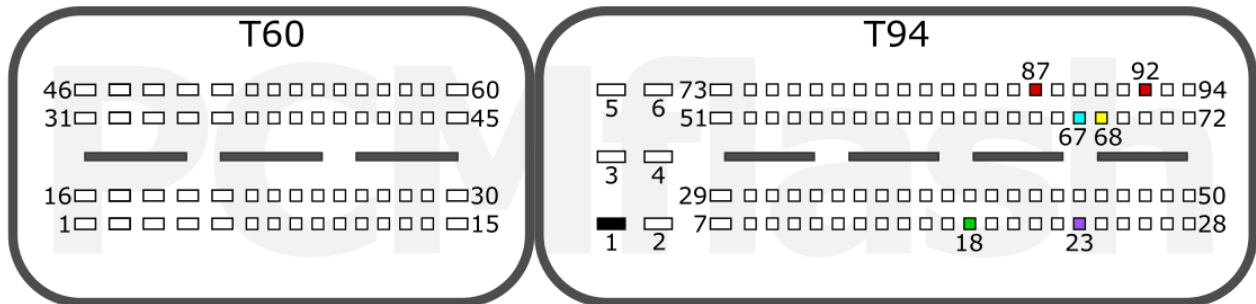

+12V	T91: 6, 86, 50	CAN-L	T91: 80
GND	T91: 1	CAN-H	T91: 79
Vpp	T91: 71	K-LINE	T91: 66

PCR2.1

T60

T94