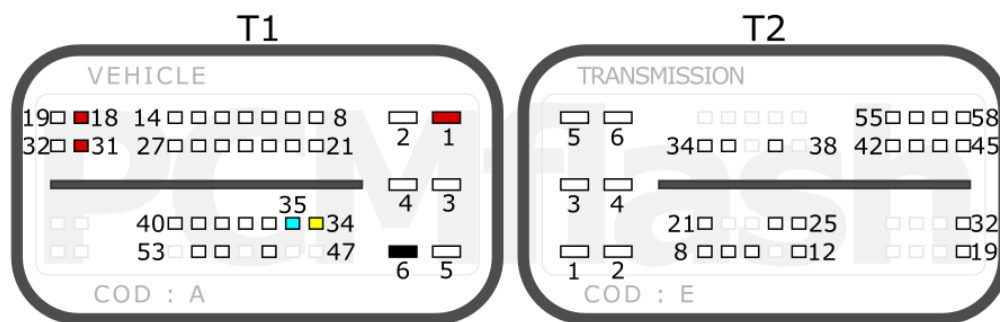

PCMflash

Transmission Control Unit

DC0/DC4/DKG250 Gen2

+12V	T1: 18, 31, 1	CAN-L	T1: 35
GND	T1: 6	CAN-H	T1: 34

CHERY

RENAULT

pcmflash.ru

v.3

2023-10-22