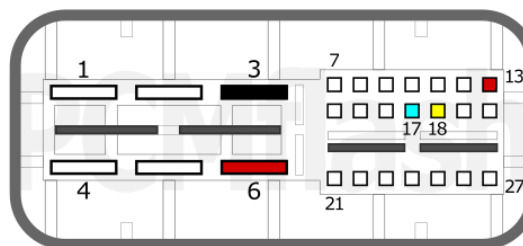

2023-10-22

PCMflash

Transmission Control Unit
D7UF1-2/D7F34-2/D8LF1
(TAD701/TAD801)

TAD701

+12V	11, 16	CAN-L	17
GND	1	CAN-H	18

TAD801

+12V	6, 13	CAN-L	17
GND	3	CAN-H	18

HYUNDAI