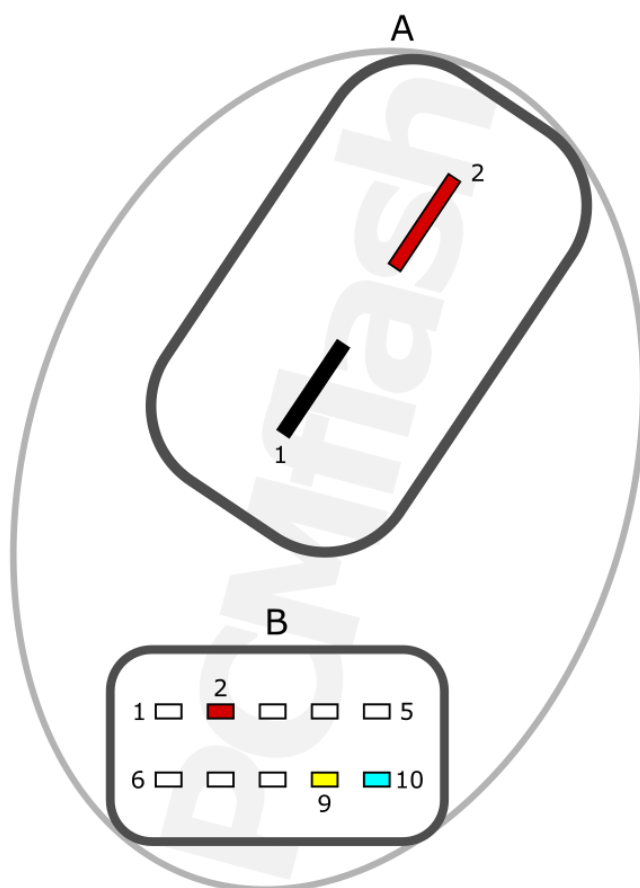

PCMflash

Transmission Control Unit

DQ400 TCU

+12V	A:2; B:2	CAN-L	B:10
GND	A:1	CAN-H	B:9

VAG

pcmflash.ru

v.1

2022-07-02