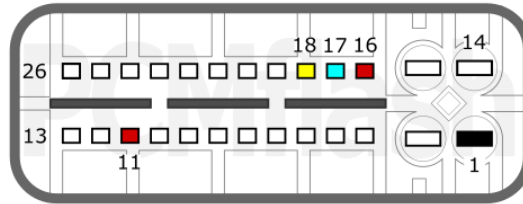

PCMflash

Transmission Control Unit
D7UF1-2/D7F34-2/D8LF1
(TAD701/TAD801)

TAD701

+12V	11, 16	CAN-L	17
GND	1	CAN-H	18