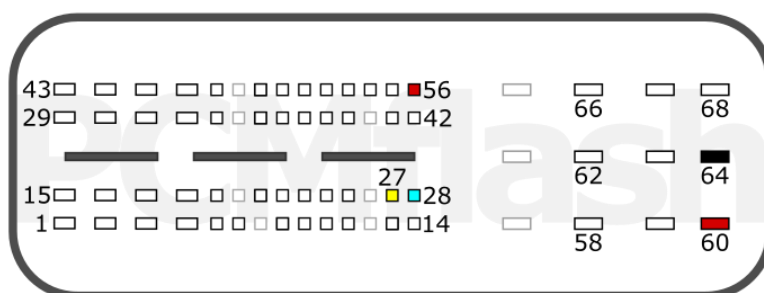

PCMflash

Transmission Control Unit

7DCT450 (EAST80.D1) TCU

+12V	56, 60	CAN-L	28
GND	64	CAN-H	27

HAVAL

pcmflash.ru

v.2

2024-03-13