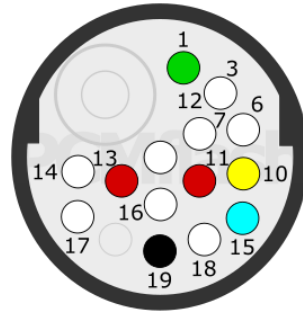

PCMflash

Transmission Control Unit

DQ250 (02E, 0D9) TCU

+12V	11, 13	CAN-L	15
GND	19	CAN-H	10
K-LINE	1		

VAG

pcmflash.ru

v.1

2022-02-20