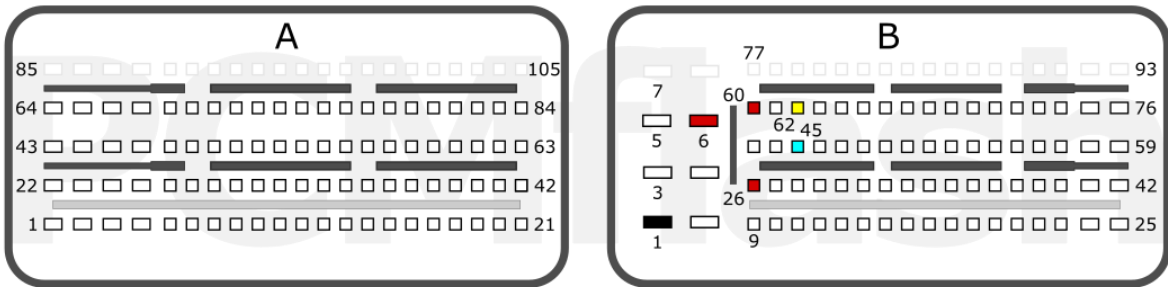

CPEGP3.20.2

+12V	B: 6, 26, 60	CAN-L	B: 45
GND	B: 1	CAN-H	B: 62

K/H