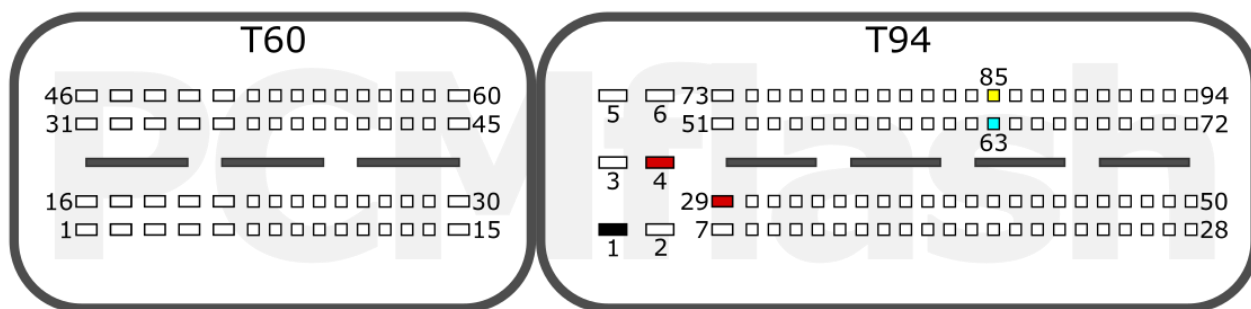

PCMflash

Engine Control Unit

CPEGD2.20.x

+12V	T94: 4, 29	CAN-L	T94: 63
GND	T94: 1	CAN-H	T94: 85

K/H

pcmflash.ru

v.1

2022-05-04