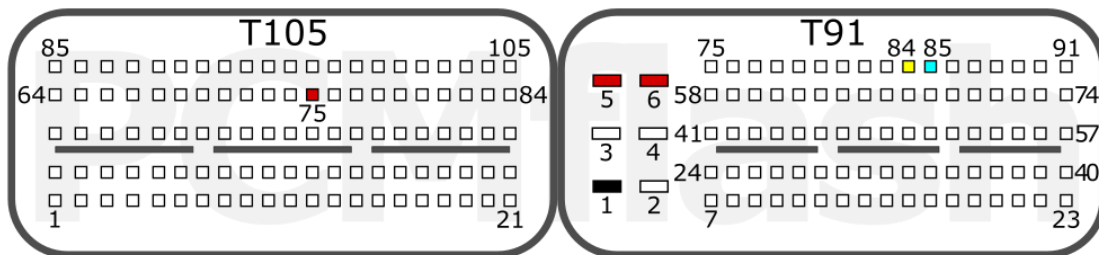

PCMflash

Engine Control Unit

CPGPSH2.14.1

+12V	T105: 75; T91: 5, 6	CAN-L	T91: 85
GND	T91: 1	CAN-H	T91: 84

K/H

pcmflash.ru

v.1

2022-05-04