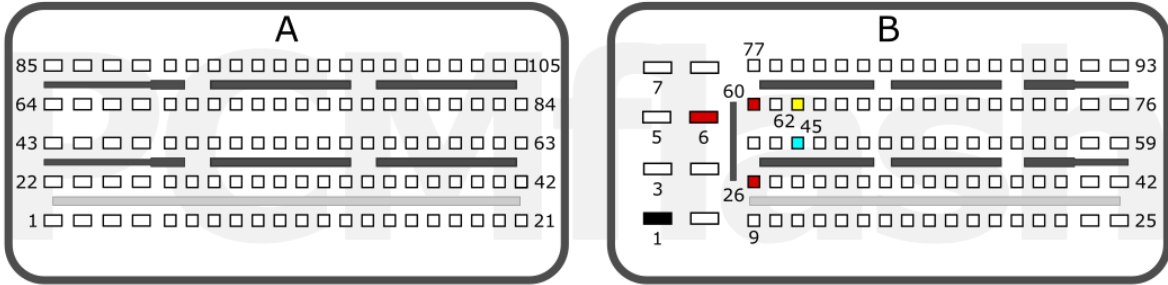

PCMflash

Engine Control Unit
CPEGD3.20.1/CPEGD3.20.2/
CPGPSH3.24.1/CPGPSH3.26.1

CPEGD3.20.1/CPGPSH3.24.1/CPGPSH3.26.1

+12V	B: 6, 26, 60	CAN-L	B: 45
GND	B: 1	CAN-H	B: 62