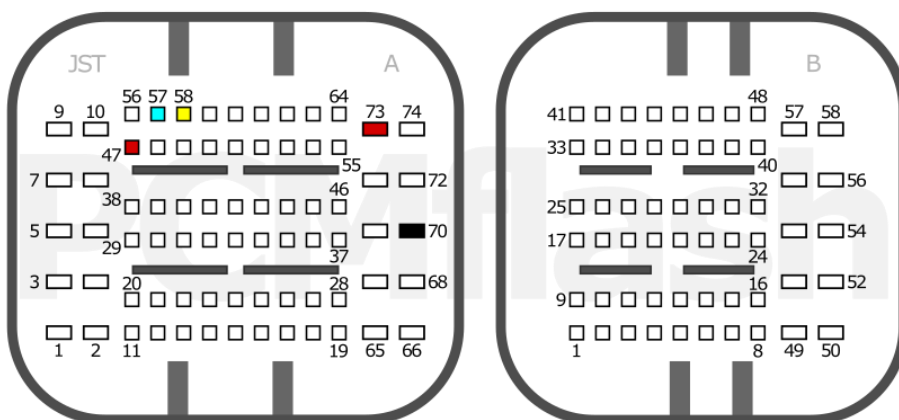

PCMflash

Engine Control Unit

CPEGP2.10.1

+12V	A: 47, 73	CAN-L	A: 57
GND	A: 70	CAN-H	A: 58

K/H

pcmflash.ru

v.1

2022-05-06