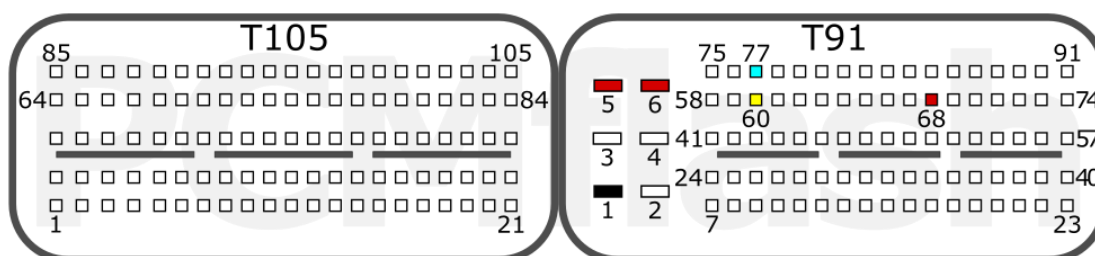

PCMflash

Engine Control Unit

CPGDSH2.24.x/2.26.x

+12V	T91: 5, 6, 68	CAN-L	T91: 77
GND	T91: 1	CAN-H	T91: 60

K/H

pcmflash.ru

v.1

2022-05-04