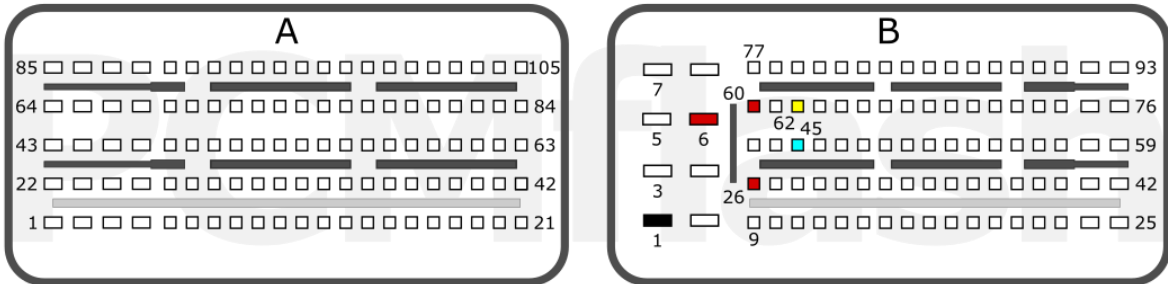

PCMflash

Engine Control Unit
CPEGD3.20.1/CPEGD3.20.2/
CPGPSH3.24.1/CPGPSH3.26.1

CPEGD3.20.1/CPGPSH3.24.1/CPGPSH3.26.1

+12V	B: 6, 26, 60	CAN-L	B: 45
GND	B: 1	CAN-H	B: 62