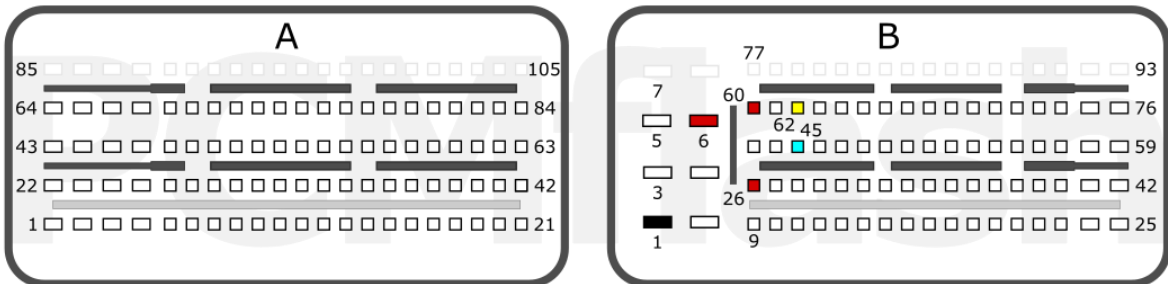

CPEGP3.20.2

+12V	B: 6, 26, 60	CAN-L	B: 45
GND	B: 1	CAN-H	B: 62

K/H