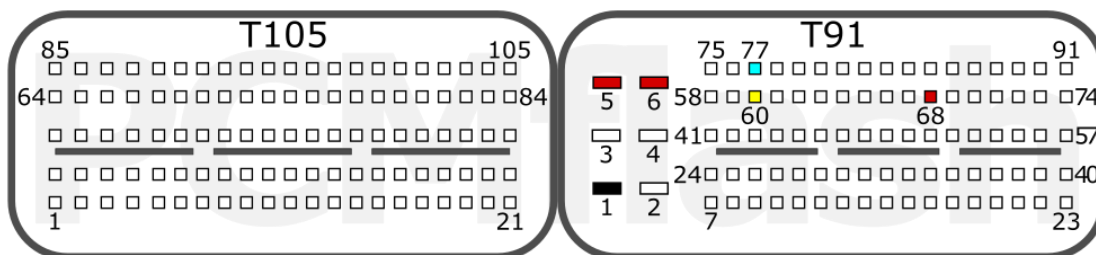

PCMflash

Engine Control Unit

CPGDSH2.24.x/2.26.x

+12V	T91: 5, 6, 68	CAN-L	T91: 77
GND	T91: 1	CAN-H	T91: 60

K/H

pcmflash.ru

v.1

2022-05-04