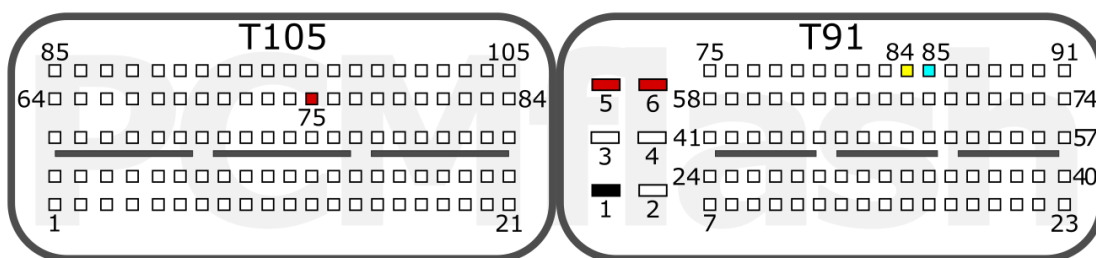

PCMflash

Engine Control Unit

CPGPSH2.14.1/2.16.x

+12V	T105: 75; T91: 5, 6	CAN-L	T91: 85
GND	T91: 1	CAN-H	T91: 84

K/H

pcmflash.ru

v.2

2025-01-22