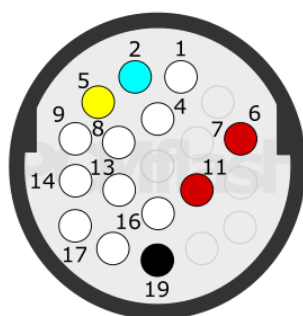

PCMflash module 62

Ford/Getrag 6DCT450

PCMflash

Transmission Control Unit

6DCT450/451/470

+12V	6, 11	CAN-L	2
GND	19	CAN-H	5

GETRAG

pcmflash.ru