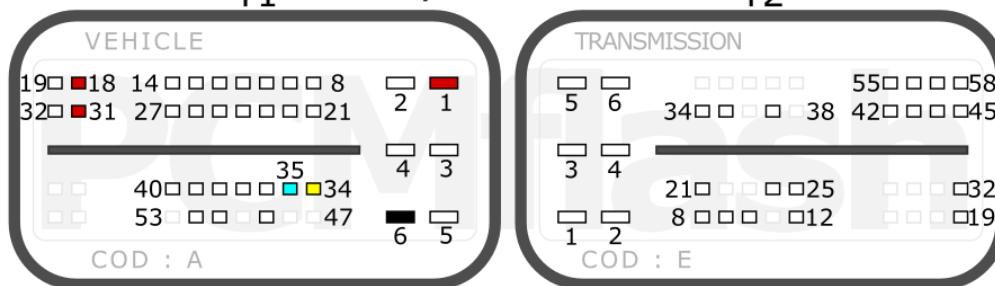

PCMflash module 63

Renault DC4 /

ЭБУ КПП Renault DC4

PCMflash

Transmission Control Unit

DC0/DC4

| | | | |
|-------------|-----------|--------------|--------|
| +12V | T1: 1, 31 | CAN-L | T1: 35 |
| GND | T1: 6 | CAN-H | T1: 34 |

T1 DC0/DC4 Gen2 T2

| | | | |
|-------------|---------------|--------------|--------|
| +12V | T1: 1, 18, 31 | CAN-L | T1: 35 |
| GND | T1: 6 | CAN-H | T1: 34 |

RENAULT

pcmflash.ru

v.1

2023-10-01