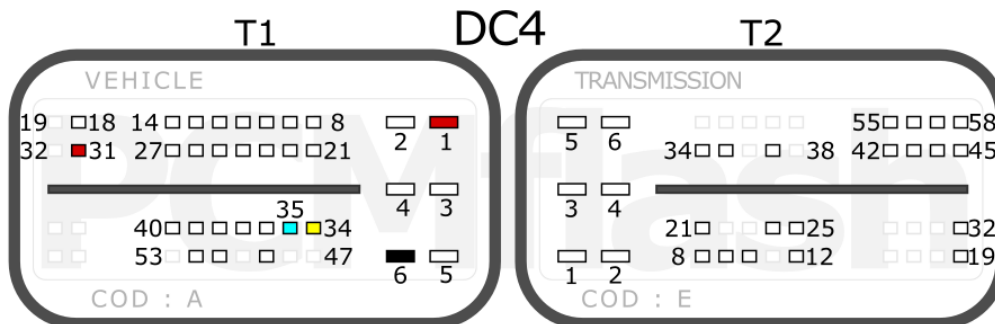

PCMflash module 63

Renault DC4 /

ЭБУ КПП Renault DC4

PCMflash

Transmission Control Unit

DC0/DC4

| | | | |
|-------------|-----------|--------------|--------|
| +12V | T1: 1, 31 | CAN-L | T1: 35 |
| GND | T1: 6 | CAN-H | T1: 34 |

T1 DC0/DC4 Gen2 T2

| | | | |
|-------------|---------------|--------------|--------|
| +12V | T1: 1, 18, 31 | CAN-L | T1: 35 |
| GND | T1: 6 | CAN-H | T1: 34 |

RENAULT

pcmflash.ru

v.1

2023-10-01