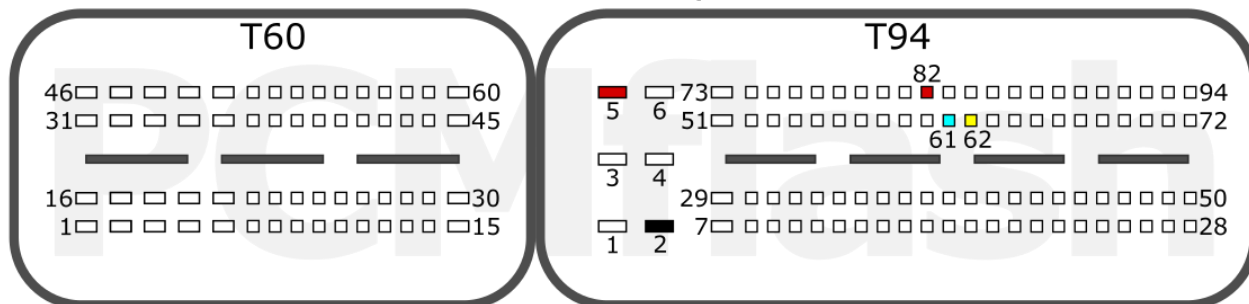

PCMflash module 64

Mitsubishi Fuso Canter

PCMflash

Engine Control Unit

EDC7C4, EDC17CP15/CP52

EDC7C4

+12V	T58: 1, 19	CAN-L	T58: 47
GND	T58: 2	CAN-H	T58: 48
K-LINE	T58: 31		

EDC17CP15/CP52