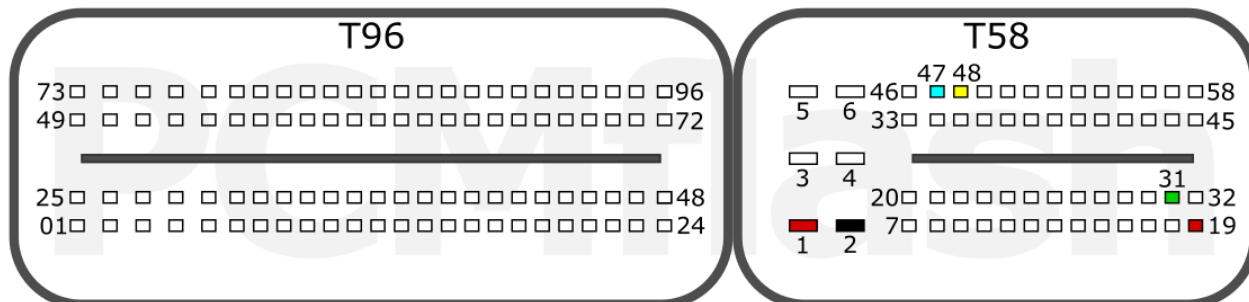

PCMflash module 64

Mitsubishi Fuso Canter

PCMflash

Engine Control Unit

EDC7C4, EDC17CP15/CP52

EDC7C4

+12V	T58: 1, 19	CAN-L	T58: 47
GND	T58: 2	CAN-H	T58: 48
K-LINE	T58: 31		

EDC17CP15/CP52