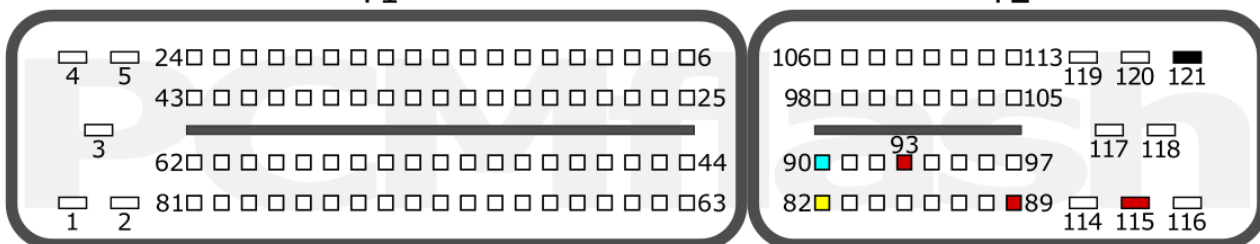

PCMflash module 67

Nissan Bosch ME7

PCMflash

Engine Control Unit

ME7.9.20

T1

T2

+12V	T2: 89, 93, 115	CAN-L	T2: 90
GND	T2: 121	CAN-H	T2: 82