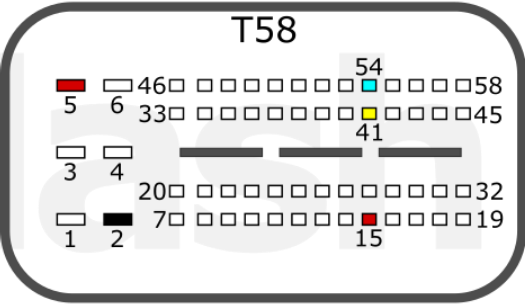

PCMflash

Engine Control Unit

MED17.7.x

MED17.7.1/17.7.2/17.7.3/17.7.3.1

+12V	T58: 5, 15	CAN-L	T58: 54
GND	T58: 2	CAN-H	T58: 41