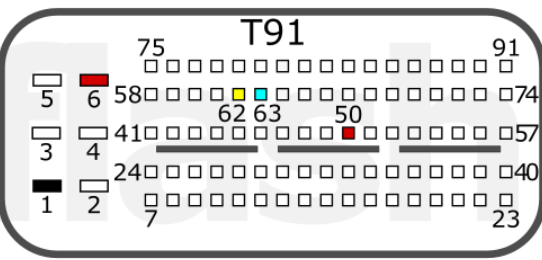

MED17.7.5

+12V	T91: 6, 50	CAN-L	T91: 63
GND	T91: 1	CAN-H	T91: 62

MB