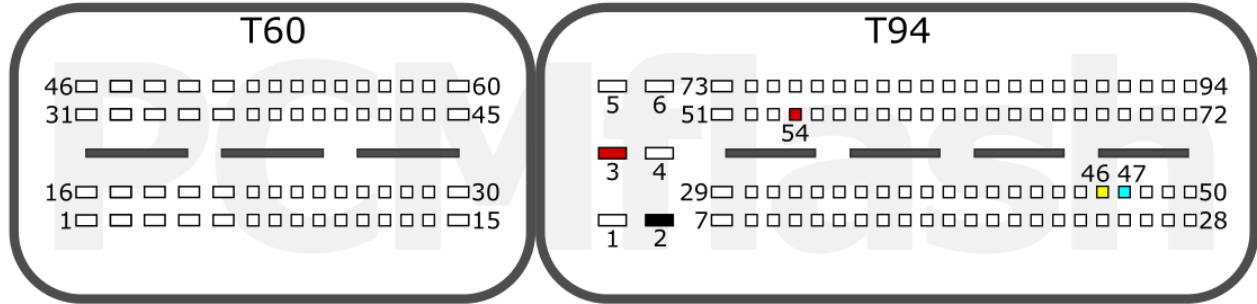

PCMflash

Engine Control Unit

EDC17C49/C79

Connection version 1

+12V	T94: 3, 54	CAN-L	T94: 47
GND	T94: 2	CAN-H	T94: 46