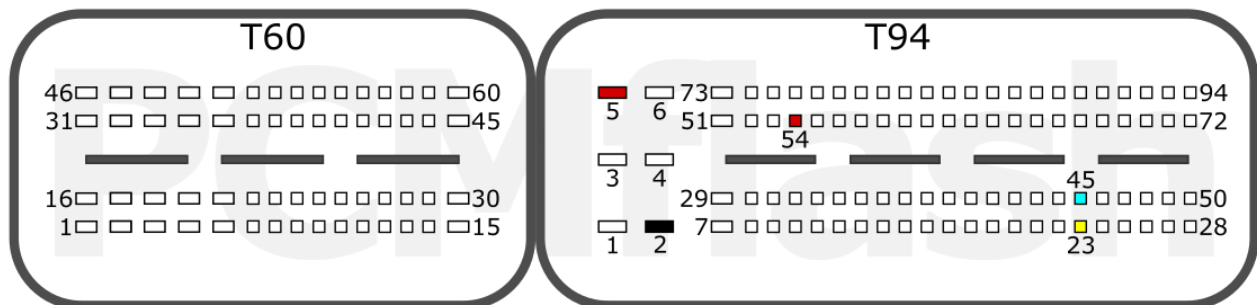

Connection version 2

+12V	T94: 5, 54	CAN-L	T94: 45
GND	T94: 2	CAN-H	T94: 23

JEEP