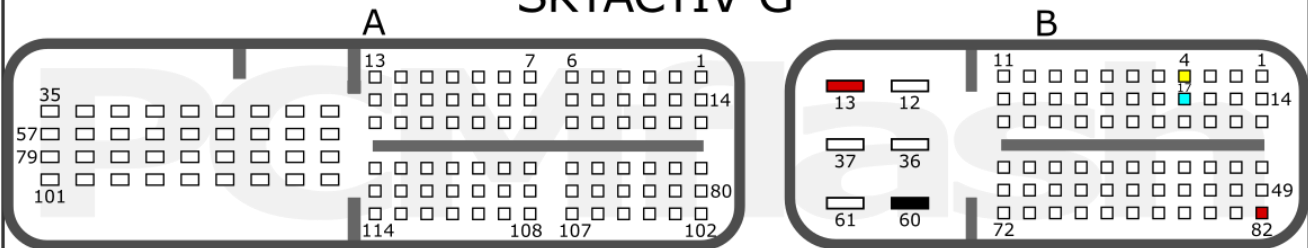

PCMflash module 72

Mazda Gen 4

PCMflash

Engine Control Unit

1N83M

SKYACTIV-G

+12V	B: 13, 82	CAN-L	B: 17
GND	B: 60	CAN-H	B: 4

SKYACTIV-D

+12V	B: 5, 15	CAN-L	B: 22
GND	B: 8	CAN-H	B: 9

MAZDA GEN4

pcmflash.ru

v.1

2022-08-03