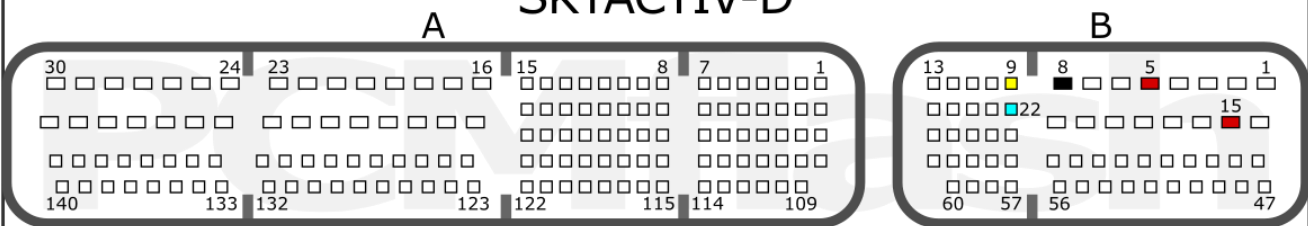

PCMflash module 72

Mazda Gen 4

PCMflash

Engine Control Unit

1N83M

SKYACTIV-G

+12V	B: 13, 82	CAN-L	B: 17
GND	B: 60	CAN-H	B: 4

SKYACTIV-D