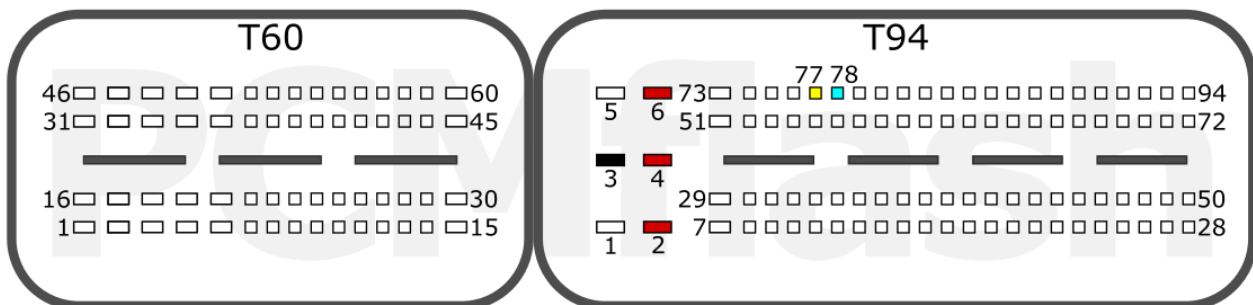

SIM2K-341

+12V	T94: 2, 4, 6	CAN-L	T94: 78
GND	T94: 3	CAN-H	T94: 77

K/H

pcmflash.ru

v.1

2021-11-29