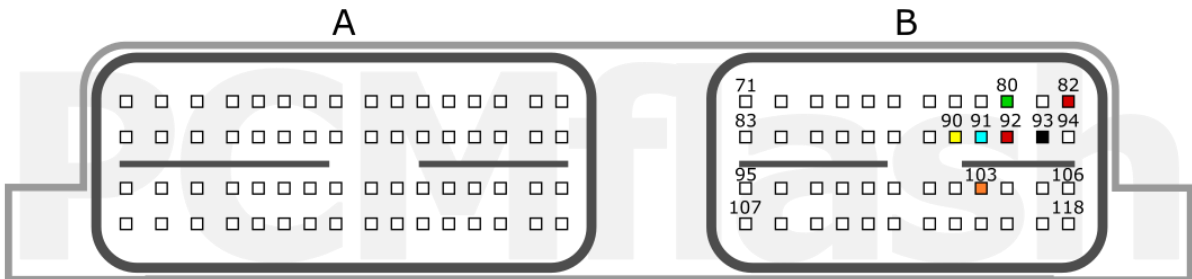

PCMflash

Engine Control Unit

MH8115F

+12V	B: 82, 92	CAN-L	B: 91
+12V (Vpp)	B: 103	CAN-H	B: 90
GND	B: 93	K-LINE	B: 80 (Not used)