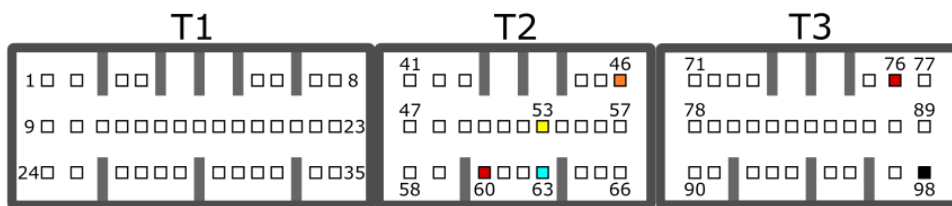

PCMflash

Engine Control Unit

MH8611

+12V	T2: 60; T3: 76	CAN-L	T2: 63
+12V (Vpp)	T2: 46	CAN-H	T2: 53
GND	T3: 98		

MITSUBISHI

pcmflash.ru

v.1

2021-12-28