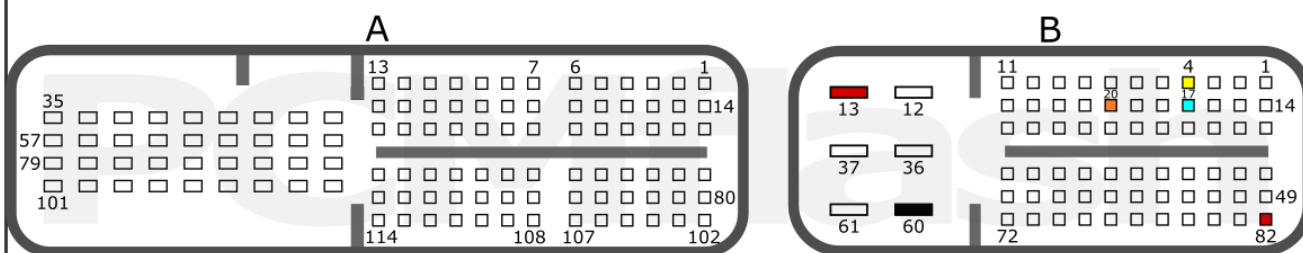

PCMflash

Engine Control Unit

GEN4 (1N83M)

+12V	B: 13, 82	CAN-L	B: 17
+12V (Vpp)	B: 20	CAN-H	B: 4
GND	B: 60		

MAZDA

pcmflash.ru

v.1

2021-08-11