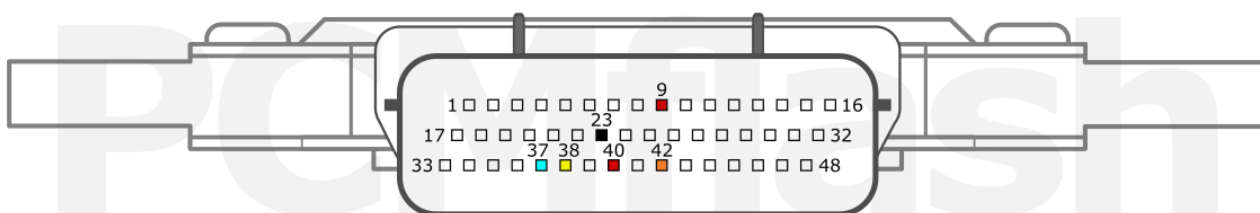

PCMflash

Engine Control Unit

SUBARU CVT (1N83M)

+12V	9, 40	CAN-L	37
+12V (Vpp)	42	CAN-H	38
GND	23		

SUBARU

pcmflash.ru

v.1

2021-08-10