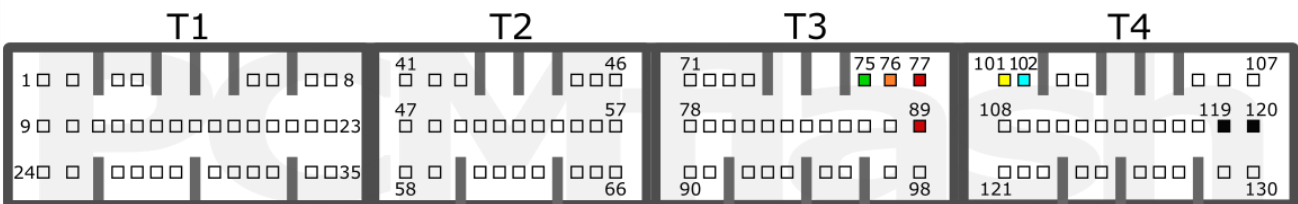

+12V	T3: 77, 89	CAN-L	T4: 102
+12V (Vpp)	T3: 76	CAN-H	T4: 101
GND	T4: 119, 120	K-LINE	T3: 75 (Not used)