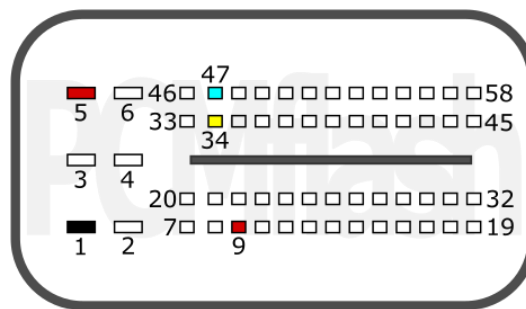

PCMflash module 81

JLR Gearbox

PCMflash

Transmission Control Unit

ZF 9HP48

+12V	5, 9	CAN-L	47
GND	1	CAN-H	34

JLR

pcmflash.ru