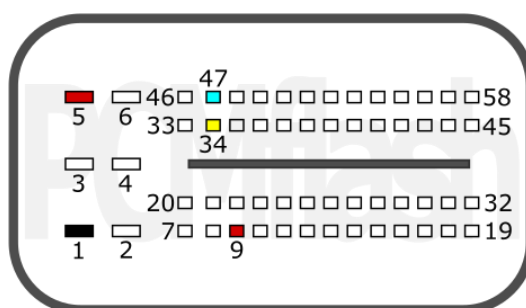

JLR

pcmflash.ru

v.1

2025-02-12

PCMflash

Transmission Control Unit

ZF 9HP48

+12V	5, 9	CAN-L	47
GND	1	CAN-H	34