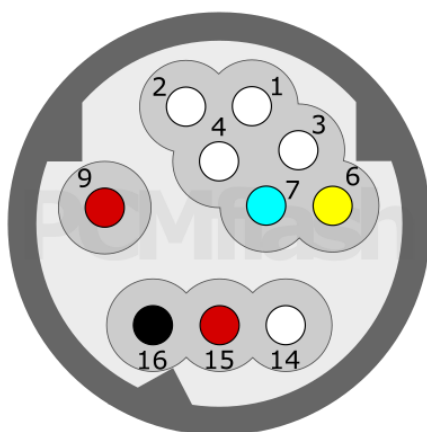

PCMflash

Transmission Control Unit

DQ380/DQ381/DQ500 TCU

+12V	9, 15	CAN-L	7
GND	16	CAN-H	6

VAG

pcmflash.ru

v.1

2022-02-17