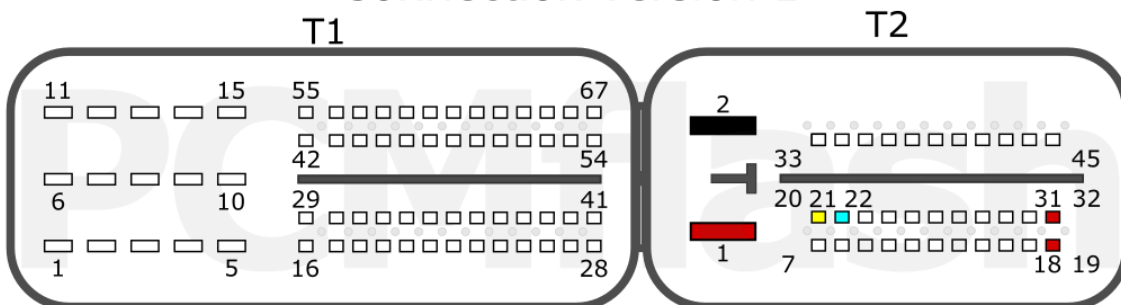

### Connection version 1

<b>+12V</b>	T2: 1, 31, 18	<b>CAN-L</b>	T2: 22
<b>GND</b>	T2: 2	<b>CAN-H</b>	T2: 21