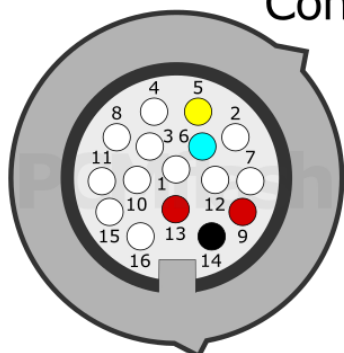

PCMflash

Transmission Control Unit
ZF 8HP TCU

Connection version 1

Тип 1/Тип 1