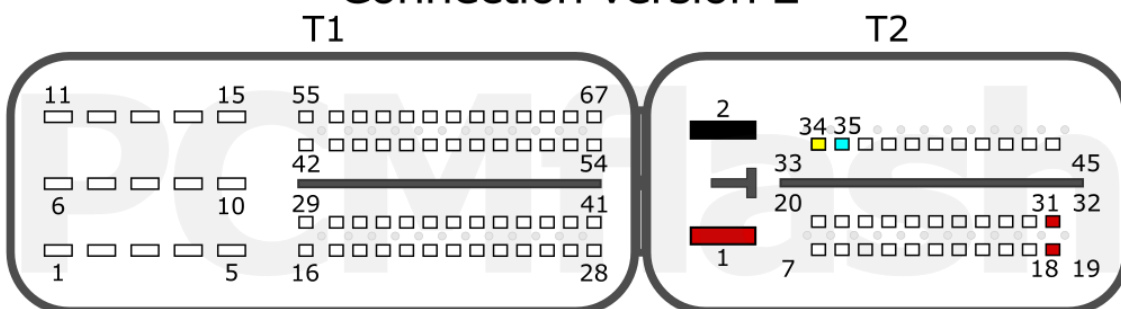

Connection version 2

+12V	T2: 1, 31, 18	CAN-L	T2: 35
GND	T2: 2	CAN-H	T2: 34

BMW

pcmflash.ru

v.1

2023-07-01