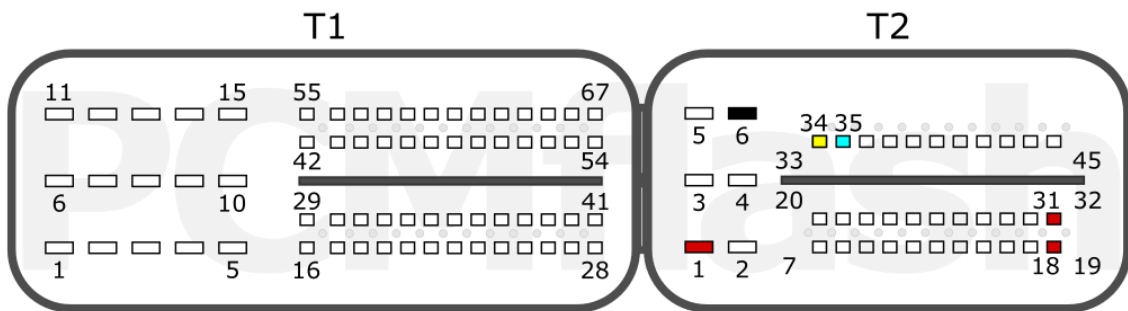

PCMflash

Transmission Control Unit

Getrag 7DCT

+12V	T2: 1, 31, 18	CAN-L	T2: 35
GND	T2: 6	CAN-H	T2: 34

CHERY

pcmflash.ru

v.1

2022-11-01