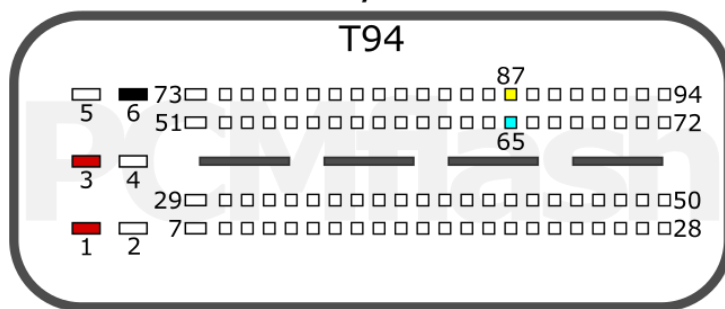

PCMflash

Transmission Control Unit

TC60/TC80 TCU

TC60/TC80

+12V	T94: 1, 3	CAN-L	T94: 65
GND	T94: 6	CAN-H	T94: 87

K/H

pcmflash.ru

v.2

2023-08-07