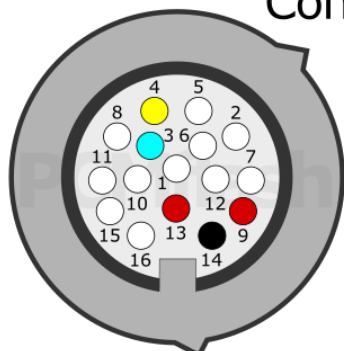

Connection version 2

Тип 1/Тип 1