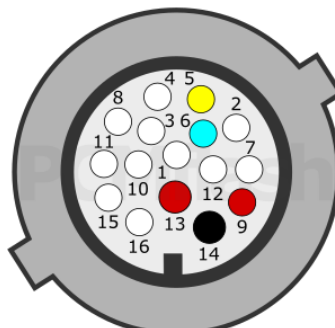

Тип 2/Тип 2

+12V	9, 13	CAN-L	6
GND	14	CAN-H	5