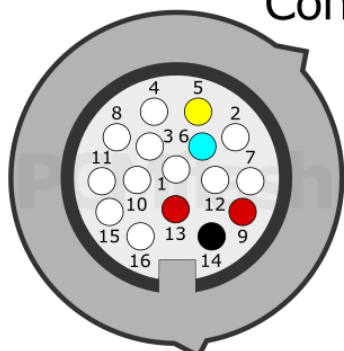

+12V	T94: 1, 3	CAN-L	T94: 87
GND	T94: 6	CAN-H	T94: 65

K/H

pcmflash.ru

v.1

2021-11-29

PCMflash

Transmission Control Unit
ZF 8HP TCU

Connection version 1