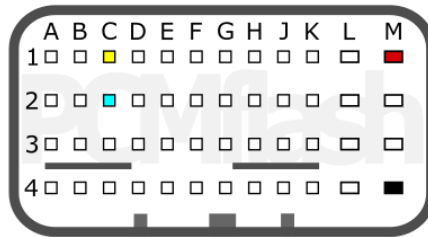

MB

pcmflash.ru

v.1

2022-07-09

PCMflash

Transmission Control Unit

NISSAN TCU-2-5.3

+12V	M1	CAN-L	C2
GND	M4	CAN-H	C1