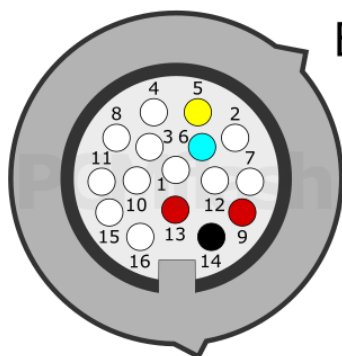

PCMflash

Transmission Control Unit

ZF 8HP TCU

BMW/JLR/VAG

Тип 1/Тип 1