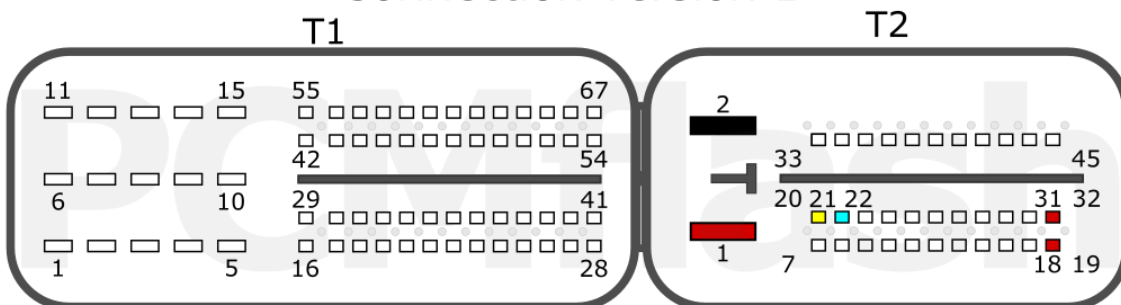

PCMflash

Transmission Control Unit

7DCT300

Connection version 1

+12V	T2: 1, 31, 18	CAN-L	T2: 22
GND	T2: 2	CAN-H	T2: 21

Connection version 2

+12V	T2: 1, 31, 18	CAN-L	T2: 35
GND	T2: 2	CAN-H	T2: 34

BMW

pcmflash.ru

v.1

2023-07-01

PCMflash

Transmission Control Unit

Getrag 7DCT

+12V	T2: 1, 31, 18	CAN-L	T2: 35
GND	T2: 6	CAN-H	T2: 34

CHERY