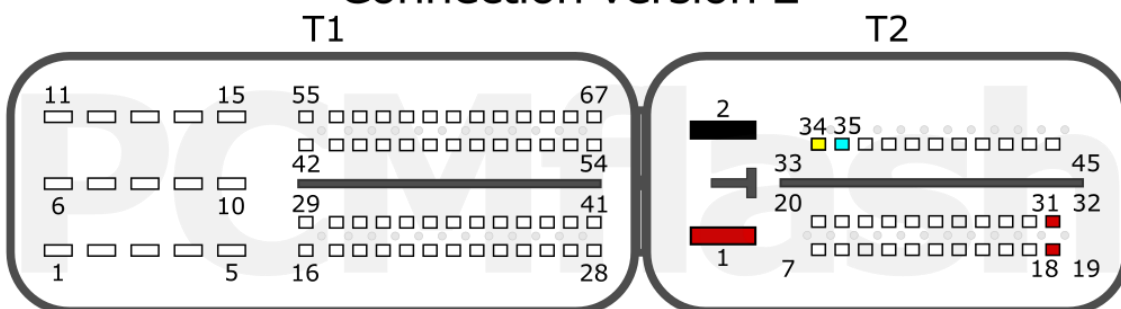

PCMflash

Transmission Control Unit

7DCT300

Connection version 1

+12V	T2: 1, 31, 18	CAN-L	T2: 22
GND	T2: 2	CAN-H	T2: 21

Connection version 2

+12V	T2: 1, 31, 18	CAN-L	T2: 35
GND	T2: 2	CAN-H	T2: 34

BMW

pcmflash.ru

v.1

2023-07-01

PCMflash

Transmission Control Unit

Getrag 7DCT

+12V	T2: 1, 31, 18	CAN-L	T2: 35
GND	T2: 6	CAN-H	T2: 34

CHERY