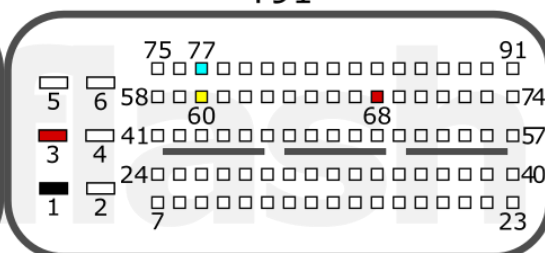

T91

+12V	T91: 3, 68	CAN-L*	T91: 77
GND	T91: 1	CAN-H*	T91: 60
* Enable "Reduced transfer rate" option in the PCMflash settings/ * В настройках PCMflash необходимо включить "Уменьшить скорость обменов"