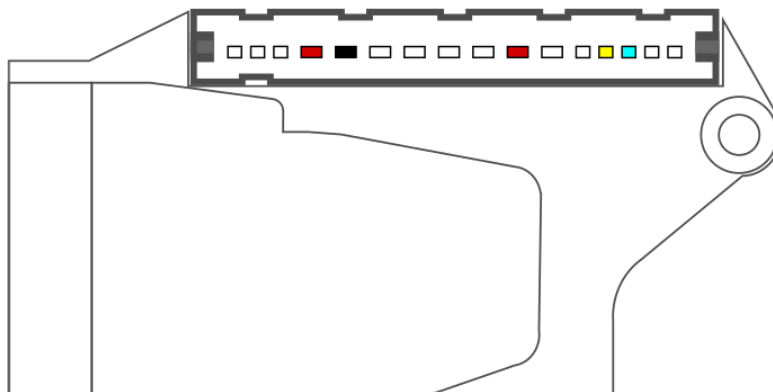

v.3

2026-02-11

PCMflash

Transmission Control Unit

ZF 8HP55A (0BK)/8HP65A (0D5)

ZF 8HP55A (0BK)

+12V	RED	CAN-L	CYAN
GND	BLACK	CAN-H	YELLOW

ZF 8HP65A (0D5)