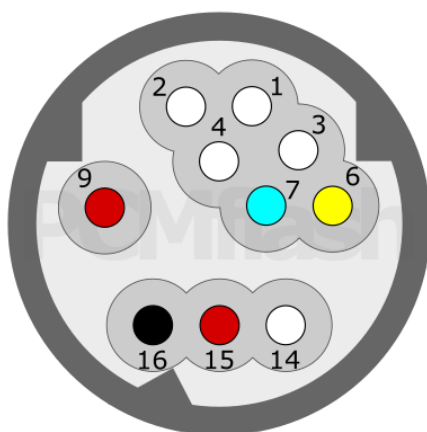

PCMflash

Transmission Control Unit

7DCT300

Connection version 1

+12V	T2: 1, 31, 18	CAN-L	T2: 22
GND	T2: 2	CAN-H	T2: 21

Connection version 2

+12V	T2: 1, 31, 18	CAN-L	T2: 35
GND	T2: 2	CAN-H	T2: 34

BMW

pcmflash.ru

v.1

2023-07-01

PCMflash

Transmission Control Unit

Getrag 7DCT

+12V	T2: 1, 31, 18	CAN-L	T2: 35
GND	T2: 6	CAN-H	T2: 34

CHERY

pcmflash.ru

v.1

2022-11-01

PCMflash

Transmission Control Unit

DQ380/DQ381/DQ500 TCU

+12V	9, 15	CAN-L	7
GND	16	CAN-H	6

VAG