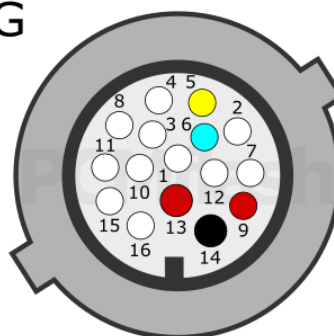

Тип 2/Тип 2

+12V	9, 13	CAN-L	6
GND	14	CAN-H	5