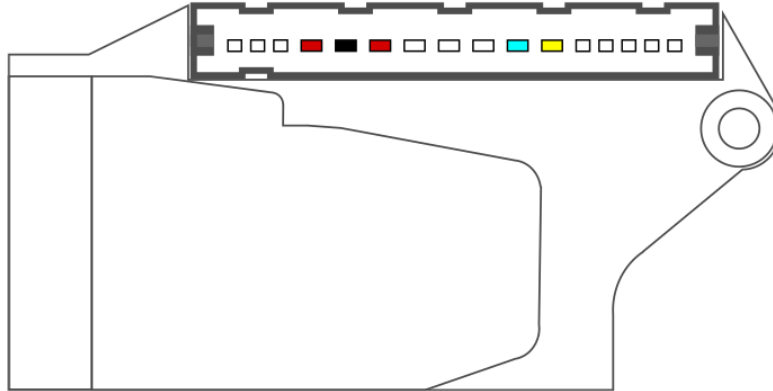

v.3

2026-02-11

PCMflash

Transmission Control Unit

ZF 8HP55A (0BK)/8HP65A (0D5)

ZF 8HP55A (0BK)

+12V	RED	CAN-L	CYAN
GND	BLACK	CAN-H	YELLOW

ZF 8HP65A (0D5)