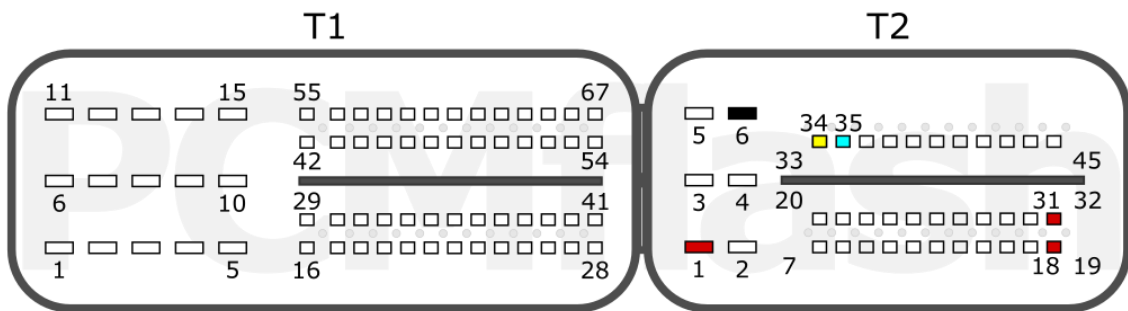

pcmflash.ru

v.1

2023-07-01

PCMflash

Transmission Control Unit

Getrag 7DCT

+12V	T2: 1, 31, 18	CAN-L	T2: 35
GND	T2: 6	CAN-H	T2: 34

CHERY