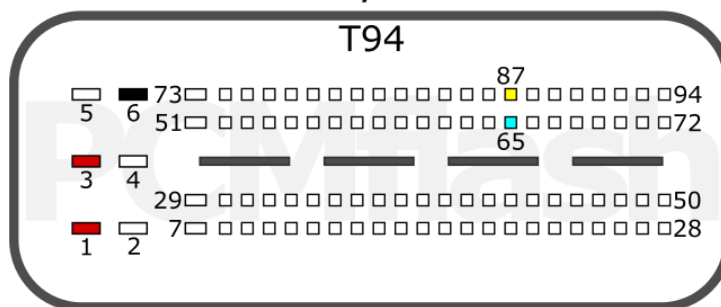

PCMflash

Transmission Control Unit

TC60/TC80 TCU

TC60/TC80

+12V	T94: 1, 3	CAN-L	T94: 65
GND	T94: 6	CAN-H	T94: 87

K/H

pcmflash.ru

v.2

2023-08-07