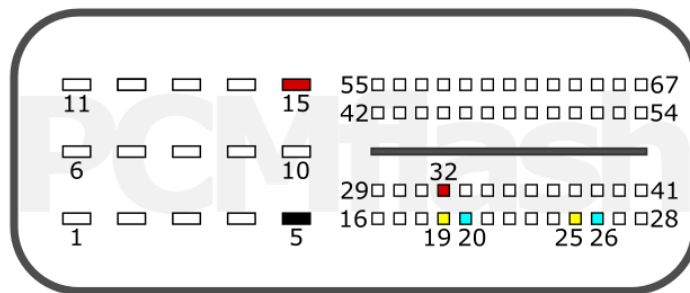

PCMflash

Transmission Control Unit

7DCT300 (HYCET) TCU

+12V	15, 32	CAN-L	20 + 26
GND	5	CAN-H	19 + 25

HAVAL

pcmflash.ru

v.2

2023-08-19