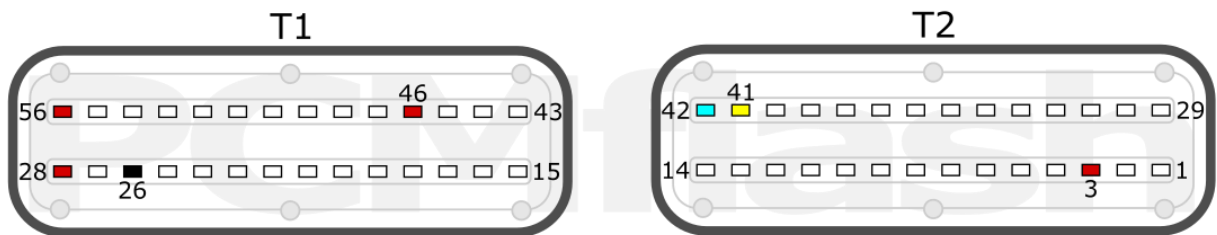

PCMflash module 86

China Gearbox

Contents/Оглавление

Contents/Оглавление.....	2
CHERY CVT19 (EAST80.11) TCU.....	3
CHERY CVT25 (EAST80.13) TCU.....	4
GEELY DSI 6AT TCU.....	5
HAVAL 7DCT300 (HUCET) TCU	6
HAVAL 7DCT450 (EAST80.D1) TCU.....	7

PCMflash

Transmission Control Unit
CVT19 (EAST80.11) TCU

+12V	T1: 28, 46, 56; T2: 3	CAN-L	T2: 42
GND	T1: 26	CAN-H	T2: 41

CHERY

pcmflash.ru

v.1

2022-06-11

PCMflash

Transmission Control Unit
CVT25 (EAST80.13) TCU

+12V	T1: 28, 53	CAN-L	T2: 8
GND	T1: 17, 56	CAN-H	T2: 36

CHERY

pcmflash.ru

v.1

2022-06-11

PCMflash

Transmission Control Unit