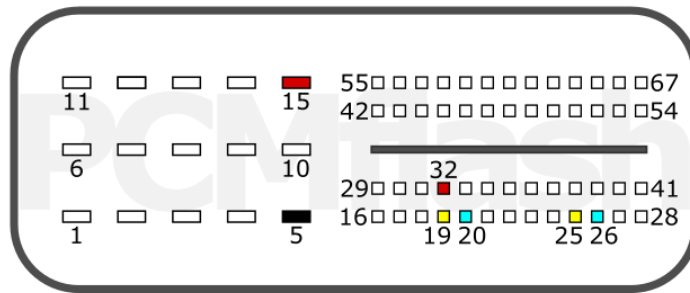

PCMflash

Transmission Control Unit

7DCT300 (HYCET) TCU

+12V	15, 35	CAN-L	20 + 26
GND	5	CAN-H	19 + 25

HAVAL

pcmflash.ru

v.1

2023-04-22