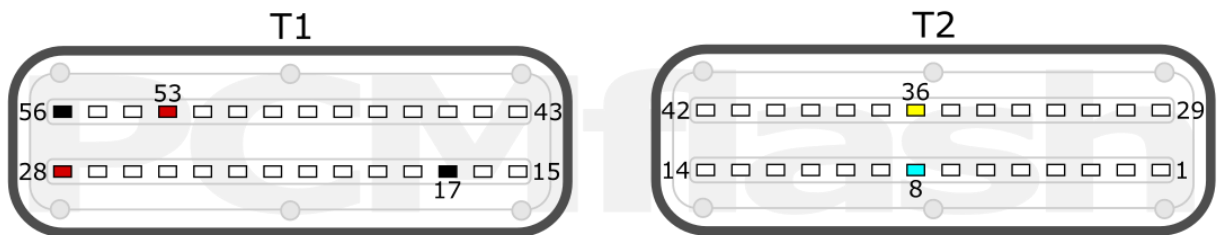

PCMflash

Transmission Control Unit
CVT19 (EAST80.11) TCU

+12V	T1: 28, 46, 56; T2: 3	CAN-L	T2: 42
GND	T1: 26	CAN-H	T2: 41

CHERY

pcmflash.ru

v.1

2022-06-11

PCMflash

Transmission Control Unit
CVT25 (EAST80.13) TCU

+12V	T1: 28, 53	CAN-L	T2: 8
GND	T1: 17, 56	CAN-H	T2: 36

CHERY

pcmflash.ru

v.1

2022-06-11

PCMflash

Transmission Control Unit