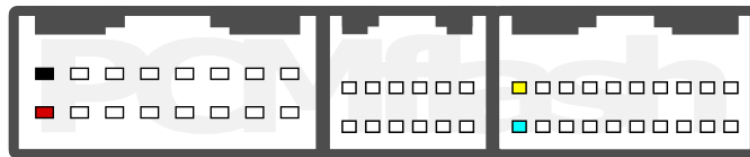

PCMflash

Transmission Control Unit

DSI 6AT TCU

+12V	RED	CAN-L	CYAN
GND	BLACK	CAN-H	YELLOW

GEELY

pcmflash.ru

v.1

2022-06-11