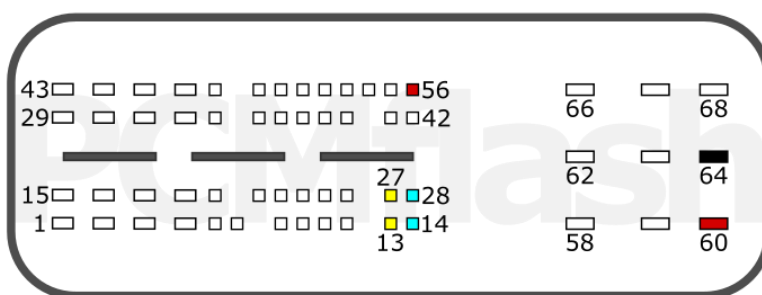

PCMflash

Transmission Control Unit

7DCT450 (EAST80.D1) TCU

+12V	56, 60	CAN-L	28 + 14
GND	64	CAN-H	27 + 13

HAVAL

pcmflash.ru

v.2

2023-04-22