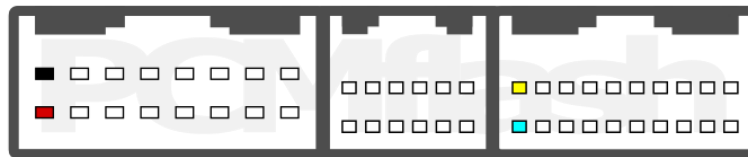

PCMflash

Transmission Control Unit

DSI 6AT TCU

+12V	RED	CAN-L	CYAN
GND	BLACK	CAN-H	YELLOW

GEELY

pcmflash.ru

v.1

2022-06-11