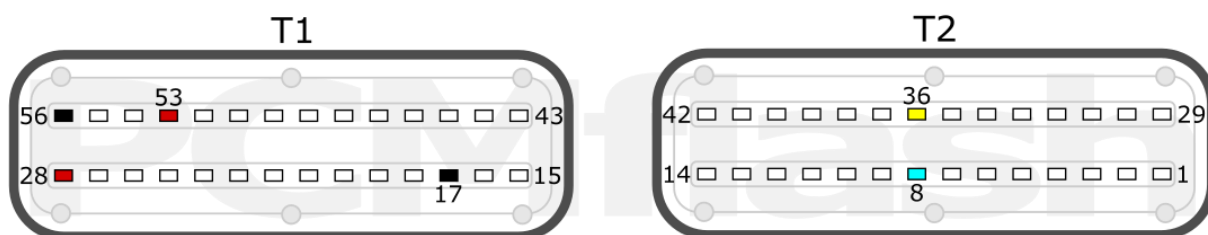

PCMflash

Transmission Control Unit

CVT25 (EAST80.13) TCU

+12V	T1: 28, 53	CAN-L	T2: 8
GND	T1: 17, 56	CAN-H	T2: 36

CHERY

pcmflash.ru

v.1

2022-06-11