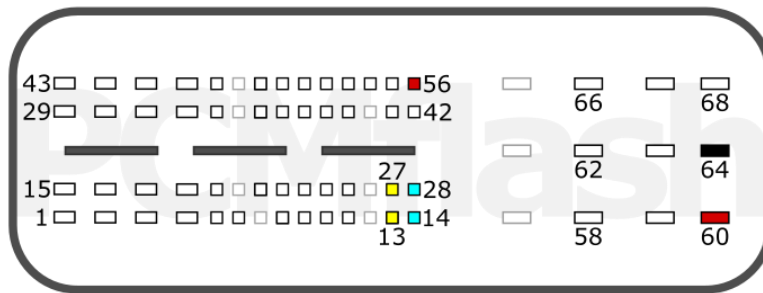

HAVAL 7DCT450 (EAST80.D1) TCU

PCMflash

Transmission Control Unit

7DCT450 (EAST80.D1) TCU

+12V	56, 60	CAN-L	28+14
GND	64	CAN-H	27+13

HAVAL

pcmflash.ru

v.3

2024-03-13