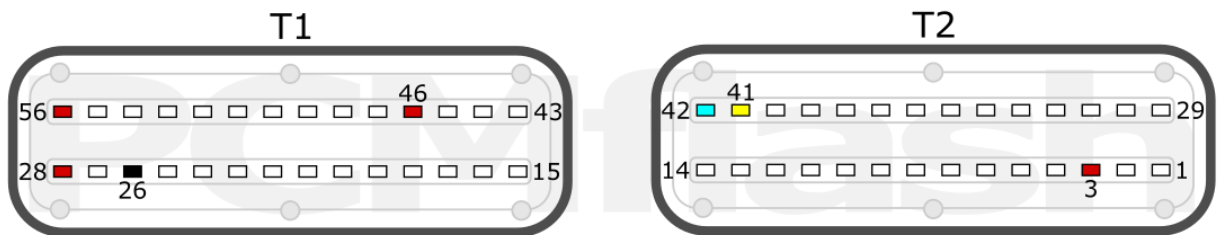

PCMflash module 86

China Gearbox

Contents/Оглавление

Contents/Оглавление.....	2
CHERY CVT19 (EAST80.11) TCU.....	3
CHERY CVT25 (EAST80.13) TCU.....	4
GEELY 7DCT330 TCU.....	5
GEELY DSI 6AT TCU.....	6
HAVAL 7DCT300 (HYCET) TCU.....	7
HAVAL 7DCT450 (EAST80.D1) TCU.....	8
HUANGHAI A8R50 (ATDG-81-9.4).....	9

PCMflash

Transmission Control Unit
CVT19 (EAST80.11) TCU

+12V	T1: 28, 46, 56; T2: 3	CAN-L	T2: 42
GND	T1: 26	CAN-H	T2: 41

CHERY

pcmflash.ru

v.1

2022-06-11

PCMflash

Transmission Control Unit

CVT25 (EAST80.13) TCU

+12V	T1: 28, 53	CAN-L	T2: 8
GND	T1: 17, 56	CAN-H	T2: 36

CHERY

pcmflash.ru

v.1

2022-06-11

PCMflash

Transmission Control Unit

7DCT330 TCU

Reading / Чтение

+12V	14, 42	CAN-L	24
GND	7	CAN-H	23

Identification, writing / Идентификация, запись

+12V	14, 42	CAN-L	27
GND	7	CAN-H	26

GEELY

pcmflash.ru