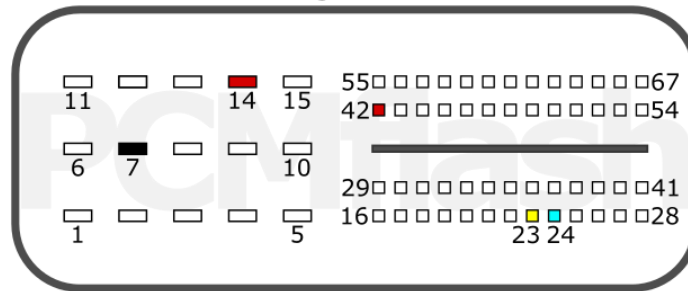

Transmission Control Unit

CVT25 (EAST80.13) TCU

+12V	T1: 28, 53	CAN-L	T2: 8
GND	T1: 17, 56	CAN-H	T2: 36

CHERY

pcmflash.ru

v.1

2022-06-11

PCMflash

Transmission Control Unit

7DCT330 TCU

Reading / Чтение

+12V	14, 42	CAN-L	24
GND	7	CAN-H	23

Identification, writing / Идентификация, запись

+12V	14, 42	CAN-L	27
GND	7	CAN-H	26

GEELY

pcmflash.ru