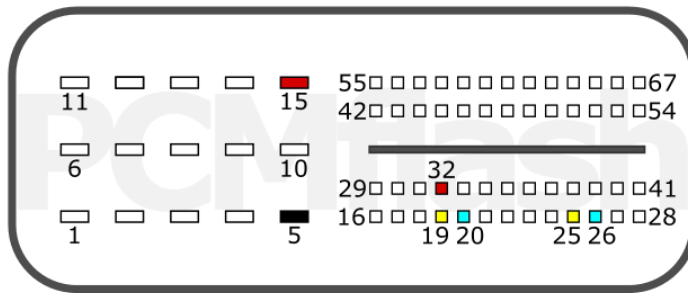

PCMflash

Transmission Control Unit

7DCT300 (HYCET) TCU

+12V	15, 32	CAN-L	20 + 26
GND	5	CAN-H	19 + 25

HAVAL

pcmflash.ru

v.2

2023-08-19