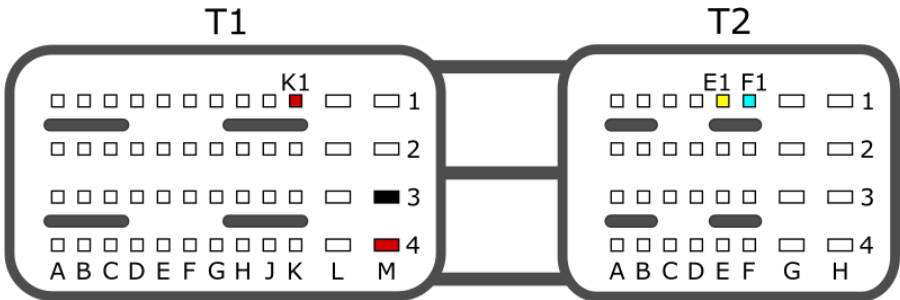

PCMflash module 86

China Gearbox

Contents/Оглавление

Contents/Оглавление.....	2
CHANGAN 5DCT (EAST80.51) TCU.....	3
CHERY CVT19 (EAST80.11) TCU.....	4
CHERY CVT25 (EAST80.13) TCU.....	5
GEELY 7DCT330 TCU.....	6
GEELY DSI 6AT TCU.....	7
HAVAL 7DCT300 (HYCET) TCU.....	8
HAVAL 7DCT300 CAN-FD (HYCET) TCU.....	9
HAVAL 7DCT450 (EAST80.D1) TCU.....	10
HUANGHAI A8R50 (ATDG-81-9.4).....	11

PCMflash

Transmission Control Unit
CHANGAN 5DCT (EAST80.51) TCU

+12V	T1: K1, M4	CAN-L	T2: F1
GND	T1: M3	CAN-H	T2: E1

CHINA

PCMflash

Transmission Control Unit

CVT19 (EAST80.11) TCU

+12V	T1: 28, 46, 56; T2: 3	CAN-L	T2: 42
GND	T1: 26	CAN-H	T2: 41

CHERY

pcmflash.ru

v.1

2022-06-11

PCMflash

Transmission Control Unit
CVT25 (EAST80.13) TCU

+12V	T1: 28, 53	CAN-L	T2: 8
GND	T1: 17, 56	CAN-H	T2: 36

CHERY

pcmflash.ru

v.1

2022-06-11

PCMflash

Transmission Control Unit

7DCT330 TCU

Reading / Чтение

+12V	14, 42	CAN-L	24
GND	7	CAN-H	23