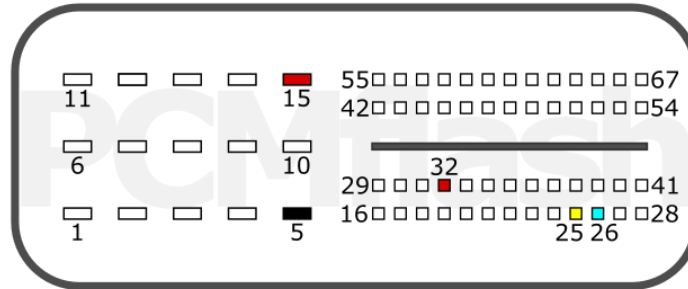

Identification, writing / Идентификация, запись

+12V	15, 32	CAN-L*	26
GND	5	CAN-H*	25

* CAN-FD enabled adapter required/Требуется адаптер с поддержкой CAN-FD

HAVAL

pcmflash.ru

v.1

2024-12-11