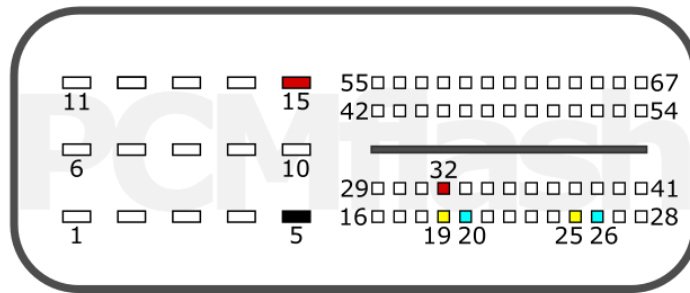

PCMflash

Transmission Control Unit

7DCT300 (HYCET) TCU

+12V	15, 32	CAN-L	20 + 26
GND	5	CAN-H	19 + 25

HAVAL

pcmflash.ru

v.2

2023-08-19