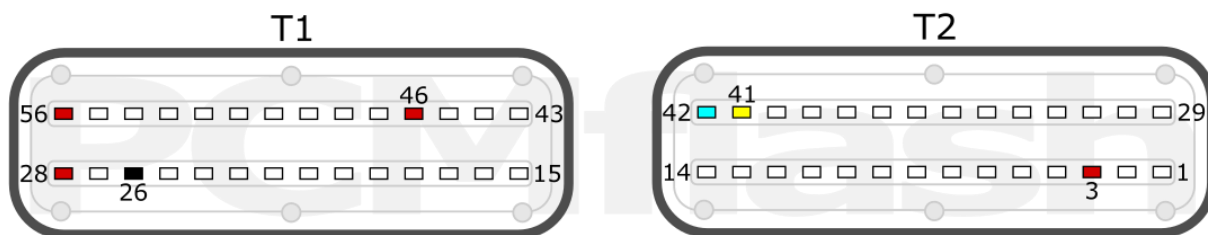

PCMflash

Transmission Control Unit
CHANGAN 5DCT (EAST80.51) TCU

+12V	T1: K1, M4	CAN-L	T2: F1
GND	T1: M3	CAN-H	T2: E1

CHINA

PCMflash

Transmission Control Unit

CVT19 (EAST80.11) TCU

+12V	T1: 28, 46, 56; T2: 3	CAN-L	T2: 42
GND	T1: 26	CAN-H	T2: 41