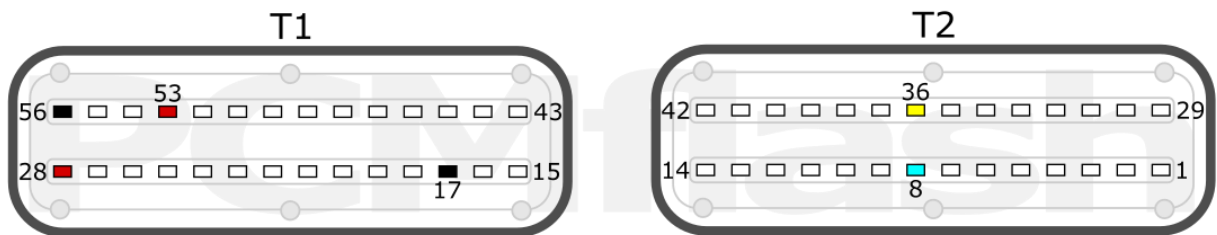

CHERY

pcmflash.ru

v.1

2022-06-11

PCMflash

Transmission Control Unit
CVT25 (EAST80.13) TCU

+12V	T1: 28, 53	CAN-L	T2: 8
GND	T1: 17, 56	CAN-H	T2: 36

CHERY