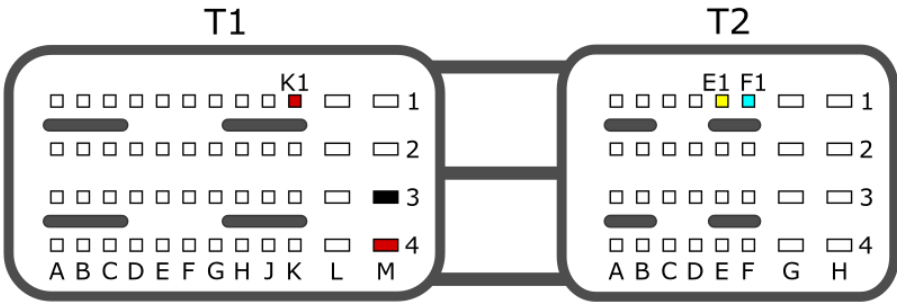

PCMflash

Transmission Control Unit
5DCT (EAST80.51) TCU

+12V	T1: K1, M4	CAN-L	T2: F1
GND	T1: M3	CAN-H	T2: E1

CHANGAN

pcmflash.ru

v.2

2025-04-15