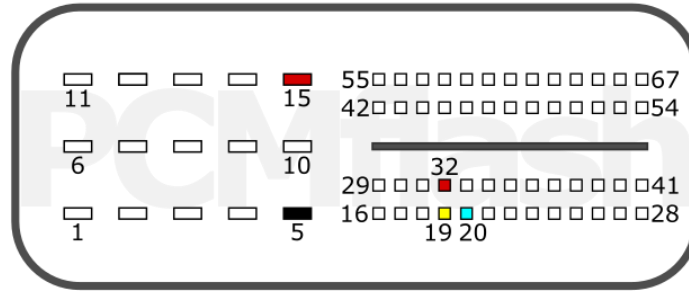

PCMflash

Transmission Control Unit
7DCT300 CAN-FD (HYCET) TCU

Reading / Чтение

+12V	15, 32	CAN-L	20
GND	5	CAN-H	19