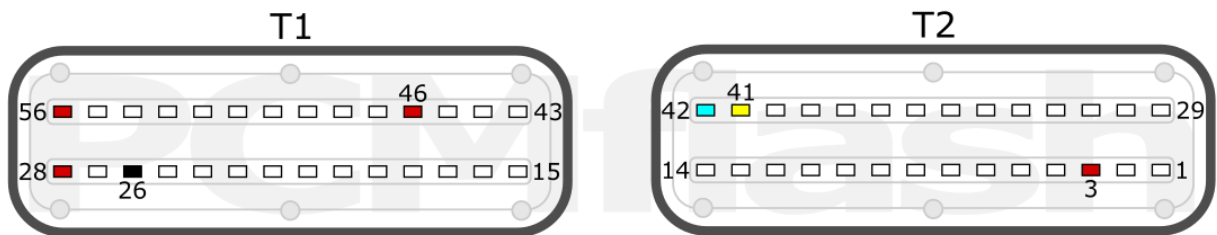

PCMflash

Transmission Control Unit
CVT19 (EAST80.11) TCU

+12V	T1: 28, 46, 56; T2: 3	CAN-L	T2: 42
GND	T1: 26	CAN-H	T2: 41

CHERY

pcmflash.ru

v.1

2022-06-11