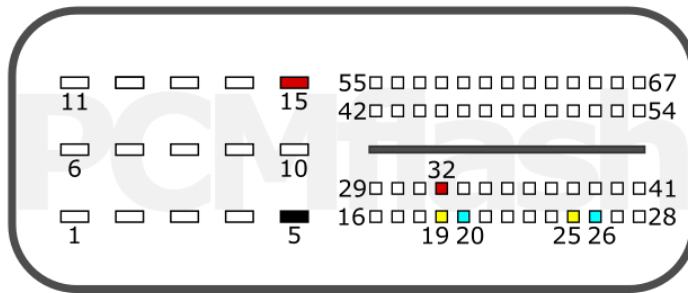

GEELY

pcmflash.ru

v.1

2022-06-11

PCMflash

Transmission Control Unit

7DCT300 (HYCET) TCU

+12V	15, 32	CAN-L	20 + 26
GND	5	CAN-H	19 + 25