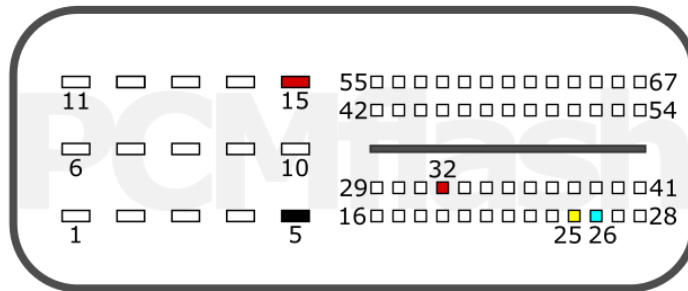

PCMflash

Transmission Control Unit
A8R50 (ATDG-81-9.4)

Reading / Чтение

+12V	15, 32	CAN-L	26
GND	5	CAN-H	25