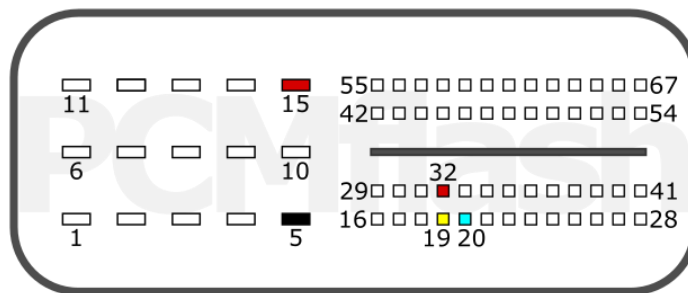

PCMflash

Transmission Control Unit

7WDCT (ATDG-81-9.4)

+12V	15, 32	CAN-L	20
GND	5	CAN-H	19

GAC

pcmflash.ru

v.1

2025-03-24