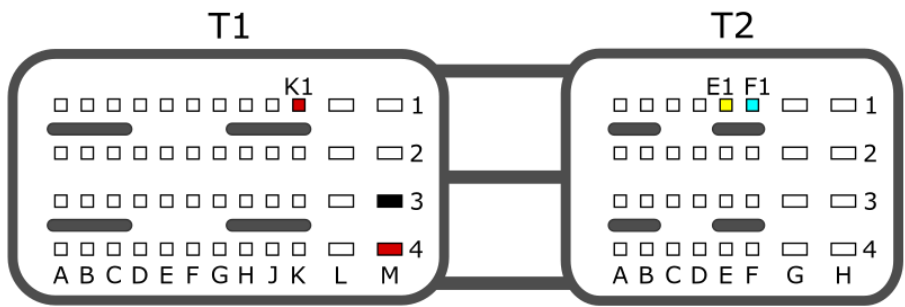

HUANGHAI

JAC

pcmflash.ru

v.2

2026-03-17

PCMflash

Transmission Control Unit
5DCT/DF727 (EAST80.51/C1) TCU

+12V	T1: K1, M4	CAN-L	T2: F1
GND	T1: M3	CAN-H	T2: E1