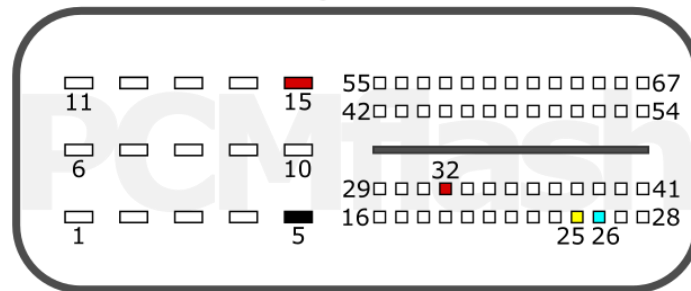

PCMflash

Transmission Control Unit

DCT270/DCT300 (ATDG-81-9.4) TCU

Reading / Чтение

+12V	15, 32	CAN-L	26
GND	5	CAN-H	25