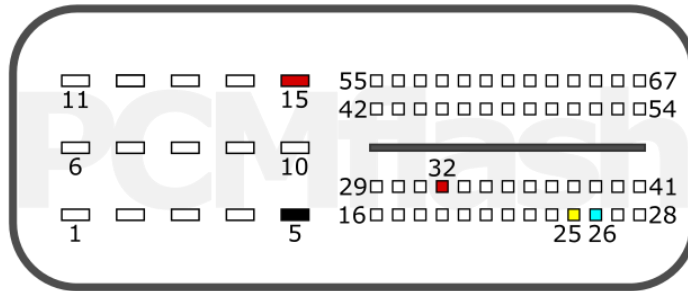

CHANGAN

pcmflash.ru

v.3

2025-11-08

PCMflash

Transmission Control Unit
DF727/DF733 (ATDG-81-9.4) TCU

Reading / Чтение

+12V	15, 32	CAN-L	26
GND	5	CAN-H	25