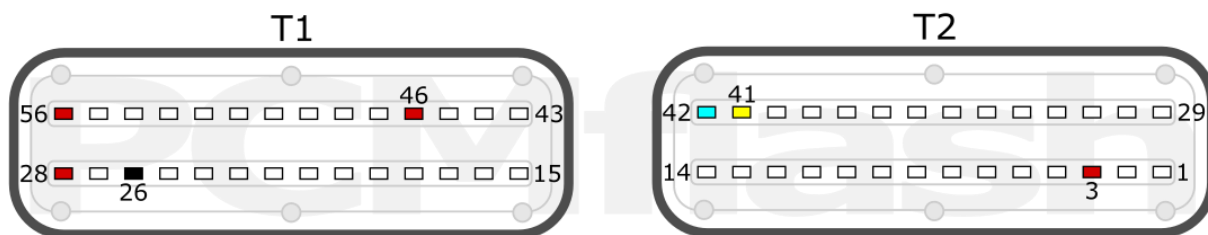

PCMflash

Transmission Control Unit

CVT19 (EAST80.11) TCU

+12V	T1: 28, 46, 56; T2: 3	CAN-L	T2: 42
GND	T1: 26	CAN-H	T2: 41

CHERY

pcmflash.ru

v.1

2022-06-11