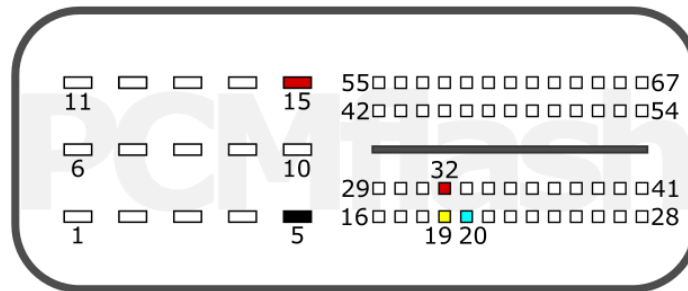

Identification, writing / Идентификация, запись

+12V	15, 32	CAN-L	20
GND	5	CAN-H	19

CHANGAN

JAC

JETOUR

pcmflash.ru

v.2

2025-11-08