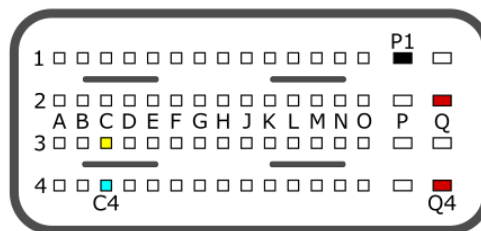

PCMflash

Transmission Control Unit

SWM 7DCT (TCU-C6)

+12V	Q2, Q4	CAN-L	C4
GND	P1	CAN-H	C3

SWM

pcmflash.ru

v.1

2026-03-23