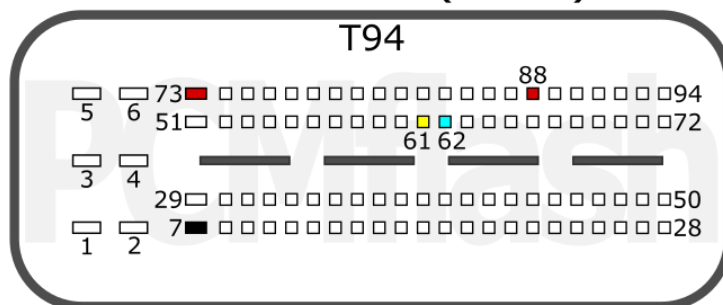

PCMflash module 88

Ford AdBlue

PCMflash

AdBlue Control Module

DCU17PC01 (CK41)/DCU17PC43 (KV6A)

DCU17PC01 (CK41)

+12V	73, 88	CAN-L	62
GND	7	CAN-H	61

DCU17PC43 (KV6A)

+12V	3, 44	CAN-L	43
GND	4	CAN-H	21

FORD

pcmflash.ru

v.1

2024-04-12