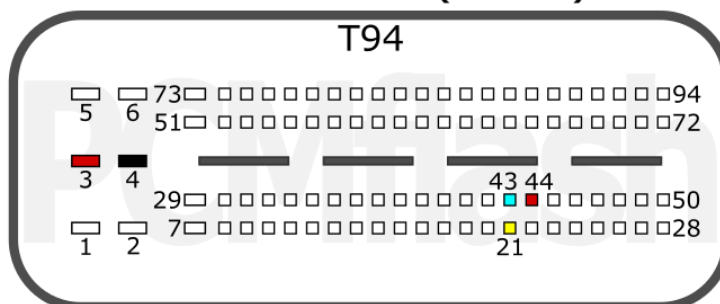

PCMflash module 88

Ford AdBlue

PCMflash

AdBlue Control Module

DCU17PC01 (CK41)/DCU17PC43 (KV6A)

DCU17PC01 (CK41)

+12V	73, 88	CAN-L	62
GND	7	CAN-H	61

DCU17PC43 (KV6A)

+12V	3, 44	CAN-L	43
GND	4	CAN-H	21

FORD

pcmflash.ru

v.1

2024-04-12