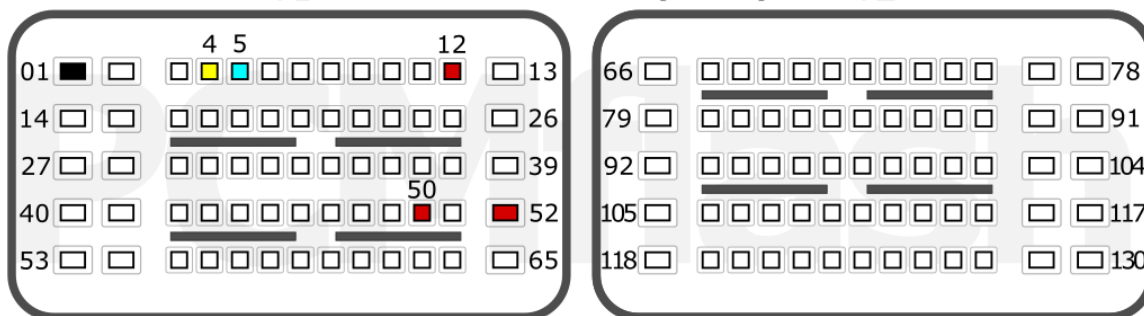

PCMflash module 89

China MG1

PCMflash

Transmission Control Unit

MG1Uxxx

T1 MG1UA008 (UP8) T2

+12V	T1: 12, 50, 52	CAN-L	T1: 5
GND	T1: 1	CAN-H	T1: 4

T1 MG1US008 (UD8) T2