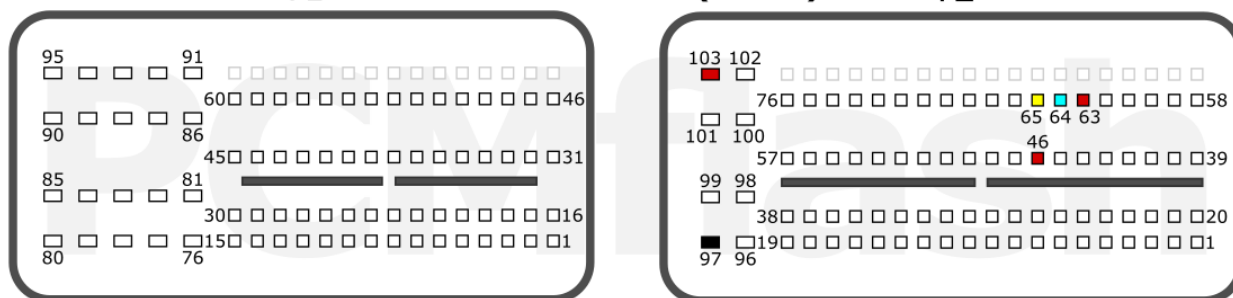

PCMflash module 89

China MG1

PCMflash

Transmission Control Unit

MG1Uxxx

T1 MG1UA008 (UP8) T2

+12V	T1: 12, 50, 52	CAN-L	T1: 5
GND	T1: 1	CAN-H	T1: 4

T1 MG1US008 (UD8) T2