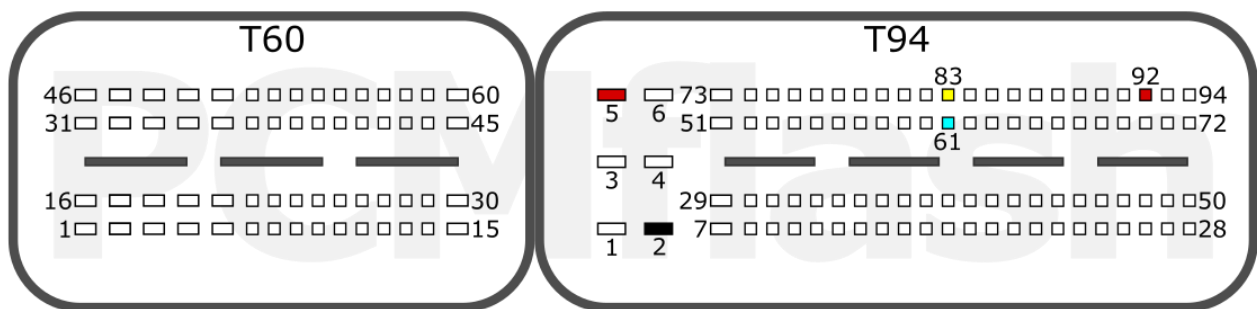

PCMflash

Engine Control Unit

MG1CS026

+12V	T94: 5; 92	CAN-L	T94: 61
GND	T94: 2	CAN-H	T94: 83

SUZUKI

pcmflash.ru

v.1

2023-09-24