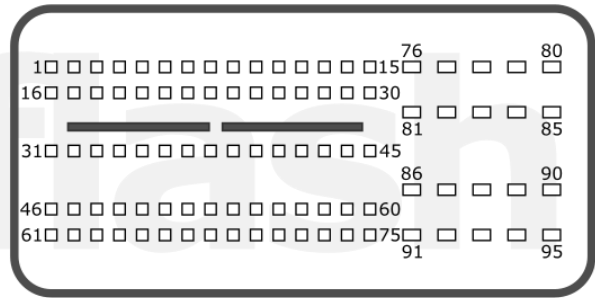

T2

+12V	T1: 82, 103	CAN-L	T1: 64
GND	T1: 97	CAN-H	T1: 83

FORD

pcmflash.ru

v.1

2023-09-10