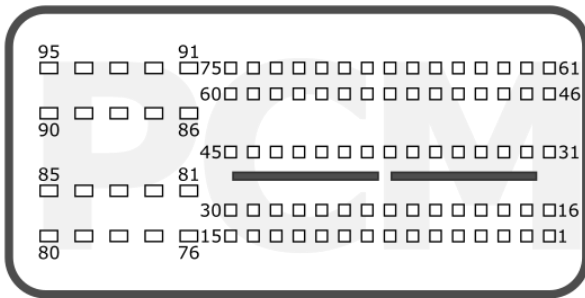

+12V	T2: 102, 64	CAN-L	T2: 66
GND	T2: 97	CAN-H	T2: 67

T1 MG1CS017 T2