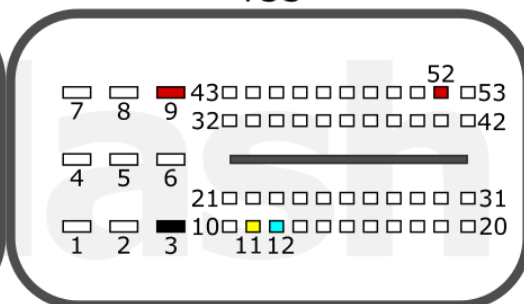

VD1CC001

T86

T53

+12V	T53: 9, 52	CAN-L	T53: 15
GND	T53: 3	CAN-H	T53: 14

TRUCKS

pcmflash.ru

v.1

2024-08-07