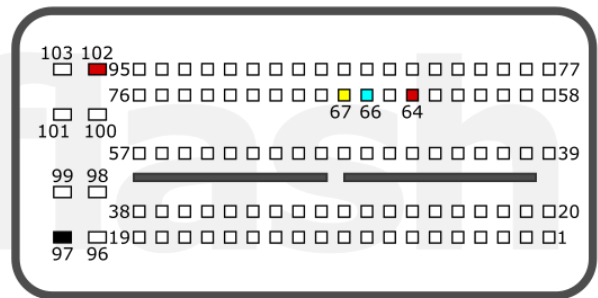

Engine Control Unit

MG1CS016/017

T1 MG1CS016 T2

+12V	T2: 102, 64	CAN-L	T2: 66
GND	T2: 97	CAN-H	T2: 67

T1 MG1CS017 T2

+12V	T2: 102, 64	CAN-L	T2: 66
GND	T2: 97	CAN-H	T2: 67

FORD

pcmflash.ru