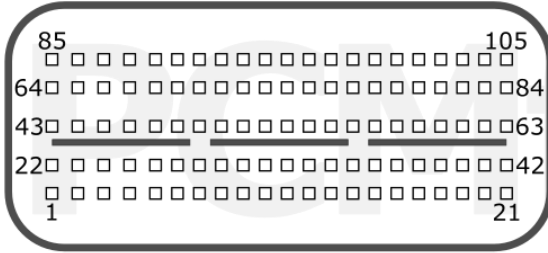

v.1

2023-09-17

PCMflash

Engine Control Unit

MG1CS001/111

T105

T91

+12V	T91: 6, 50	CAN-L	T91: 80
GND	T91: 2	CAN-H	T91: 79