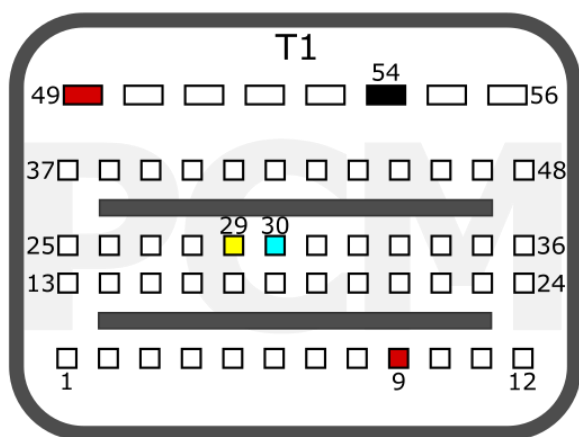

PCMflash

Engine Control Unit

MG1CA007

+12V	T1: 9, 49	CAN-L	T1: 30
GND	T1: 54	CAN-H	T1: 29

POLARIS

pcmflash.ru

v.1

2023-09-23