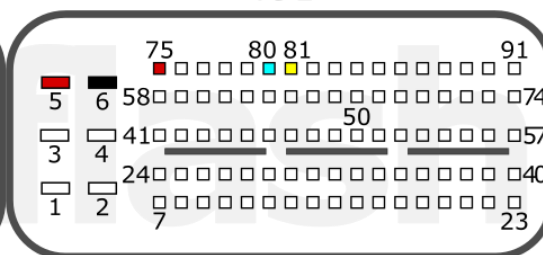

PCMflash

Engine Control Unit

MD1CS089

T105

T91

+12V	T91: 5, 75	CAN-L	T91: 80
GND	T91: 6	CAN-H	T91: 81

CHINA

pcmflash.ru

v.1

2023-09-17