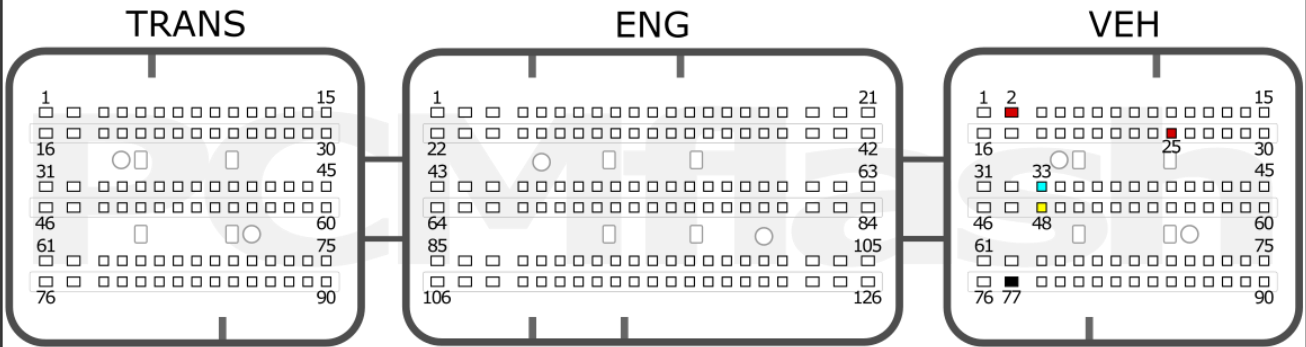

PCMflash

Engine Control Unit

MG1CS036

+12V	VEH: 2, 25	CAN-L	VEH: 33
GND	VEH: 77	CAN-H	VEH: 48

FORD

pcmflash.ru

v.1

2023-10-21