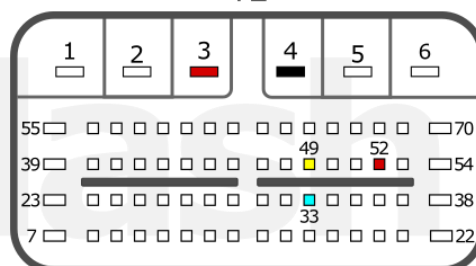

v.2

2024-01-08

PCMflash

Engine Control Unit

MD1CS003, MG1CS032

T1

T2

+12V	T2: 3, 52	CAN-L	T2: 33
GND	T2: 4	CAN-H	T2: 49