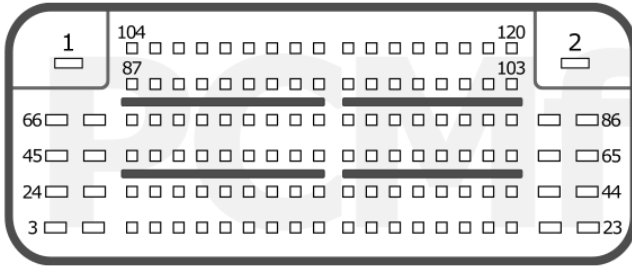

PSA

pcmflash.ru

v.1

2023-09-17

PCMflash

Engine Control Unit

MG1CS042

T1