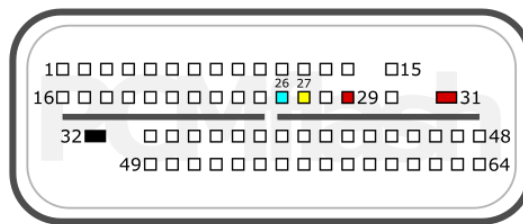

BMW

pcmflash.ru

v.2

2024-12-11

PCMflash

Transmission Control Unit

T93

+12V	29, 31	CAN-L	26
GND	32	CAN-H	27