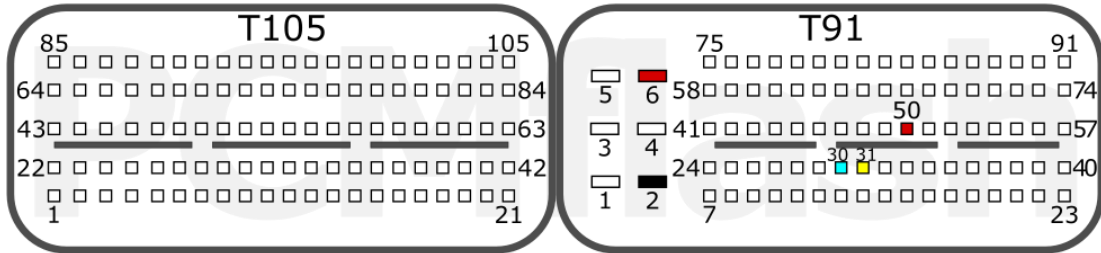

+12V	T91: 6, 50	CAN-L	T91: 52
GND	T91: 2	CAN-H	T91: 51

HW: H30

+12V	T91: 6, 50	CAN-L	T91: 30
GND	T91: 2	CAN-H	T91: 31

Connection version 3

+12V	T91: 6, 50	CAN-L	T91: 13
GND	T91: 2	CAN-H	T91: 14

VAG

pcmflash.ru