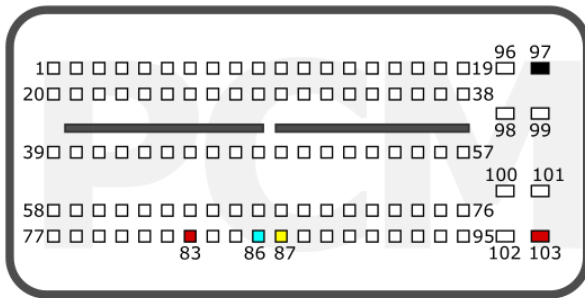

PCMflash

Engine Control Unit

MD1CS015

T1