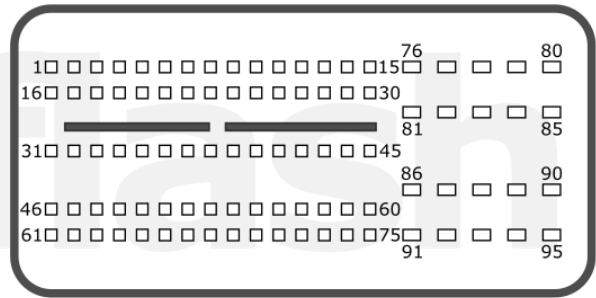

PCMflash

Engine Control Unit

MD1CS015

T1

T2

+12V	T1: 83, 103	CAN-L	T1: 86
GND	T1: 97	CAN-H	T1: 87

FORD

pcmflash.ru

v.1

2023-09-10