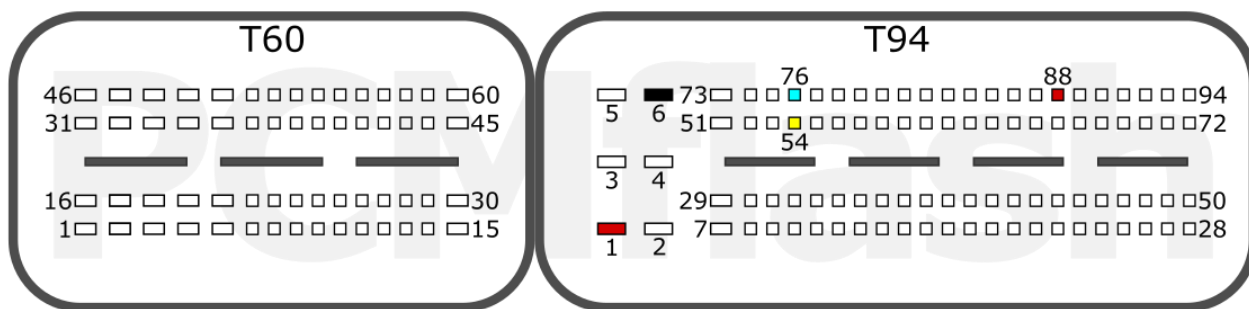

TRUCKS

pcmflash.ru

v.1

2023-09-24

PCMflash

Engine Control Unit

MD1CC878 (TYPE 2)

+12V	T94: 1; 88	CAN-L	T94: 76
GND	T94: 6	CAN-H	T94: 54