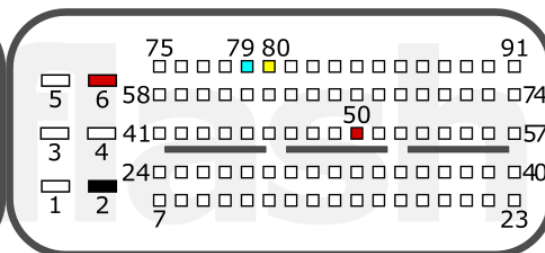

v.1

2023-09-24

PCMflash

Engine Control Unit

MG1CS163

T105

T91

+12V	T91: 6, 50	CAN-L	T91: 79
GND	T91: 2	CAN-H	T91: 80