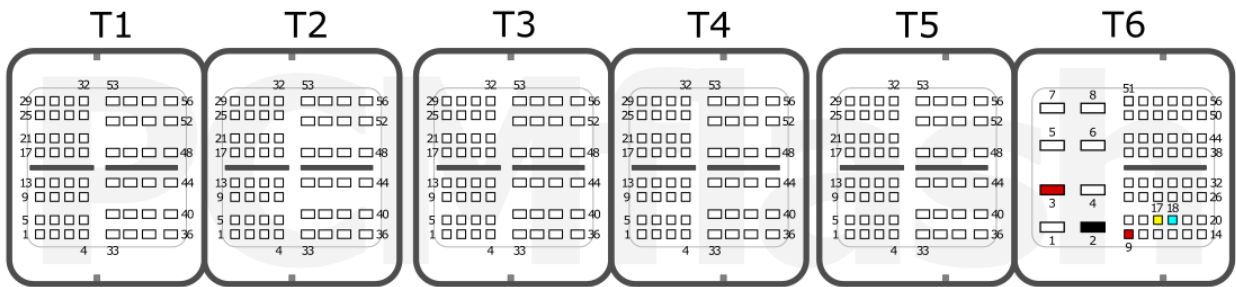

VAG

pcmflash.ru

v.1

2023-09-17

PCMflash

Engine Control Unit

MG1CS008

+12V	T6: 3; 9	CAN-L	T6: 18
GND	T6: 2	CAN-H	T6: 17