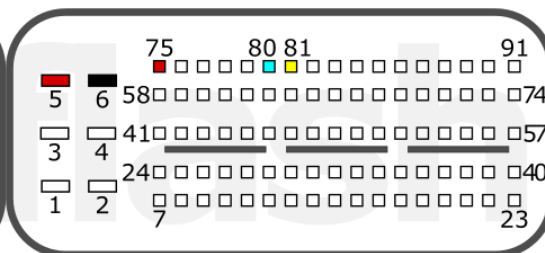

T91

+12V	T91: 5, 75	CAN-L	T91: 80
GND	T91: 6	CAN-H	T91: 81

CNH

pcmflash.ru

v.1

2023-09-23