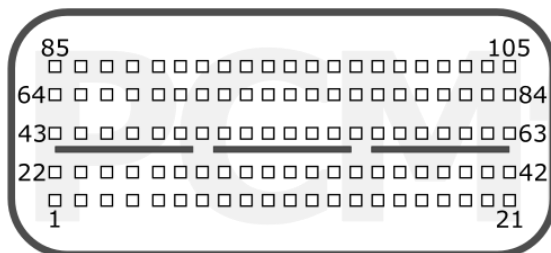

v.1

2023-09-24

PCMflash

Engine Control Unit

MG1CS163

T105

T91

+12V	T91: 6, 50	CAN-L	T91: 79
GND	T91: 2	CAN-H	T91: 80