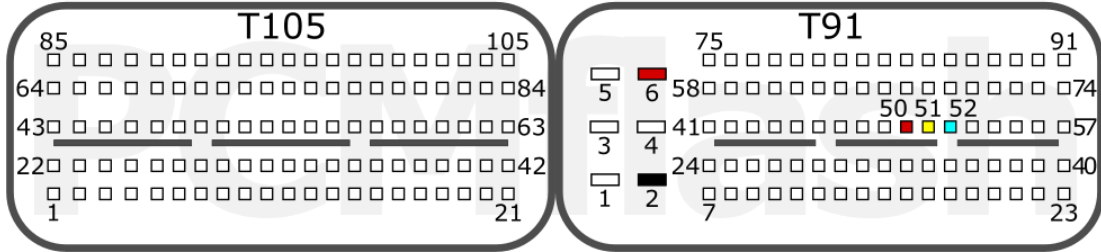

+12V	T91: 6, 50	CAN-L	T91: 52
GND	T91: 2	CAN-H	T91: 51

HW: H30

+12V	T91: 6, 50	CAN-L	T91: 30
GND	T91: 2	CAN-H	T91: 31

Connection version 3

+12V	T91: 6, 50	CAN-L	T91: 13
GND	T91: 2	CAN-H	T91: 14

VAG

pcmflash.ru