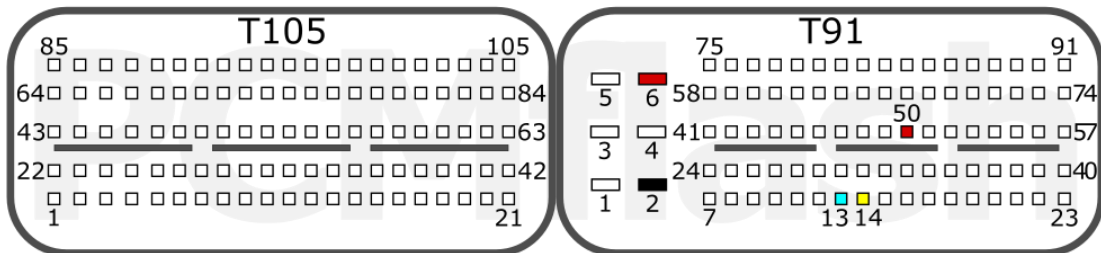

+12V	T91: 6, 50	CAN-L	T91: 52
GND	T91: 2	CAN-H	T91: 51

HW: H30

+12V	T91: 6, 50	CAN-L	T91: 30
GND	T91: 2	CAN-H	T91: 31

Connection version 3

+12V	T91: 6, 50	CAN-L	T91: 13
GND	T91: 2	CAN-H	T91: 14

VAG

pcmflash.ru