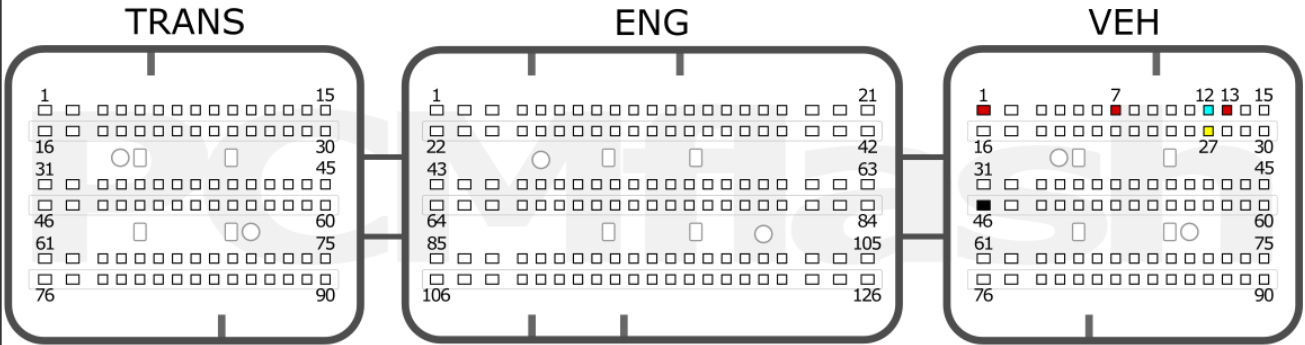

PCMflash

Engine Control Unit

MG1CS018/019

+12V	VEH: 1, 7, 13	CAN-L	VEH: 12
GND	VEH: 46	CAN-H	VEH: 27

FORD

pcmflash.ru

v.1

2023-09-10