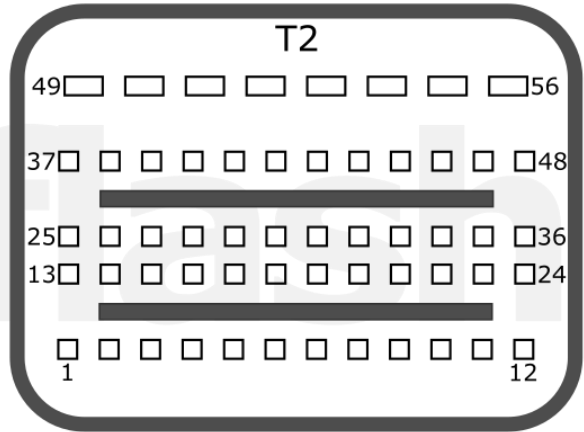

PCMflash

Engine Control Unit

MG1CA920

+12V	T1: 12, 56	CAN-L	T1: 42
GND	T1: 54	CAN-H	T1: 30

CAN-AM

pcmflash.ru

v.1

2023-09-24