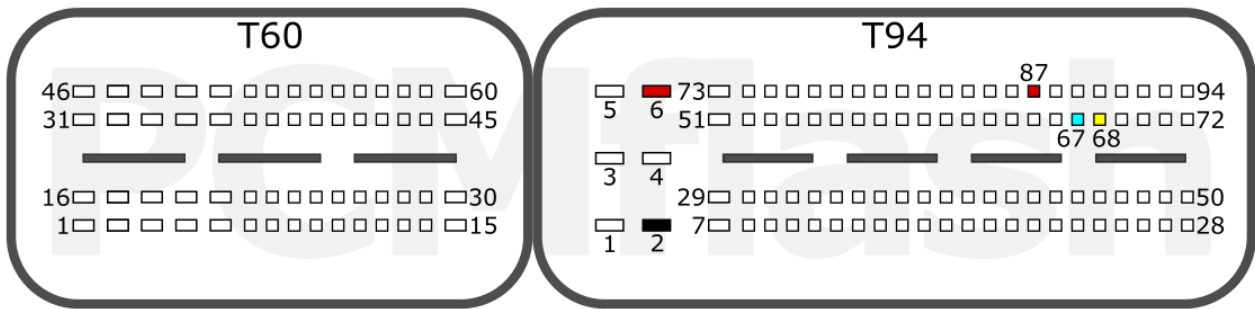

VAG

pcmflash.ru

v.1

2023-09-17

PCMflash

Engine Control Unit

MG1CS011/MG1CA811

+12V	T94: 6; 87	CAN-L	T94: 67
GND	T94: 2	CAN-H	T94: 68