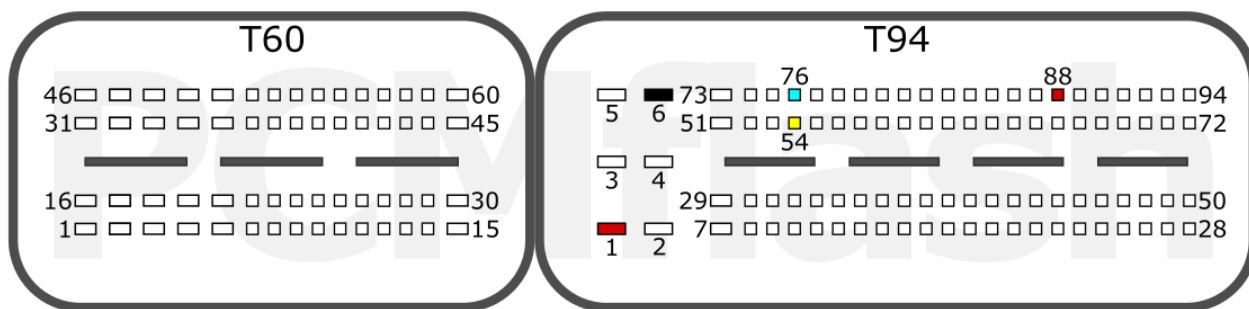

TRUCKS

pcmflash.ru

v.1

2023-09-23

PCMflash

Engine Control Unit

MD1CE100C

+12V	T94: 1; 88	CAN-L	T94: 76
GND	T94: 6	CAN-H	T94: 54