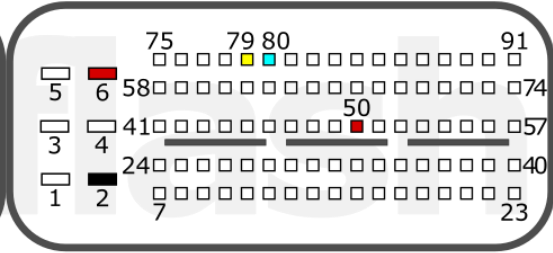

T91

+12V	T91: 6, 50	CAN-L	T91: 80
GND	T91: 2	CAN-H	T91: 79

VAG

pcmflash.ru

v.1

2023-09-17