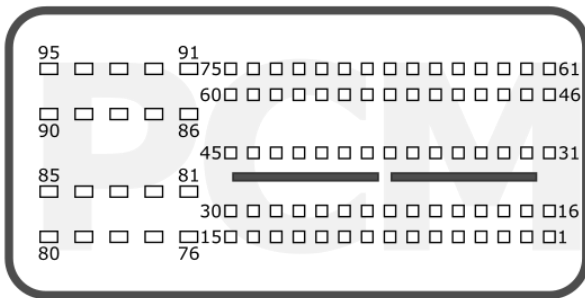

v.1

2025-04-22

PCMflash

Engine Control Unit

MD1CS012

T1

T2

+12V	T2: 103, 42	CAN-L	T2: 82
GND	T2: 97	CAN-H	T2: 83