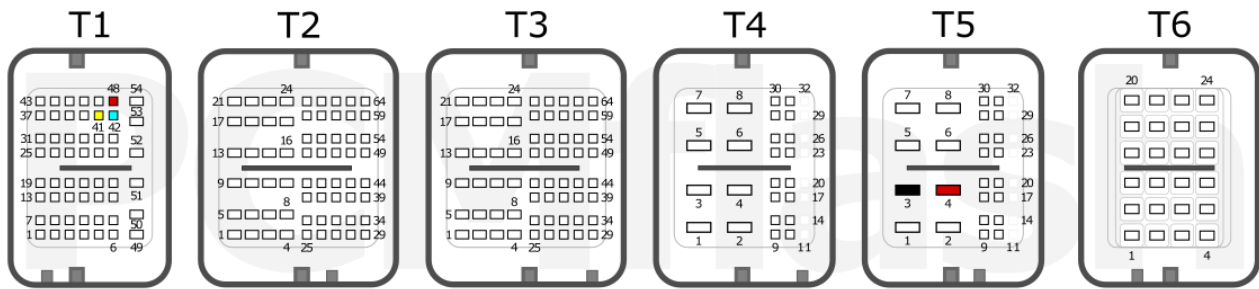

BENTLEY

pcmflash.ru

v.1

2023-09-24

PCMflash

Engine Control Unit

MD1CS001, MD1CP002/032,
MG1CS003/024/201

+12V	T1: 48; T5:4	CAN-L	T1: 42
GND	T5: 3	CAN-H	T1: 41