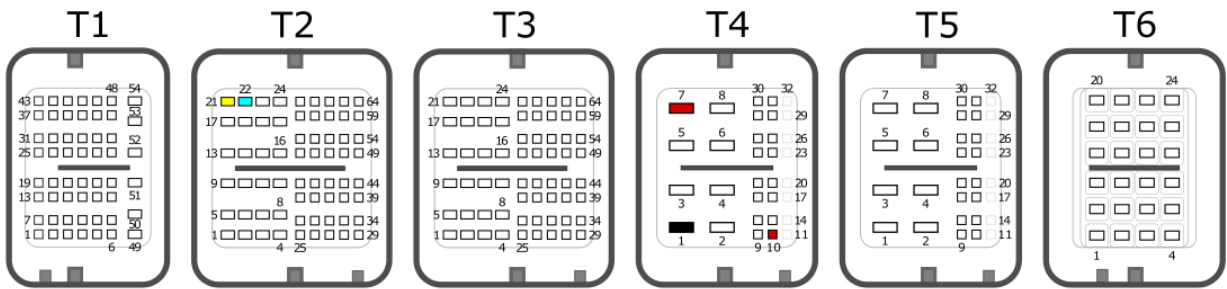

PCMflash

Engine Control Unit

MG1CS028

+12V	T4: 7, 10	CAN-L	T2: 22
GND	T4: 1	CAN-H	T2: 21

JLR

pcmflash.ru

v.1

2025-04-22