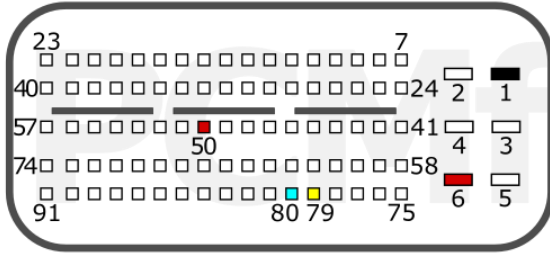

PCMflash

Engine Control Unit

MD1CP004/014

K