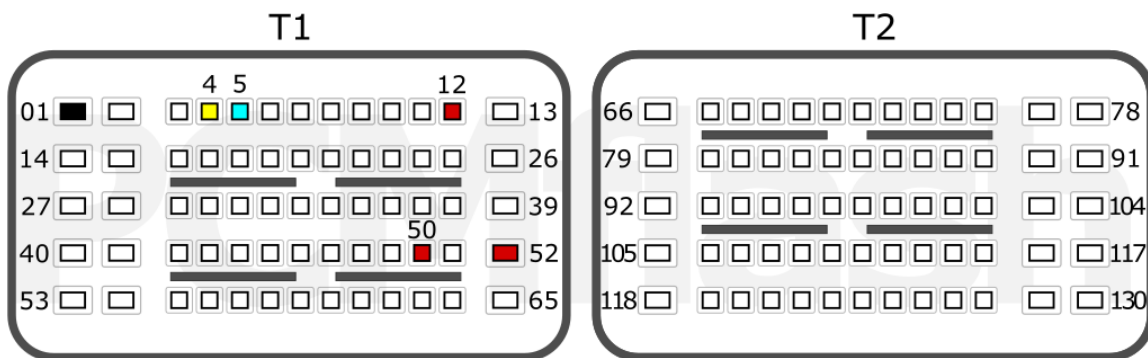

PCMflash

Transmission Control Unit

MG1UA008 (UP8)

+12V	T1: 12, 50, 52	CAN-L	T1: 5
GND	T1: 1	CAN-H	T1: 4

CHINA

pcmflash.ru

v.1

2024-03-01