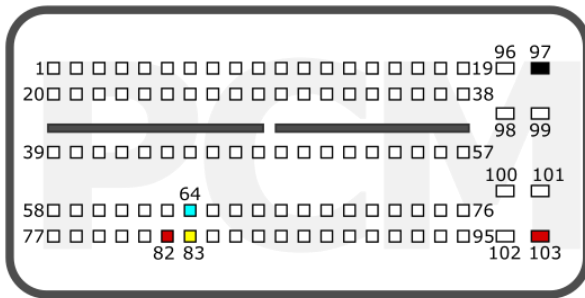

PCMflash

Engine Control Unit

MD1CS005

T1