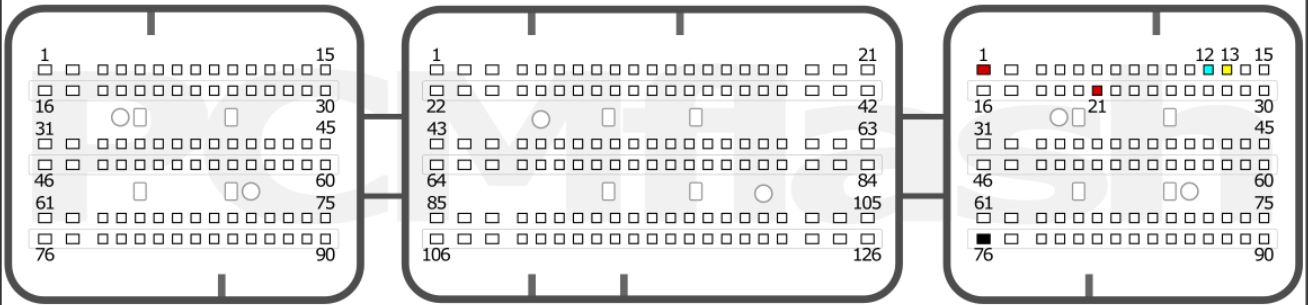

PCMflash

Engine Control Unit

MD1CP006

TRANS

ENG

VEH

+12V	VEH: 1, 21	CAN-L	VEH: 12
GND	VEH: 76	CAN-H	VEH: 13

FORD

pcmflash.ru

v.1

2023-09-10