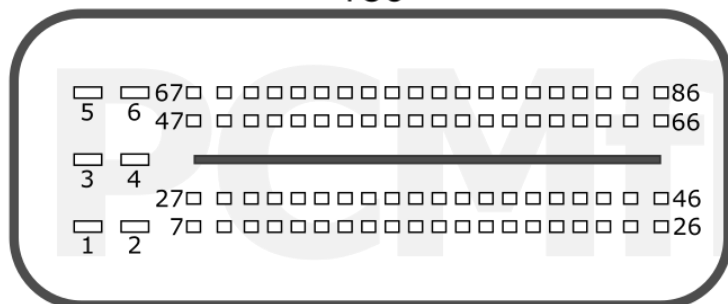

PCMflash

AdBlue Control Unit

VD1CC001

T86