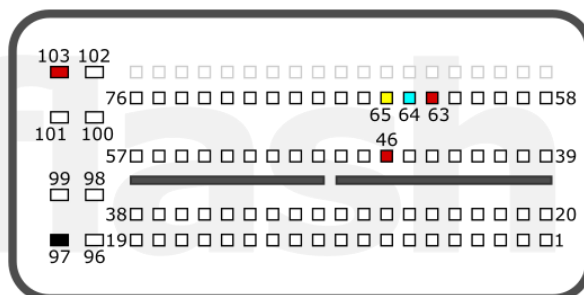

T1

T2

+12V	T2: 103, 63, 46	CAN-L	T2: 64
GND	T2: 97	CAN-H	T2: 65

GAC

LYNK&CO

pcmflash.ru

v.2

2024-03-01