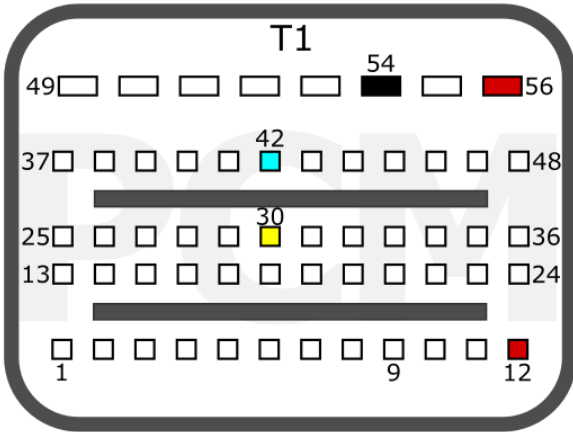

PCMflash

Engine Control Unit

MG1CA920

+12V	T1: 12, 56	CAN-L	T1: 42
GND	T1: 54	CAN-H	T1: 30

CAN-AM

pcmflash.ru

v.1

2023-09-24