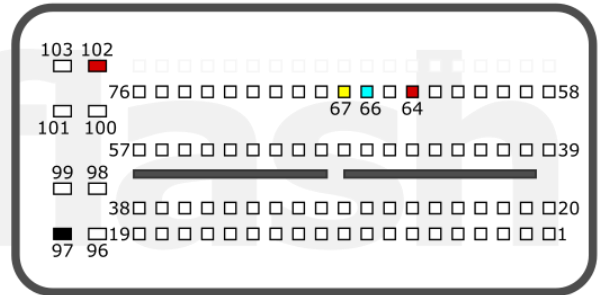

PCMflash

Engine Control Unit

MG1CS016/017

T1 MG1CS016 T2