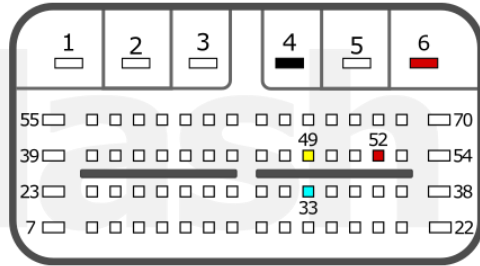

T2

+12V	T2: 6, 52	CAN-L	T2: 33
GND	T2: 4	CAN-H	T2: 49

PSA

pcmflash.ru

v.1

2023-09-17