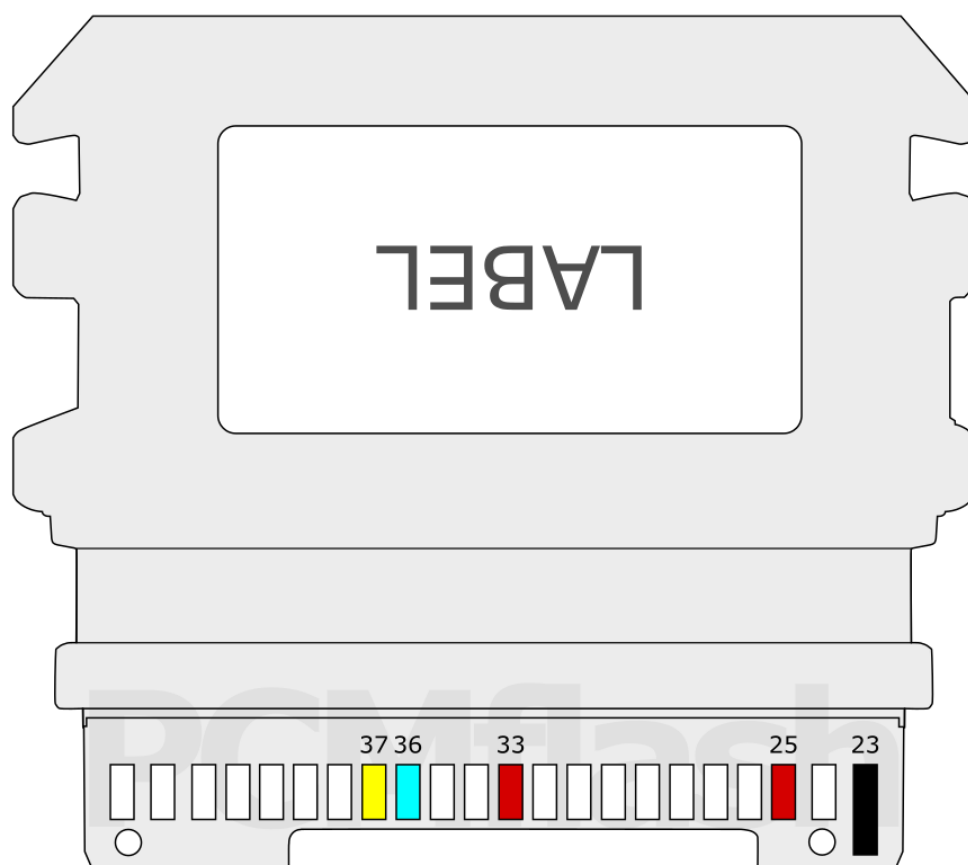

PCMflash

Engine Control Unit

MG1CA094

+12V	25; 33	CAN-L	36
GND	23	CAN-H	37

KTM

pcmflash.ru

v.1

2023-10-21