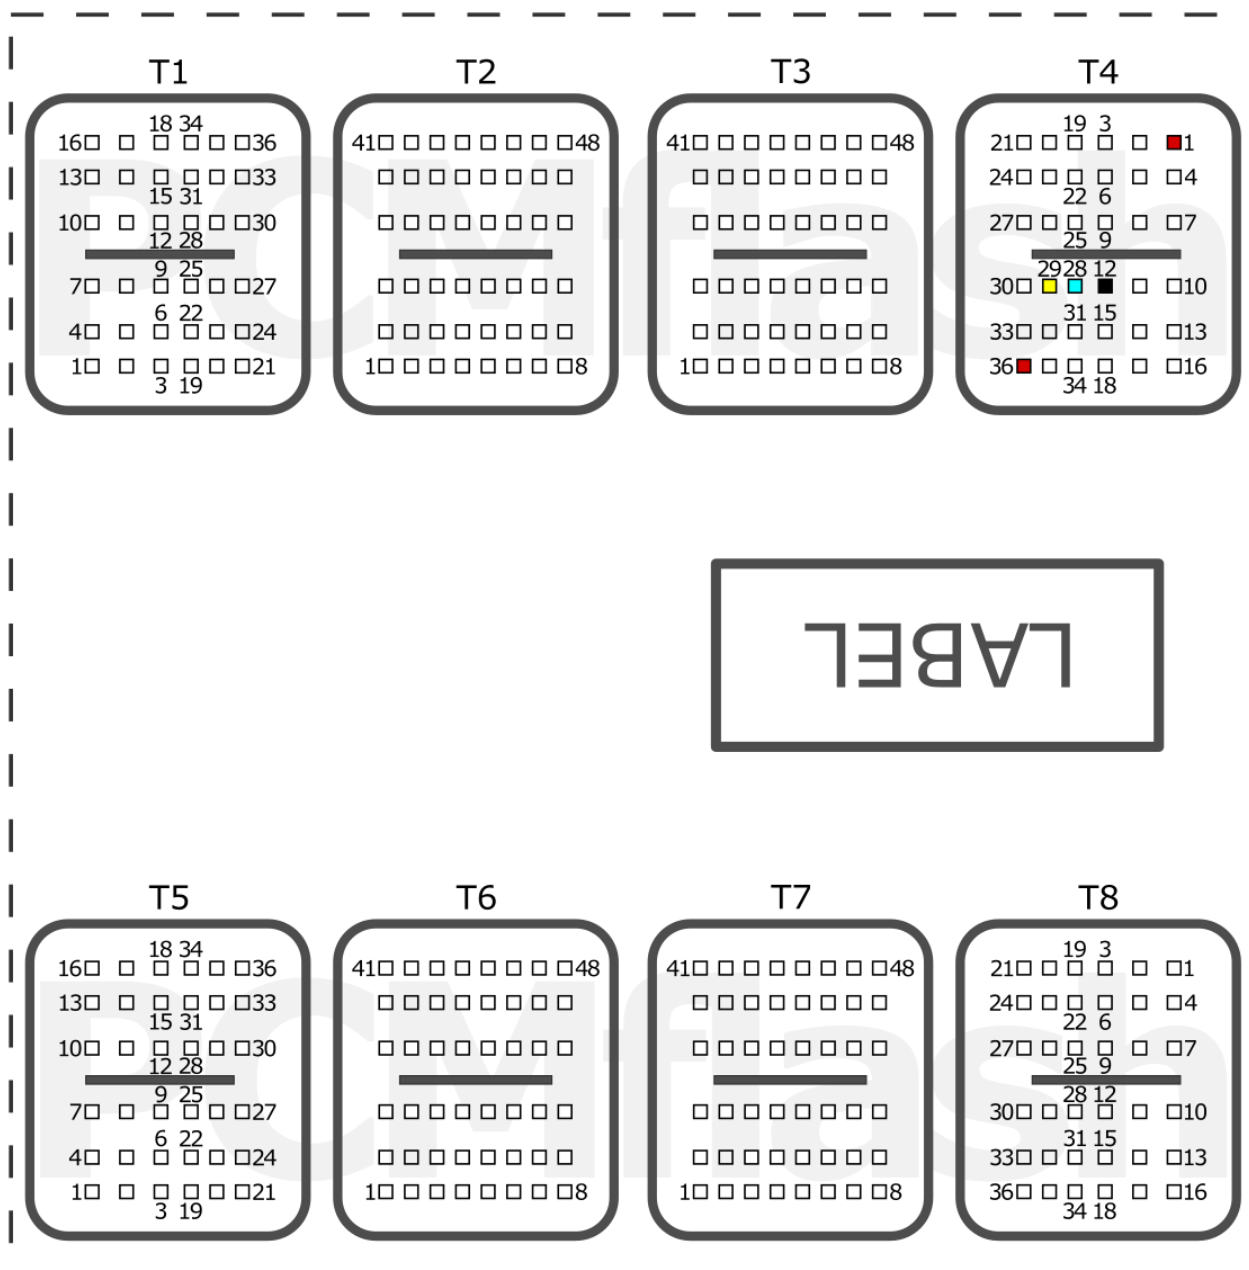

PCMflash

Engine Control Unit

MD1CC878/CE100/CE101/CE108

+12V	T4: 1, 36	CAN-L	T4: 28
GND	T4: 12	CAN-H	T4: 29

TRUCKS

pcmflash.ru

v.1

2023-09-24