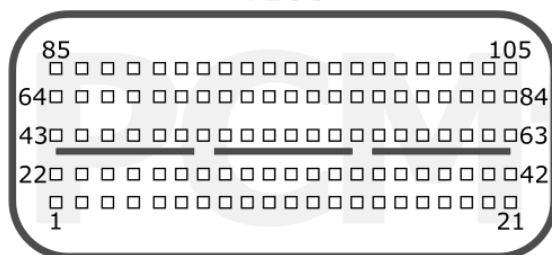

PCMflash

Engine Control Unit

MD1CS089

T105