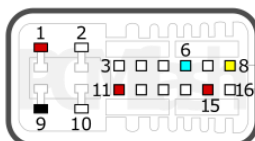

SUZUKI/PSA/VOLVO AW55

+12V	1, 11, 15	CAN-L	6
GND	9	CAN-H	8