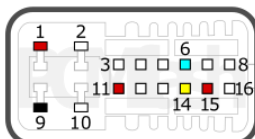

pcmflash.ru

v.1

2024-01-22

PCMflash

Transmission Control Unit

 AF40-6/AM6/AWF21/AW6A-EL/AW55/
TF-73SC/TF-80SC/TF-81SC

FORD/LR/MAZDA/VOLVO

+12V	1, 11, 15	CAN-L	6
GND	9	CAN-H	14