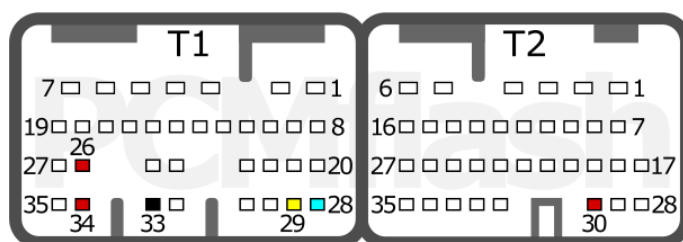

pcmflash.ru

v.2

2024-03-01

PCMflash

Transmission Control Unit

GA6F21WA

+12V	T1: 26, 34; T2: 30	CAN-L	T1: 28
GND	T1:33	CAN-H	T1: 29

+12V	T3: 1, 7; T4: 16	CAN-L	T4: 20
GND	T3:3	CAN-H	T4: 14