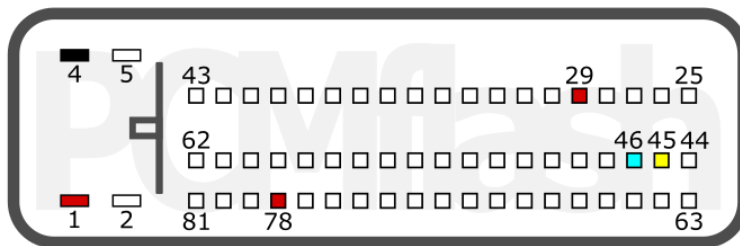

TOYOTA

LEXUS

pcmflash.ru

v.1

2024-02-01

PCMflash

Transmission Control Unit
 AQ250/AQ300/AQ450/AL750/AL1000
 (09G/09D/0C8/09S/09P)

+12V	3, 23, 27	CAN-L	34
GND	1	CAN-H	46
K-LINE	9 (Not Used)		