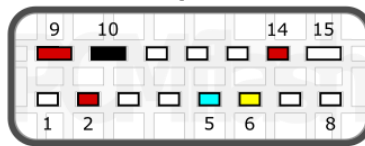

PCMflash

Transmission Control Unit

GA6F21AW/GA8F22AW/GA8G45AW/
AWF8F35/AxN8/TG-81SC

BMW/MINI

+12V	2, 9, 14	CAN-L	5
GND	10	CAN-H	6