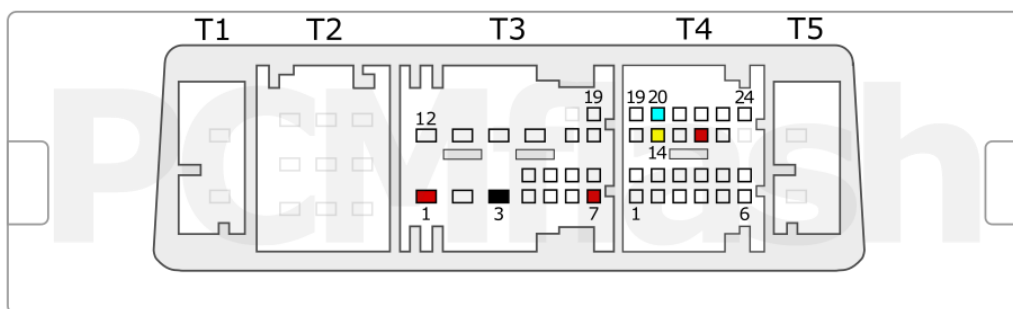

pcmflash.ru

v.2

2024-03-01

PCMflash

Transmission Control Unit

GA6F21WA

+12V	T1: 26, 34; T2: 30	CAN-L	T1: 28
GND	T1:33	CAN-H	T1: 29

+12V	T3: 1, 7; T4: 16	CAN-L	T4: 20
GND	T3:3	CAN-H	T4: 14