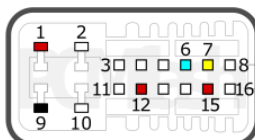

GM/OPEL/SAAB

+12V	1, 12, 15	CAN-L	6
GND	9	CAN-H	7