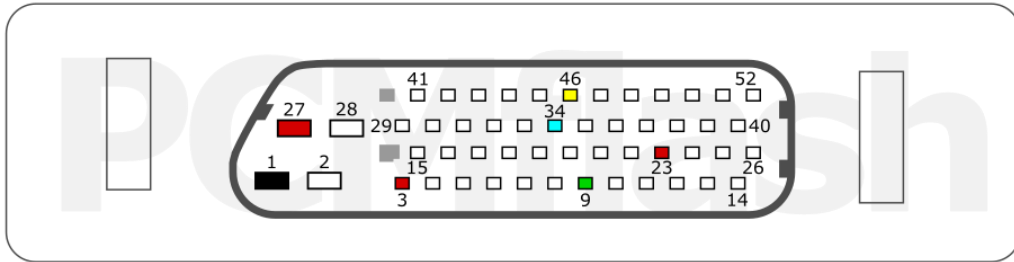

TOYOTA

LEXUS

pcmflash.ru

v.1

2024-02-01

PCMflash

Transmission Control Unit
 AQ250/AQ300/AQ450/AL750/AL1000
 (09G/09D/0C8/09S/09P)

+12V	3, 23, 27	CAN-L	34
GND	1	CAN-H	46
K-LINE	9 (Not Used)		