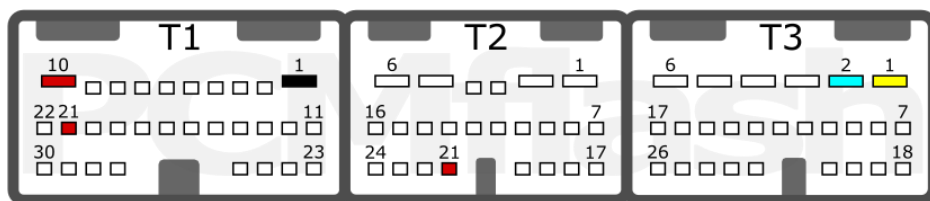

PCMflash

Transmission Control Unit

AE80F/AWR6B45-2/V8AWG

+12V	T1: 10, 21; T2: 21	CAN-L	T3: 2
GND	T1: 1	CAN-H	T3: 1

TOYOTA

LEXUS

ISUZU

mitsubishi