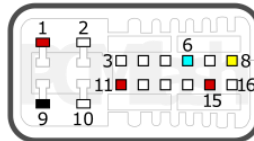

PCMflash

Transmission Control Unit

 AF40-6/AM6/AWF21/AW6A-EL/AW55/
TF-73SC/TF-80SC/TF-81SC

FORD/LR/MAZDA/VOLVO

+12V	1, 11, 15	CAN-L	6
GND	9	CAN-H	14

SUZUKI/PSA/VOLVO AW55

+12V	1, 11, 15	CAN-L	6
GND	9	CAN-H	8