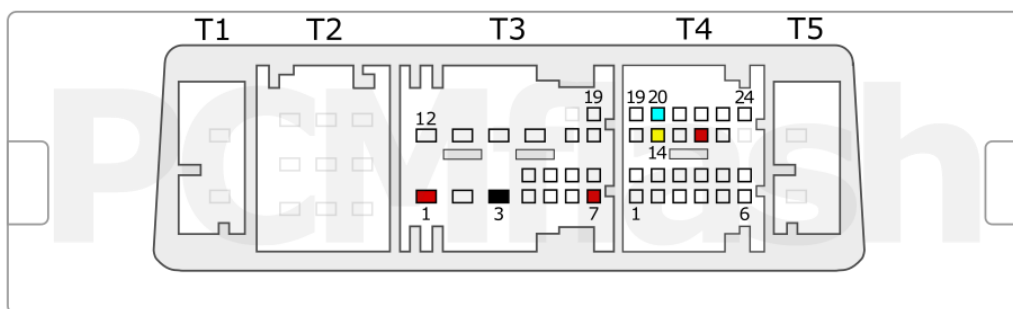

v.2

2024-03-01

PCMflash

Transmission Control Unit

GA6F21WA

+12V	T1: 26, 34; T2: 30	CAN-L	T1: 28
GND	T1:33	CAN-H	T1: 29

+12V	T3: 1, 7; T4: 16	CAN-L	T4: 20
GND	T3:3	CAN-H	T4: 14

MINI