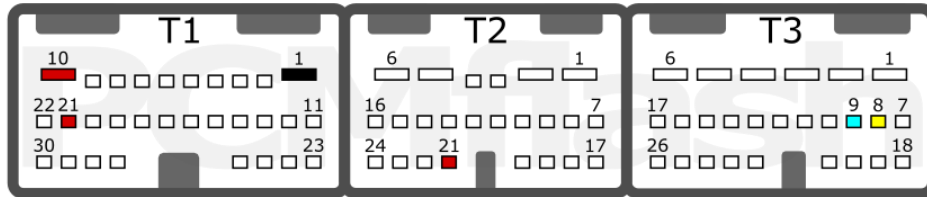

PCMflash

Transmission Control Unit

A960E/AE80F/AWR6B45-2/V8AWG

A960E (R7F701204)

+12V	T1: 10, 21; T2: 21	CAN-L	T3: 9
GND	T1:1	CAN-H	T3: 8

AE80F/AWR6B45-2/V8AWG

+12V	T1: 10, 21; T2: 21	CAN-L	T3: 2
GND	T1:1	CAN-H	T3: 1