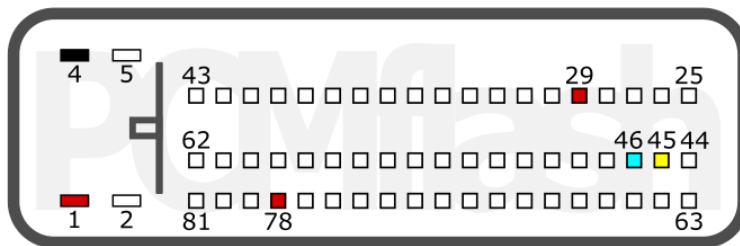

pcmflash.ru

v.1

2024-02-01

PCMflash

Transmission Control Unit
 AQ250/AQ300/AQ450/AL750/AL1000
 (09G/09D/0C8/09S/09P)

+12V	3, 23, 27	CAN-L	34
GND	1	CAN-H	46
K-LINE	9 (Not Used)		

+12V	1, 29, 78	CAN-L	46
GND	4	CAN-H	45