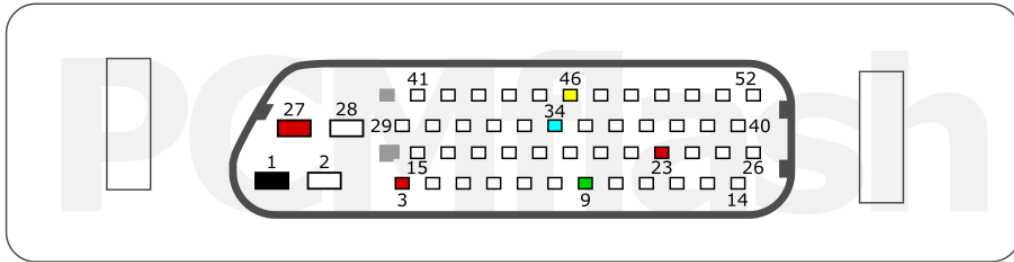

PCMflash

Transmission Control Unit
AQ250/AQ300/AQ450/AL750/AL1000
(09G/09D/0C8/09S/09P)

+12V	3, 23, 27	CAN-L	34
GND	1	CAN-H	46
K-LINE	9 (Not Used)