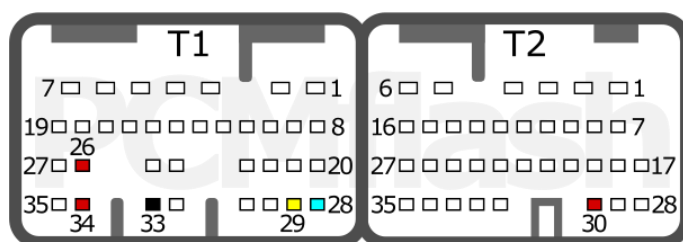

v.2

2024-03-01

PCMflash

Transmission Control Unit

GA6F21WA

+12V	T1: 26, 34; T2: 30	CAN-L	T1: 28
GND	T1:33	CAN-H	T1: 29

+12V	T3: 1, 7; T4: 16	CAN-L	T4: 20
GND	T3:3	CAN-H	T4: 14

MINI