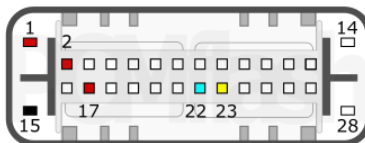

PSA/VOLVO

+12V	1, 2, 17	CAN-L	22
GND	15	CAN-H	23

BMW

MINI

PSA

VOLVO

pcmflash.ru

v.2

2024-03-01