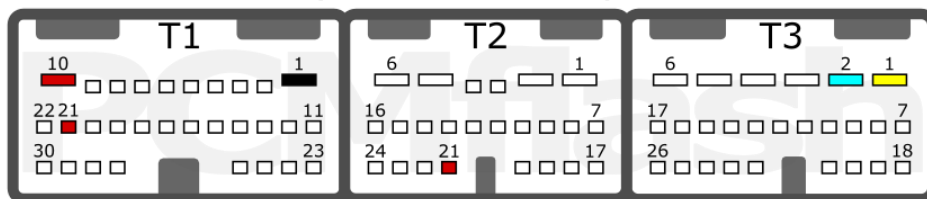

PCMflash

Transmission Control Unit

A960E/AE80F/AWR6B45-2/V8AWG

A960E (R7F701204)

+12V	T1: 10, 21; T2: 21	CAN-L	T3: 9
GND	T1:1	CAN-H	T3: 8

AE80F/AWR6B45-2/V8AWG

+12V	T1: 10, 21; T2: 21	CAN-L	T3: 2
GND	T1:1	CAN-H	T3: 1