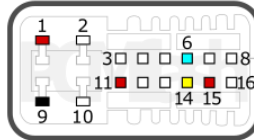

PCMflash

Transmission Control Unit

AF40-6/AM6/AWF21/AW6A-EL/AW55/
TF-73SC/TF-80SC/TF-81SC

FORD/LR/MAZDA/VOLVO

+12V	1, 11, 15	CAN-L	6
GND	9	CAN-H	14