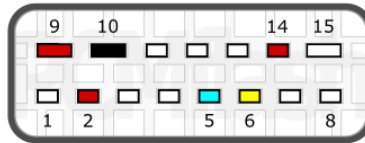

VAG

pcmflash.ru

v.2

2024-01-22

PCMflash

Transmission Control Unit

GA6F21AW/GA8F22AW/GA8G45AW/
AWF8F35/AxN8/TG-81SC

BMW/MINI