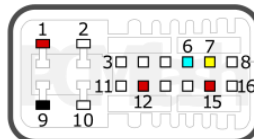

GM/OPEL/SAAB

+12V	1, 12, 15	CAN-L	6
GND	9	CAN-H	7