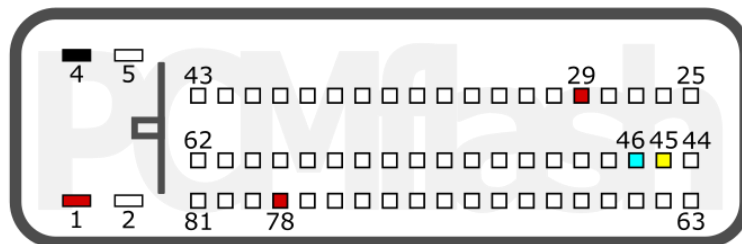

+12V	1, 29, 78	CAN-L	46
GND	4	CAN-H	45

VAG

pcmflash.ru

v.2

2024-01-22