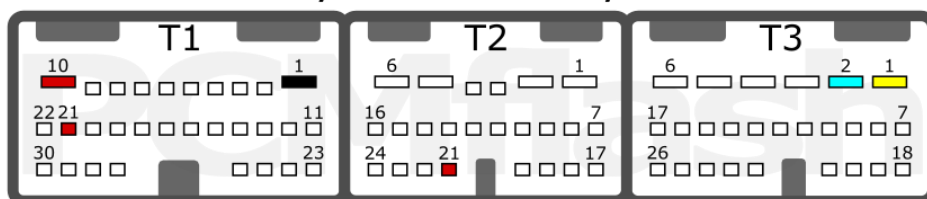

PCMflash

Transmission Control Unit

A960E/AE80F/AWR6B45-2/V8AWG

A960E (R7F701204)

+12V	T1: 10, 21; T2: 21	CAN-L	T3: 9
GND	T1:1	CAN-H	T3: 8

AE80F/AWR6B45-2/V8AWG

+12V	T1: 10, 21; T2: 21	CAN-L	T3: 2
GND	T1:1	CAN-H	T3: 1