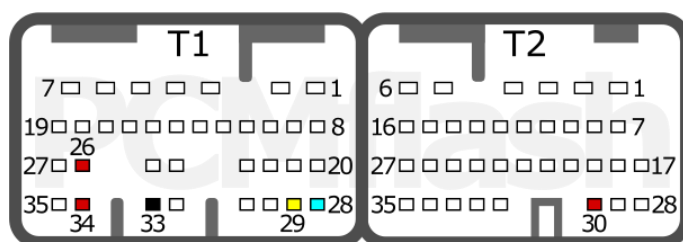

VOLVO

pcmflash.ru

v.2

2024-03-01

PCMflash

Transmission Control Unit

GA6F21WA

+12V	T1: 26, 34; T2: 30	CAN-L	T1: 28
GND	T1:33	CAN-H	T1: 29