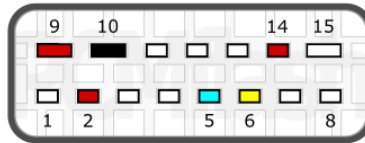

PCMflash

Transmission Control Unit

GA6F21AW/GA8F22AW/GA8G45AW/
AWF8F35/AxN8/TG-81SC

BMW/MINI

+12V	2, 9, 14	CAN-L	5
GND	10	CAN-H	6