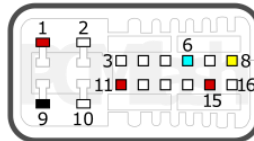

PCMflash

Transmission Control Unit

 AF40-6/AM6/AWF21/AW6A-EL/AW55/
 TF-73SC/TF-80SC/TF-81SC

FORD/LR/MAZDA/VOLVO

+12V	1, 11, 15	CAN-L	6
GND	9	CAN-H	14

SUZUKI/PSA/VOLVO AW55

+12V	1, 11, 15	CAN-L	6
GND	9	CAN-H	8