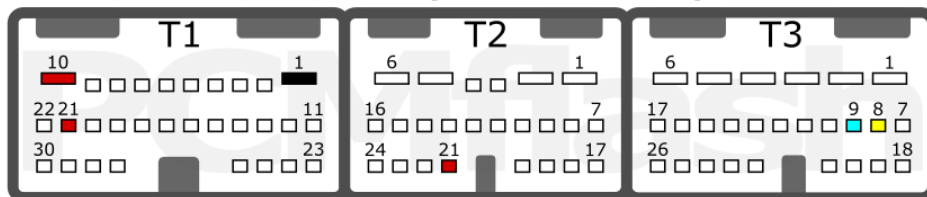

PCMflash

Transmission Control Unit

A960E/AE80F/AWR6B45-2/V8AWG

A960E (R7F701204)

+12V	T1: 10, 21; T2: 21	CAN-L	T3: 9
GND	T1:1	CAN-H	T3: 8

AE80F/AWR6B45-2/V8AWG

+12V	T1: 10, 21; T2: 21	CAN-L	T3: 2
GND	T1:1	CAN-H	T3: 1