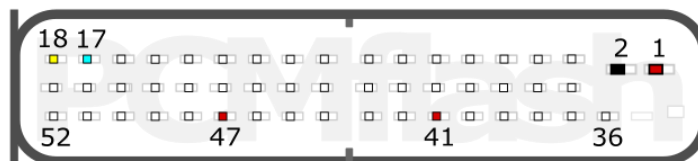

GM/OPEL/SAAB

+12V	1, 12, 15	CAN-L	6
GND	9	CAN-H	7

PCMflash

Transmission Control Unit

AJA0F/CVT

AJA0F

+12V	1, 42, 60	CAN-L	19
GND	2	CAN-H	18

CVT