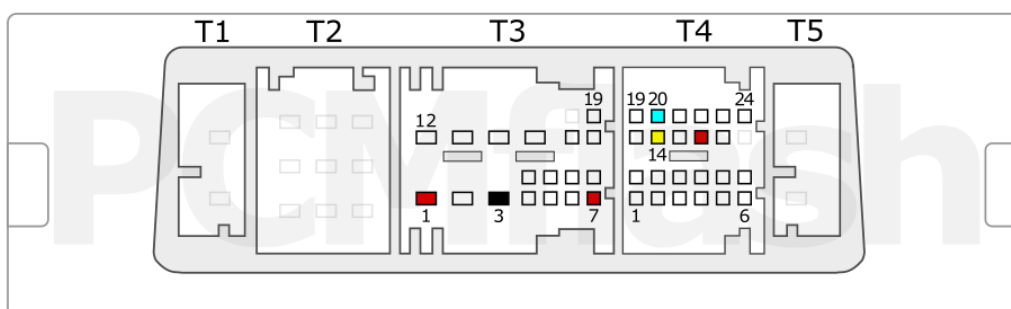

VOLVO

pcmflash.ru

v.2

2024-03-01

PCMflash

Transmission Control Unit

GA6F21WA

+12V	T1: 26, 34; T2: 30	CAN-L	T1: 28
GND	T1:33	CAN-H	T1: 29