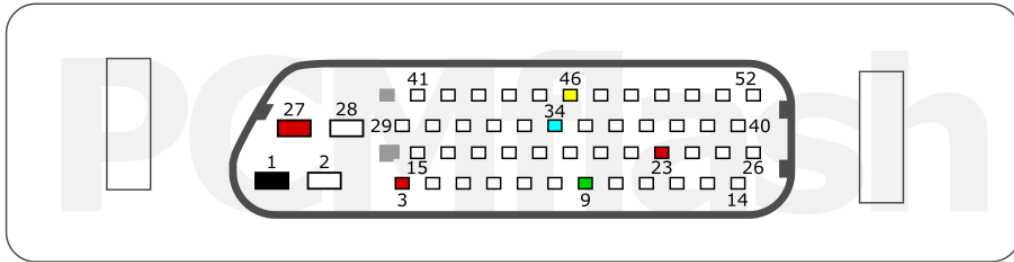

+12V	1, 41, 47	CAN-L	17
GND	2	CAN-H	18

TOYOTA

LEXUS

pcmflash.ru

v.2

2025-04-15

PCMflash

Transmission Control Unit
 AQ250/AQ300/AQ450/AL750/AL1000
 (09G/09D/0C8/09S/09P)