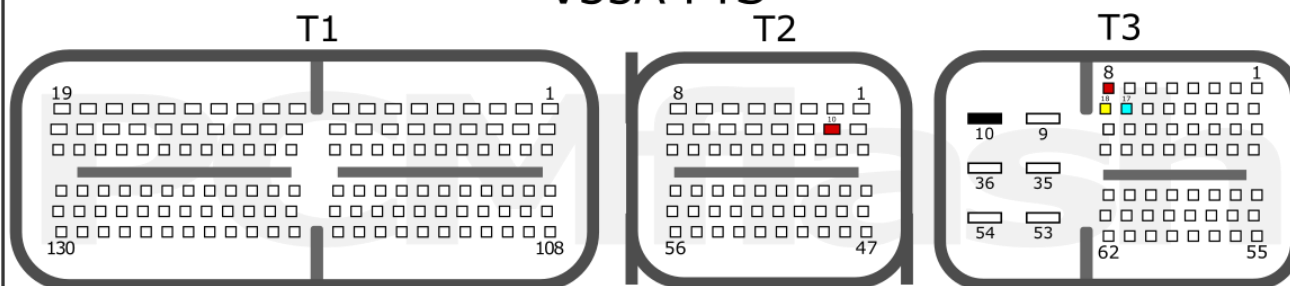

V35A-FTS

+12V	T2: 10; T3: 8	CAN-L	T3: 17
GND	T3: 10	CAN-H	T3: 18

TOYOTA/LEXUS

pcmflash.ru

v.3

2024-09-19