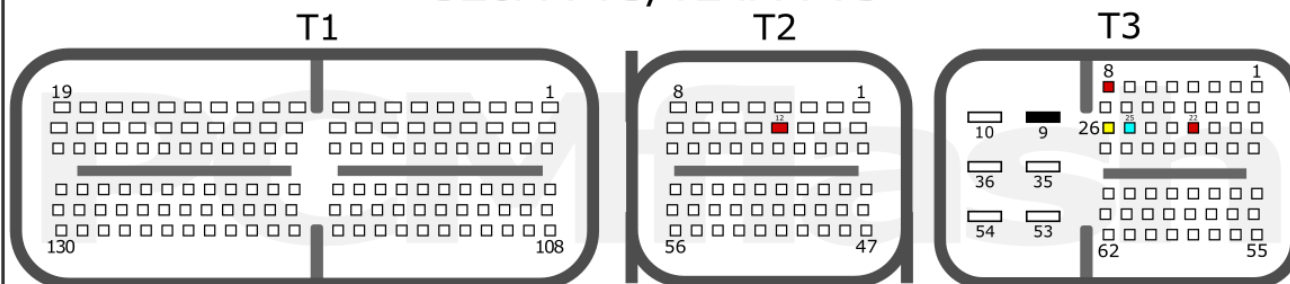

PCMflash

Engine Control Unit

S20A-FTS/T24A-FTS/V35A-FTS

S20A-FTS/T24A-FTS

+12V	T2: 12; T3: 8, 22	CAN-L	T3: 25
GND	T3: 9	CAN-H	T3: 26