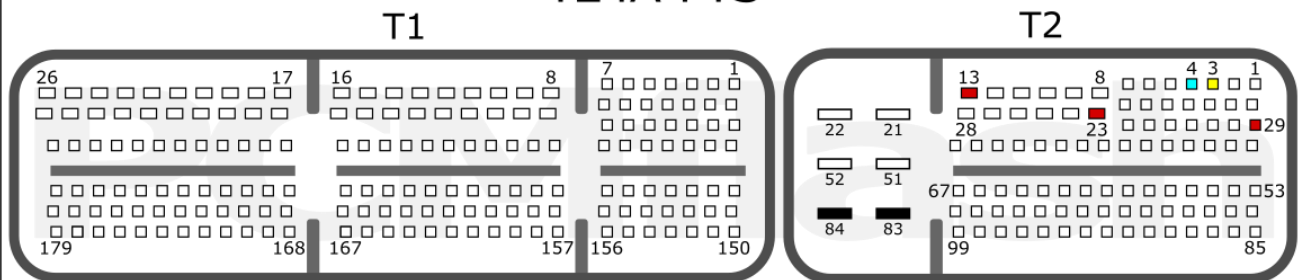

Engine Control Unit

S20A-FTS/T24A-FTS

S20A-FTS/T24A-FTS

+12V	T2: 12; T3: 8, 22	CAN-L	T3: 25
GND	T3: 9	CAN-H	T3: 26

T24A-FTS

+12V	T2: 13, 23, 29	CAN-L	T2: 4
GND	T2: 83, 84	CAN-H	T2: 3

TOYOTA/LEXUS

pcmflash.ru