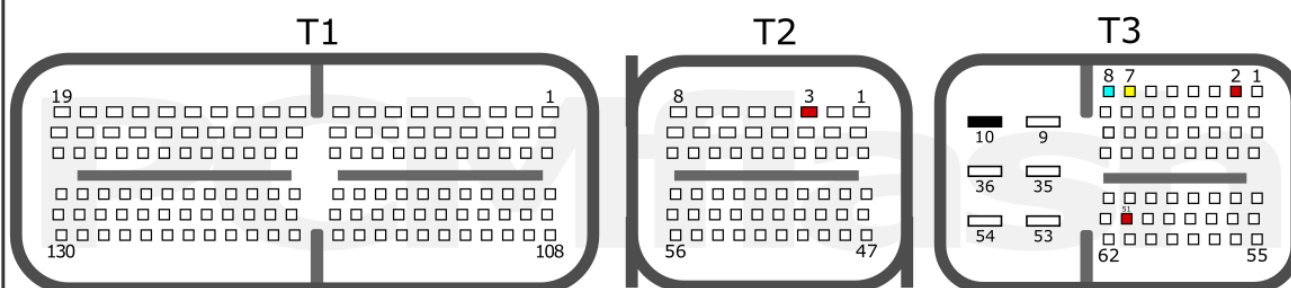

PCMflash

Engine Control Unit

1GD-FTV

+12V	T2: 3; T3: 2, 51	CAN-L	T3: 8
GND	T3: 10	CAN-H	T3: 7

TOYOTA/LEXUS

pcmflash.ru

v.1

2025-04-15