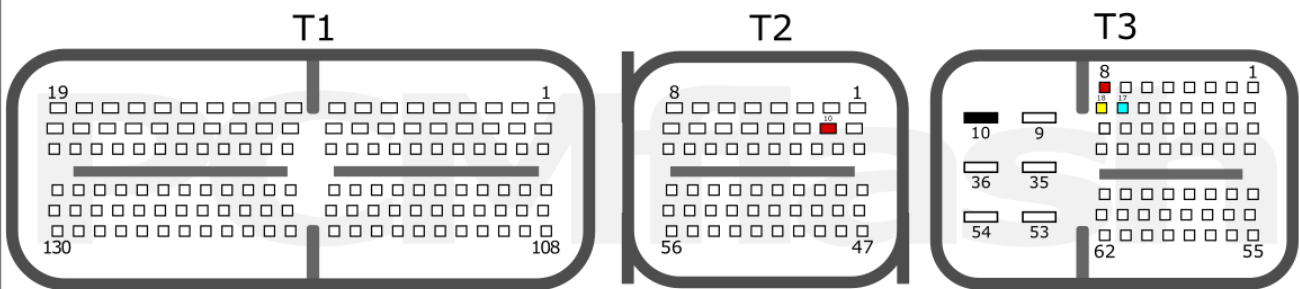

PCMflash

Engine Control Unit

V35A-FTS

+12V	T2: 10; T3: 8	CAN-L	T3: 17
GND	T3: 10	CAN-H	T3: 18

TOYOTA/LEXUS

pcmflash.ru

v.4

2024-12-11