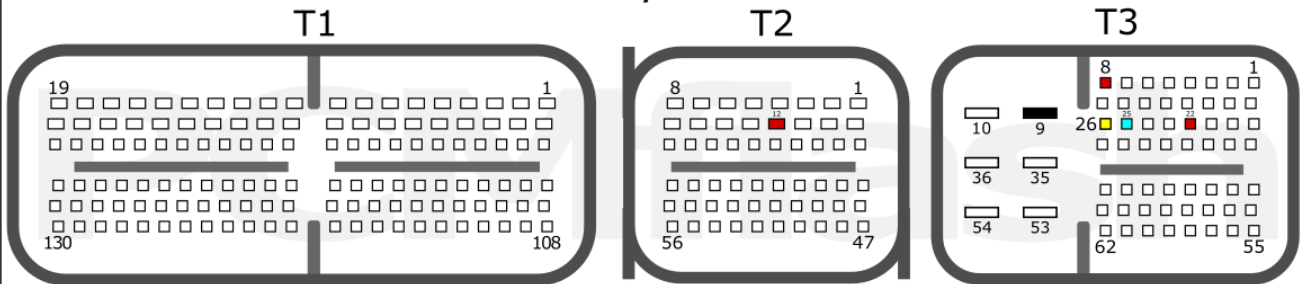

PCMflash

Engine Control Unit

S20A-FTS/T24A-FTS

S20A-FTS/T24A-FTS

+12V	T2: 12; T3: 8, 22	CAN-L	T3: 25
GND	T3: 9	CAN-H	T3: 26