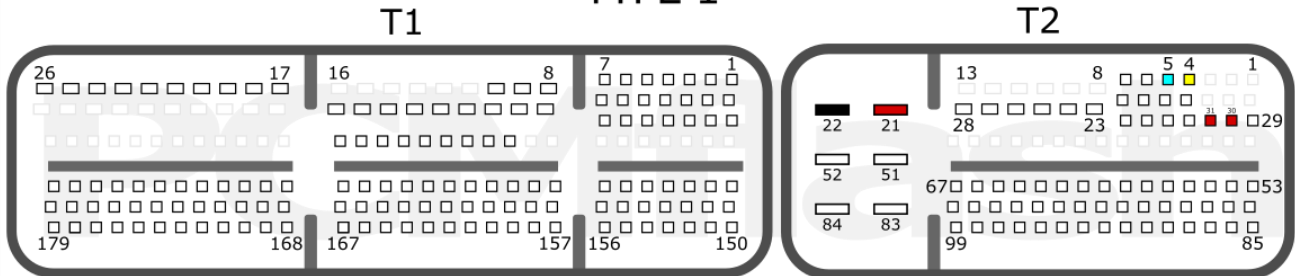

PCMflash

Engine Control Unit

M20A/A25A/A25B

TYPE 1

+12V	T2: 21, 30, 31	CAN-L	T2: 5
GND	T2: 22	CAN-H	T2: 4