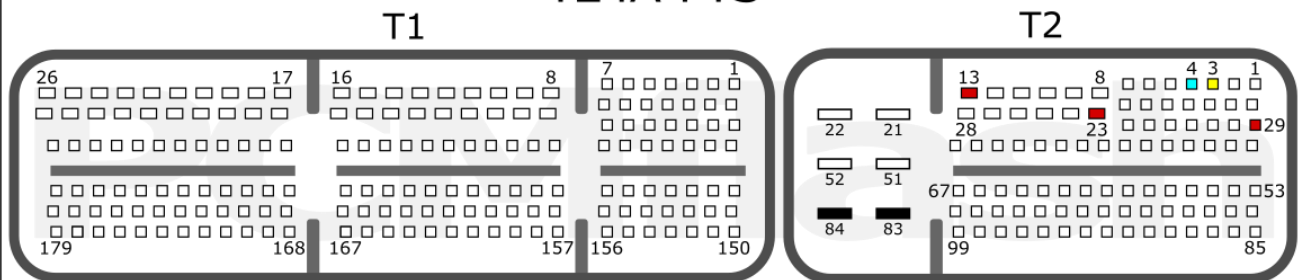

T24A-FTS

+12V	T2: 13, 23, 29	CAN-L	T2: 4
GND	T2: 83, 84	CAN-H	T2: 3

TOYOTA/LEXUS

pcmflash.ru

v.1

2024-12-11