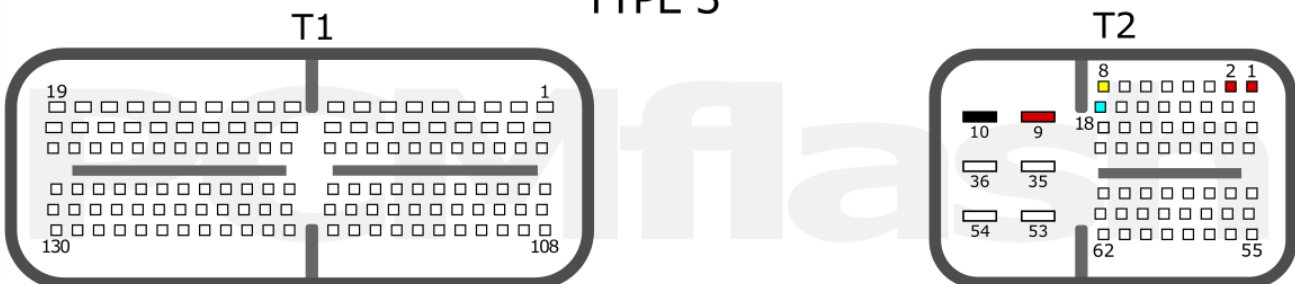

TYPE 3

+12V	T2: 1, 2, 9	CAN-L	T2: 18
GND	T3: 10	CAN-H	T2: 8

TOYOTA/LEXUS

pcmflash.ru

v.6

2025-04-29