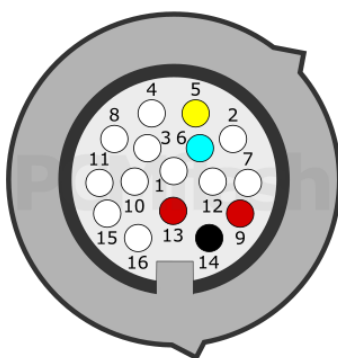

PCMflash

Transmission Control Unit

8HP Gen3

BMW

+12V	9, 13	CAN-L	6
GND	14	CAN-H	5

JLR