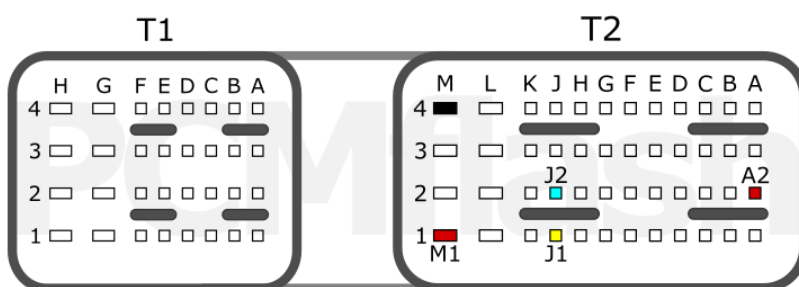

PCMflash

Transmission Control Unit

AMT/JHQ

+12V	T2: A2, M1	CAN-L	T2: J2
GND	T2: M4	CAN-H	T2: J1

VAZ

RENAULT

pcmflash.ru

v.1

2024-03-21