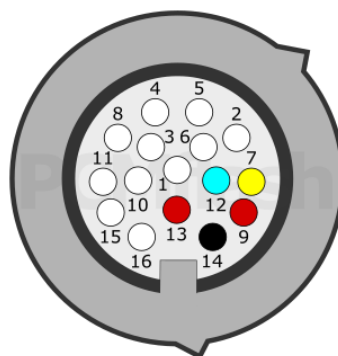

PCMflash

Transmission Control Unit

8HP Gen3

BMW

+12V	9, 13	CAN-L	6
GND	14	CAN-H	5

JLR

+12V	9, 13	CAN-L	12
GND	14	CAN-H	7

BMW