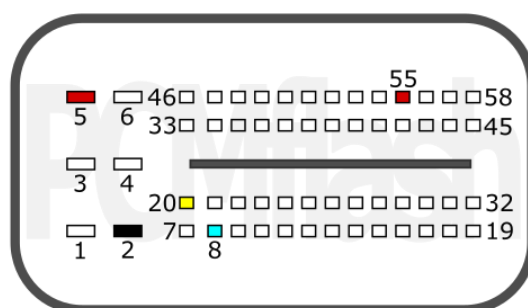

PCMflash

Transmission Control Unit

8DT/PDK2-TC400

+12V	5, 55	CAN-L	8
GND	2	CAN-H	20

PORSCHE

pcmflash.ru

v.1

2024-03-21