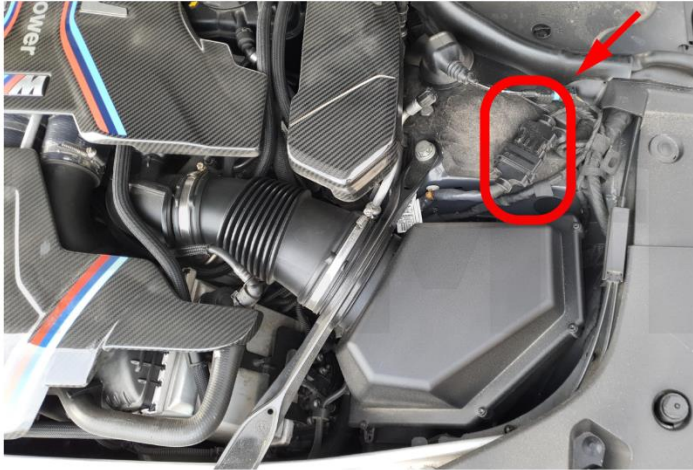

JLR

pcmflash.ru

v.1

2024-03-21

PCMflash

Transmission Control Unit

8HP Gen3 BMW

F90/F91/F92/F93