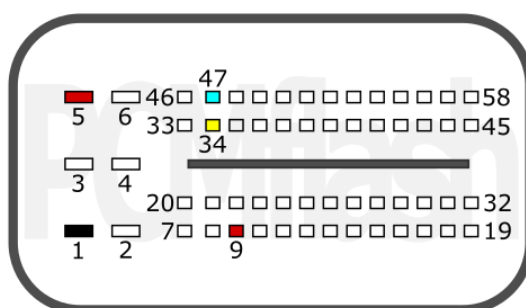

PCMflash

Transmission Control Unit

9HP48/50

+12V	5, 9	CAN-L	47
GND	1	CAN-H	34

JLR

FCA

pcmflash.ru

v.1

2024-03-21