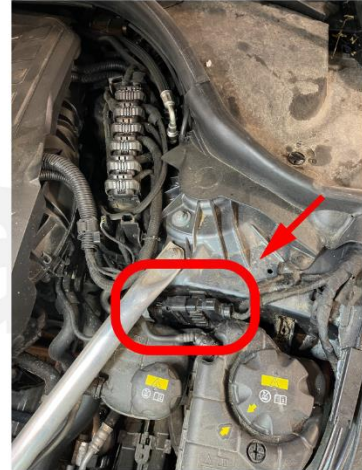

PCMflash

Transmission Control Unit

8HP Gen3 BMW

F90/F91/F92/F93

G30

G01

+12V	10	CAN-L	4
GND	Chassis/Кузов	CAN-H	3

BMW

pcmflash.ru

v.1

2024-03-29