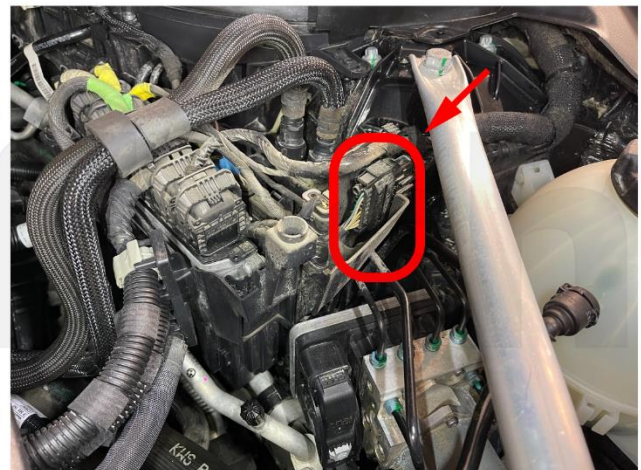

PCMflash

Transmission Control Unit

8HP Gen3 BMW

F90/F91/F92/F93

G30

G01

+12V	10	CAN-L	4
GND	Chassis/Кузов	CAN-H	3

BMW

pcmflash.ru

v.1

2024-03-29