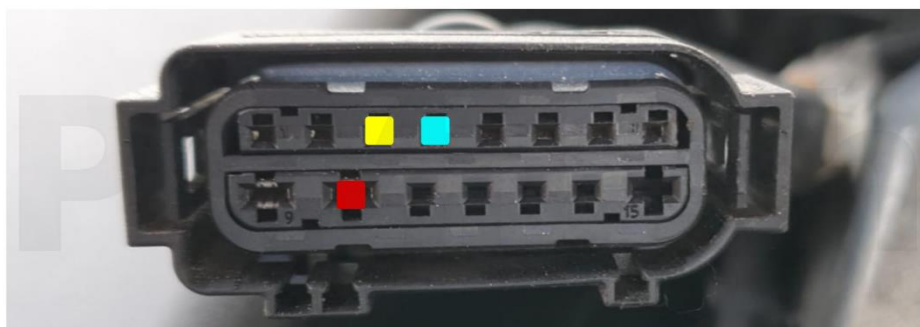

PCMflash

Transmission Control Unit

8HP Gen3 BMW

F90/F91/F92/F93

G30

G01

+12V	10	CAN-L	4
GND	Chassis/Кузов	CAN-H	3

BMW

pcmflash.ru

v.1

2024-03-29